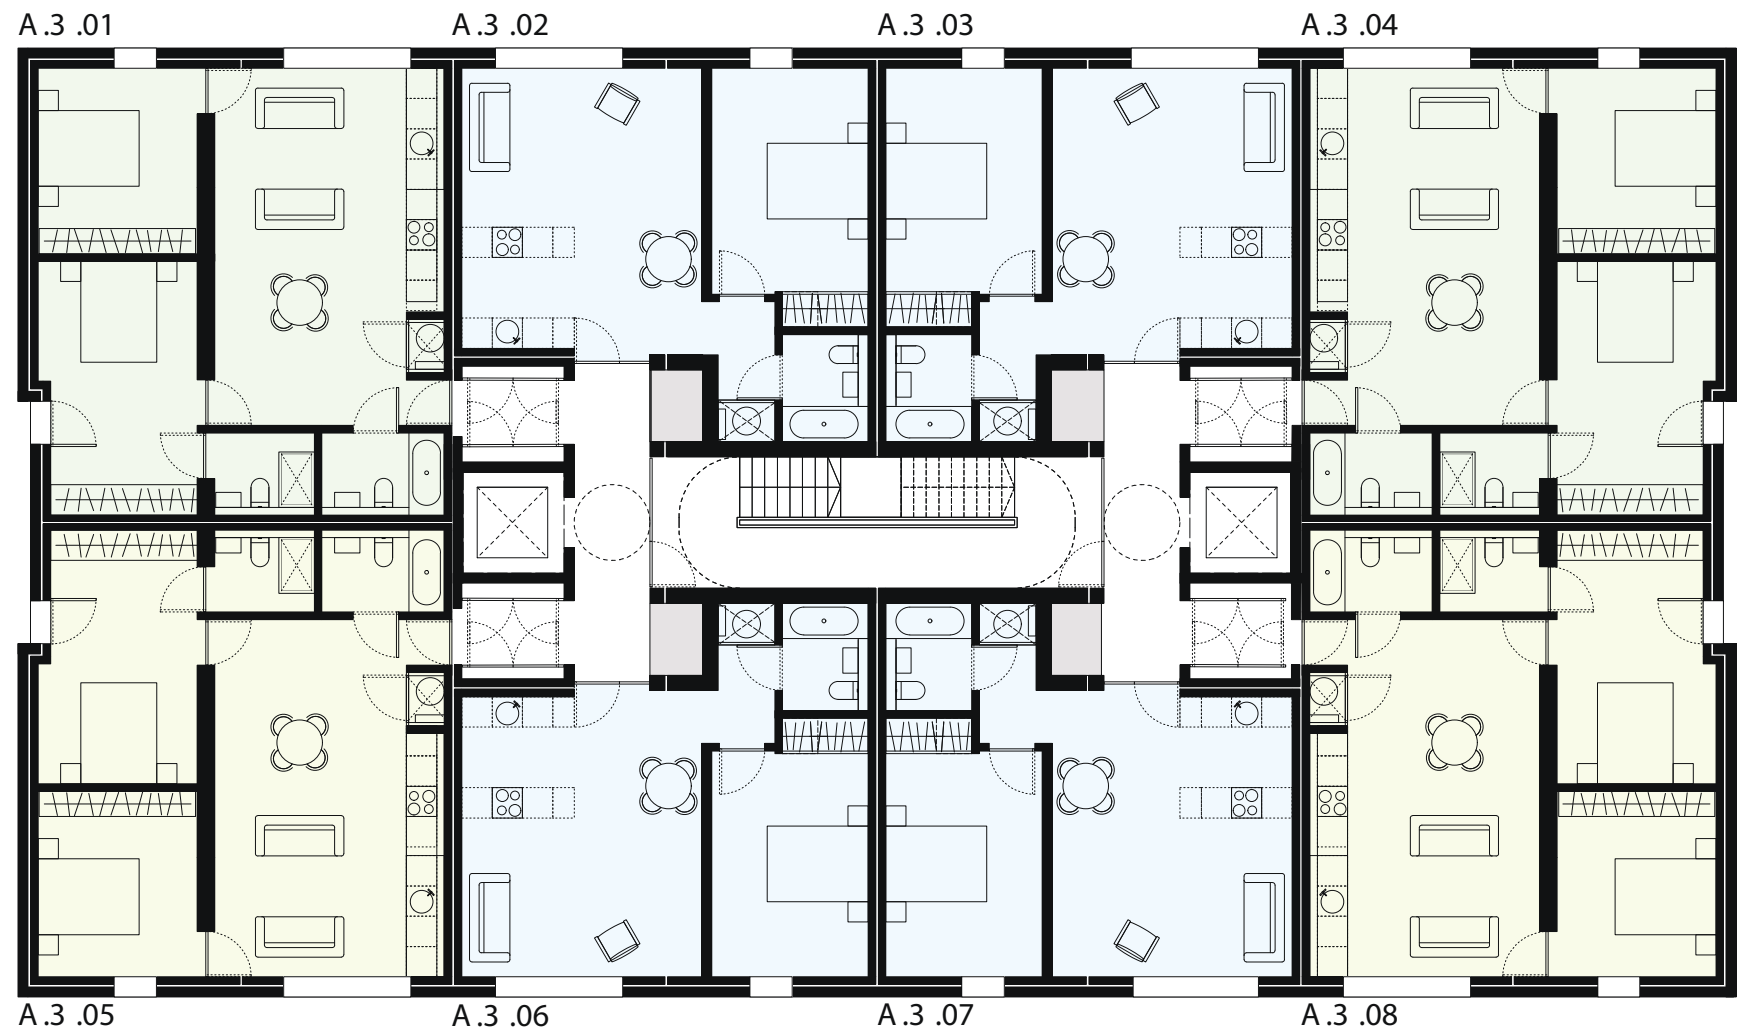

UPTOWN

RIVERSIDE MANCHESTER

FLOOR PLANS

GRAPHENE

FLOOR PLANS

building	level	apartment
Graphene	00	N/A

building	level	apartment
Graphene	01	A .1 .01 - A .1 .08

building	level	apartment
Graphene	02	A .2 .01 - A .2 .08

building	level	apartment
Graphene	03	A .3 .01 - A .3 .08

building	level	apartment
Graphene	04	A .4 .01 - A .4 .06

building	level	apartment
Graphene	05	A .5 .01 - A .5 .04

building	level	apartment
Graphene	06	P.01 , P.02

ENIGMA

FLOOR PLANS

building	level	apartment
Enigma	00	N/A

building	level	apartment
Enigma	01	B.1 .01 - B.1 .08

building	level	apartment
Enigma	02	B.2 .01 - B.2 .08

building	level	apartment
Enigma	03	B.3 .01 - B.3 .08