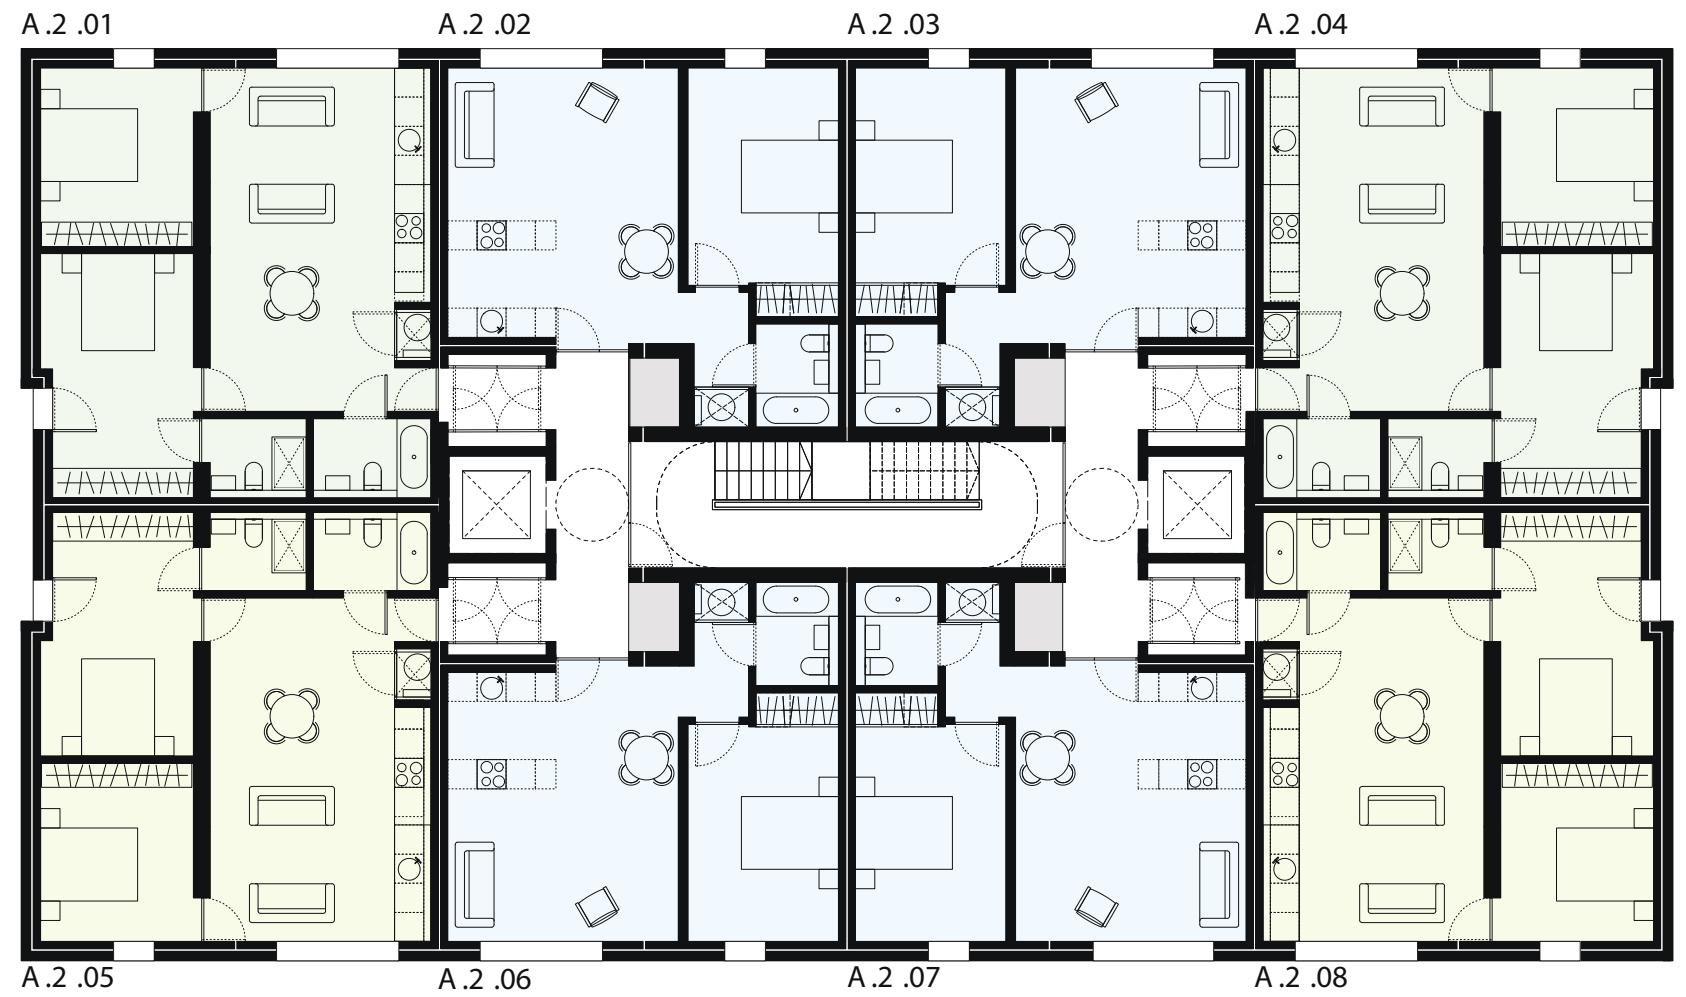

UPTOWN

RIVERSIDE MANCHESTER

FLOOR PLANS

GRAPHENE

FLOOR PLANS

building	level	apartment
Graphene	00	N/A

building	level	apartment
Graphene	01	A .1 .01 - A .1 .08

building	level	apartment
Graphene	02	A .2 .01 - A .2 .08

building	level	apartment
Graphene	03	A .3 .01 - A .3 .08

building	level	apartment
Graphene	04	A .4 .01 - A .4 .06

building	level	apartment
Graphene	05	A .5 .01 - A .5 .04

building	level	apartment
Graphene	06	P.01 , P.02

ENIGMA

FLOOR PLANS

building	level	apartment
Enigma	00	N/A

building	level	apartment
Enigma	01	B.1 .01 - B.1 .08

building	level	apartment
Enigma	02	B.2 .01 - B.2 .08

building	level	apartment
Enigma	03	B.3 .01 - B.3 .08