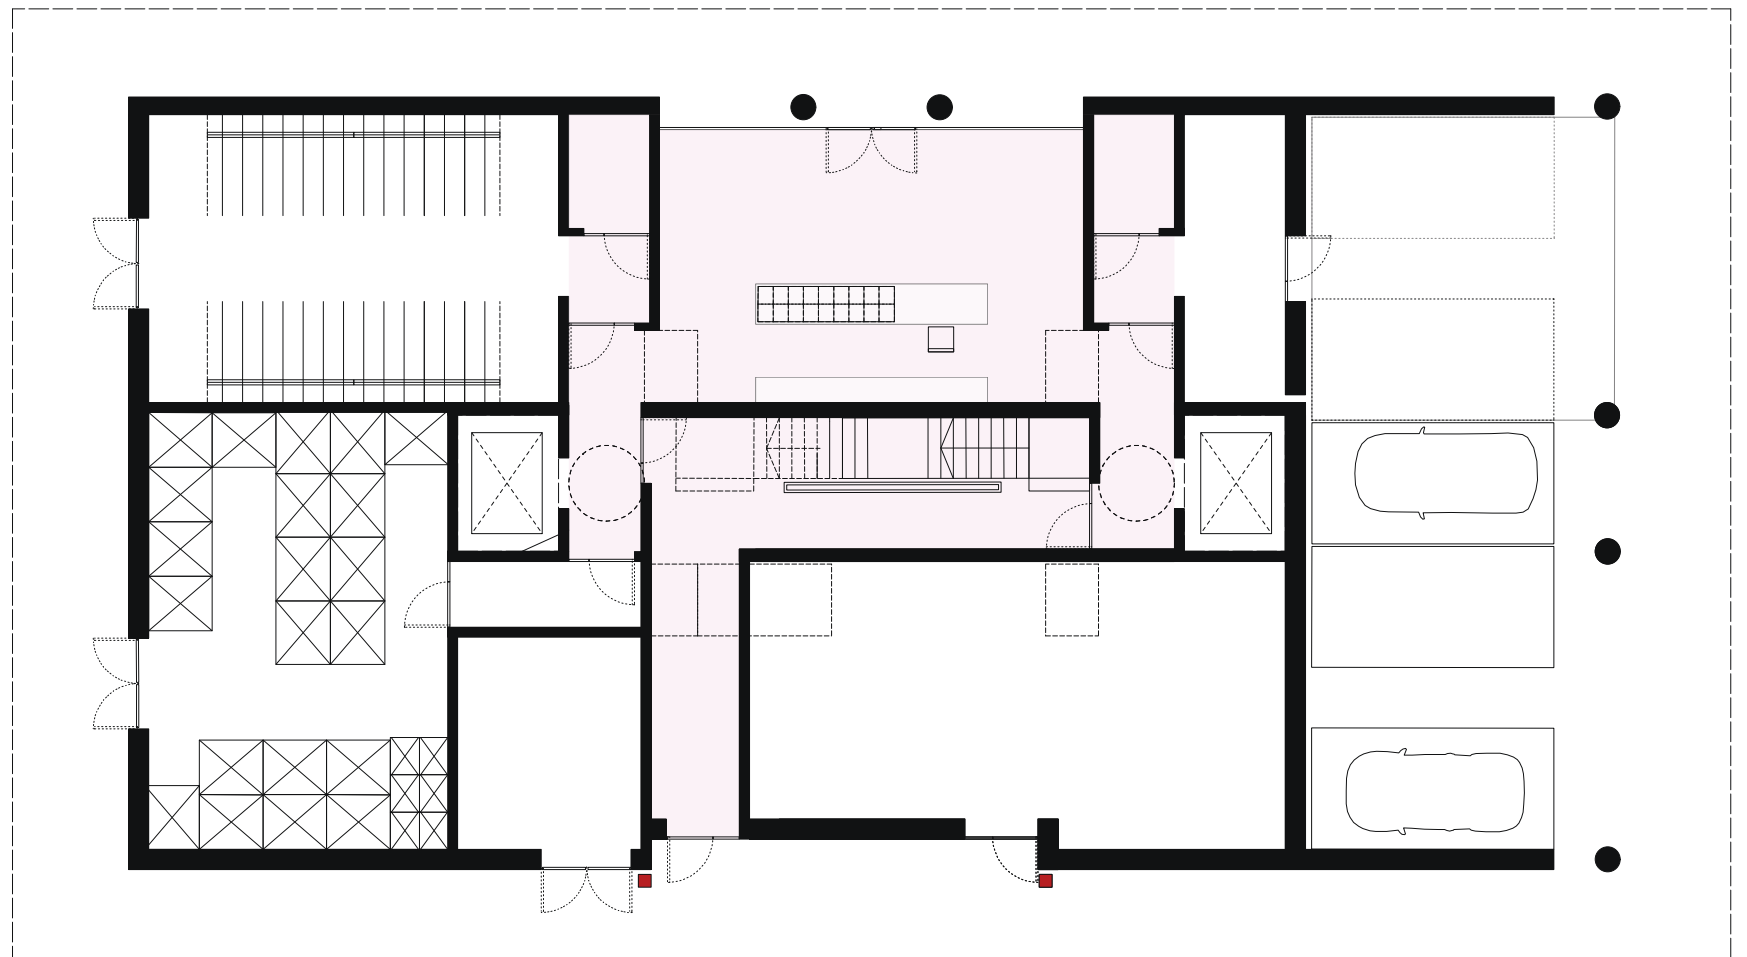

UPTOWN

RIVERSIDE MANCHESTER

FLOOR PLANS

GRAPHENE

FLOOR PLANS

building	level	apartment
Graphene	00	N/A

building	level	apartment
Graphene	01	A .1 .01 - A .1 .08

building	level	apartment
Graphene	02	A .2 .01 - A .2 .08

building	level	apartment
Graphene	03	A .3 .01 - A .3 .08

building	level	apartment
Graphene	04	A .4 .01 - A .4 .06

building	level	apartment
Graphene	05	A .5 .01 - A .5 .04

building	level	apartment
Graphene	06	P.01 , P.02

ENIGMA

FLOOR PLANS

building	level	apartment
Enigma	00	N/A

building	level	apartment
Enigma	01	B.1 .01 - B.1 .08

building	level	apartment
Enigma	02	B.2 .01 - B.2 .08

building	level	apartment
Enigma	03	B.3 .01 - B.3 .08