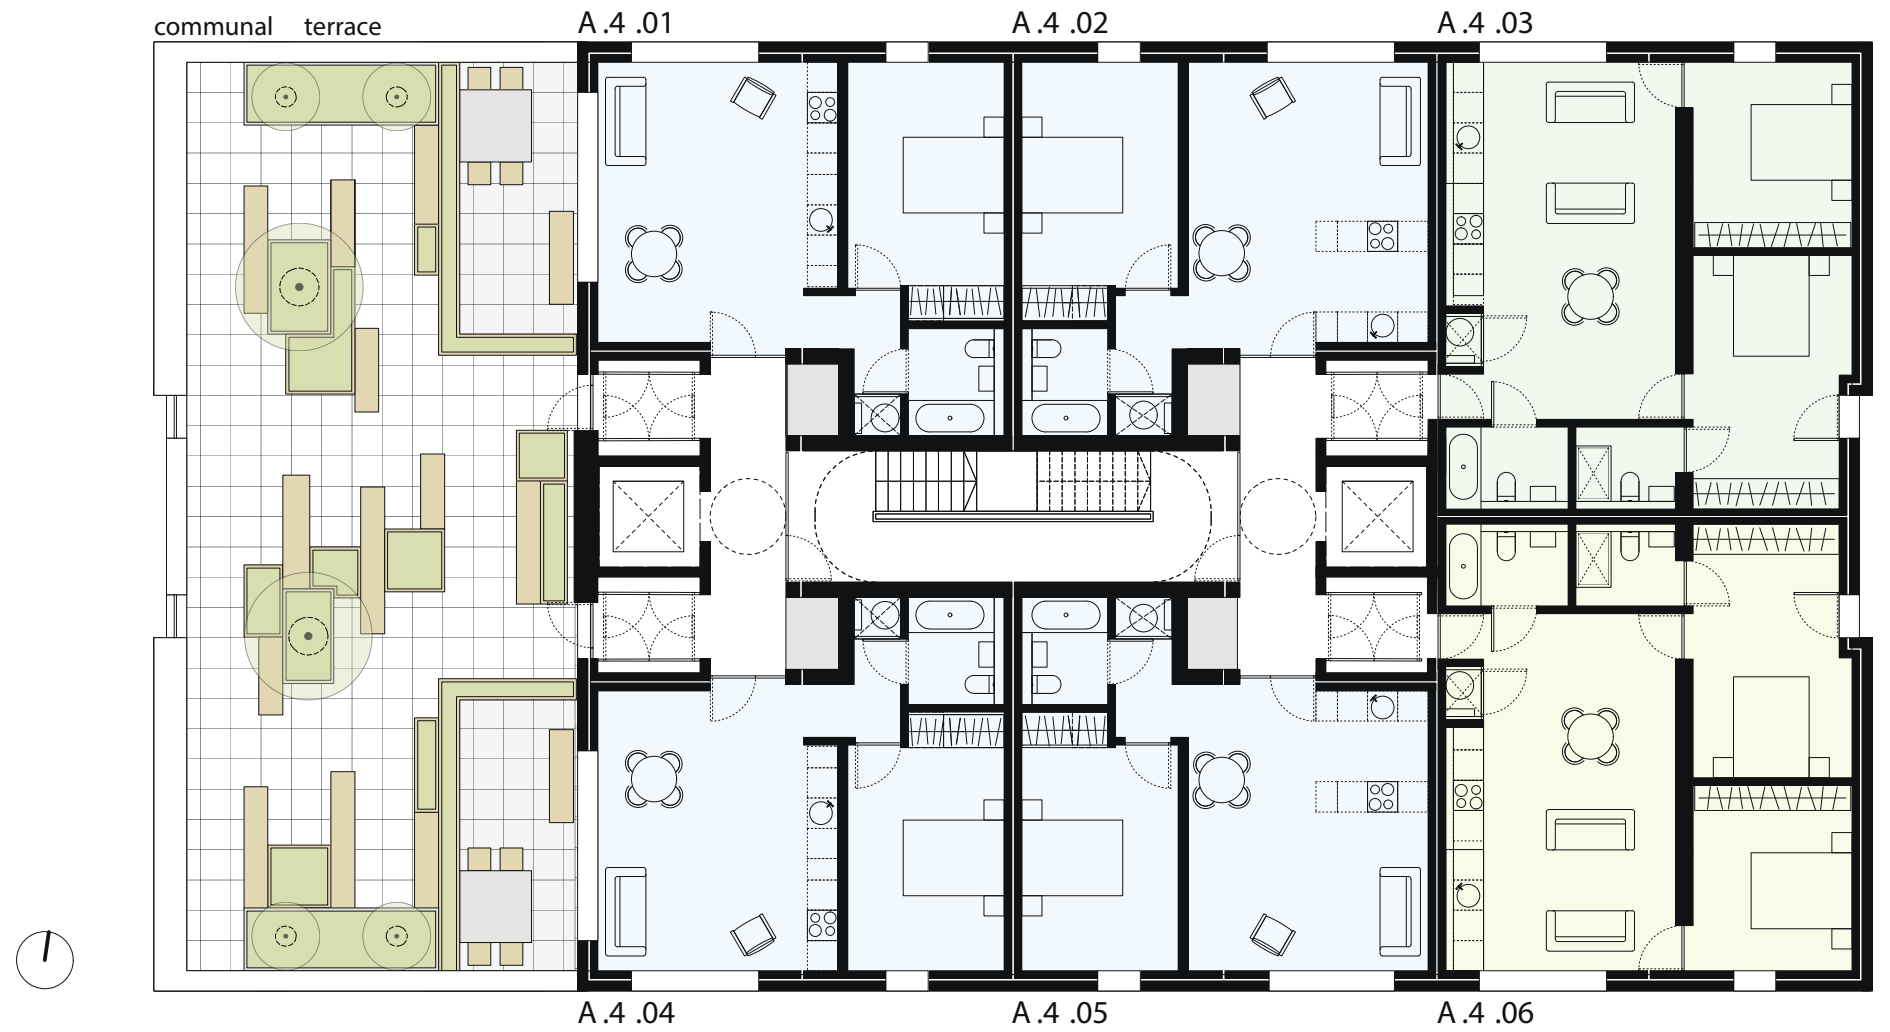

UPTOWN

RIVERSIDE MANCHESTER

FLOOR PLANS

GRAPHENE

FLOOR PLANS

building	level	apartment
Graphene	00	N/A

building	level	apartment
Graphene	01	A .1 .01 - A .1 .08

building	level	apartment
Graphene	02	A .2 .01 - A .2 .08

building	level	apartment
Graphene	03	A .3 .01 - A .3 .08

building	level	apartment
Graphene	04	A .4 .01 - A .4 .06

building	level	apartment
Graphene	05	A .5 .01 - A .5 .04

building	level	apartment
Graphene	06	P.01 , P.02

ENIGMA

FLOOR PLANS

building	level	apartment
Enigma	00	N/A

building	level	apartment
Enigma	01	B.1 .01 - B.1 .08

building	level	apartment
Enigma	02	B.2 .01 - B.2 .08

building	level	apartment
Enigma	03	B.3 .01 - B.3 .08