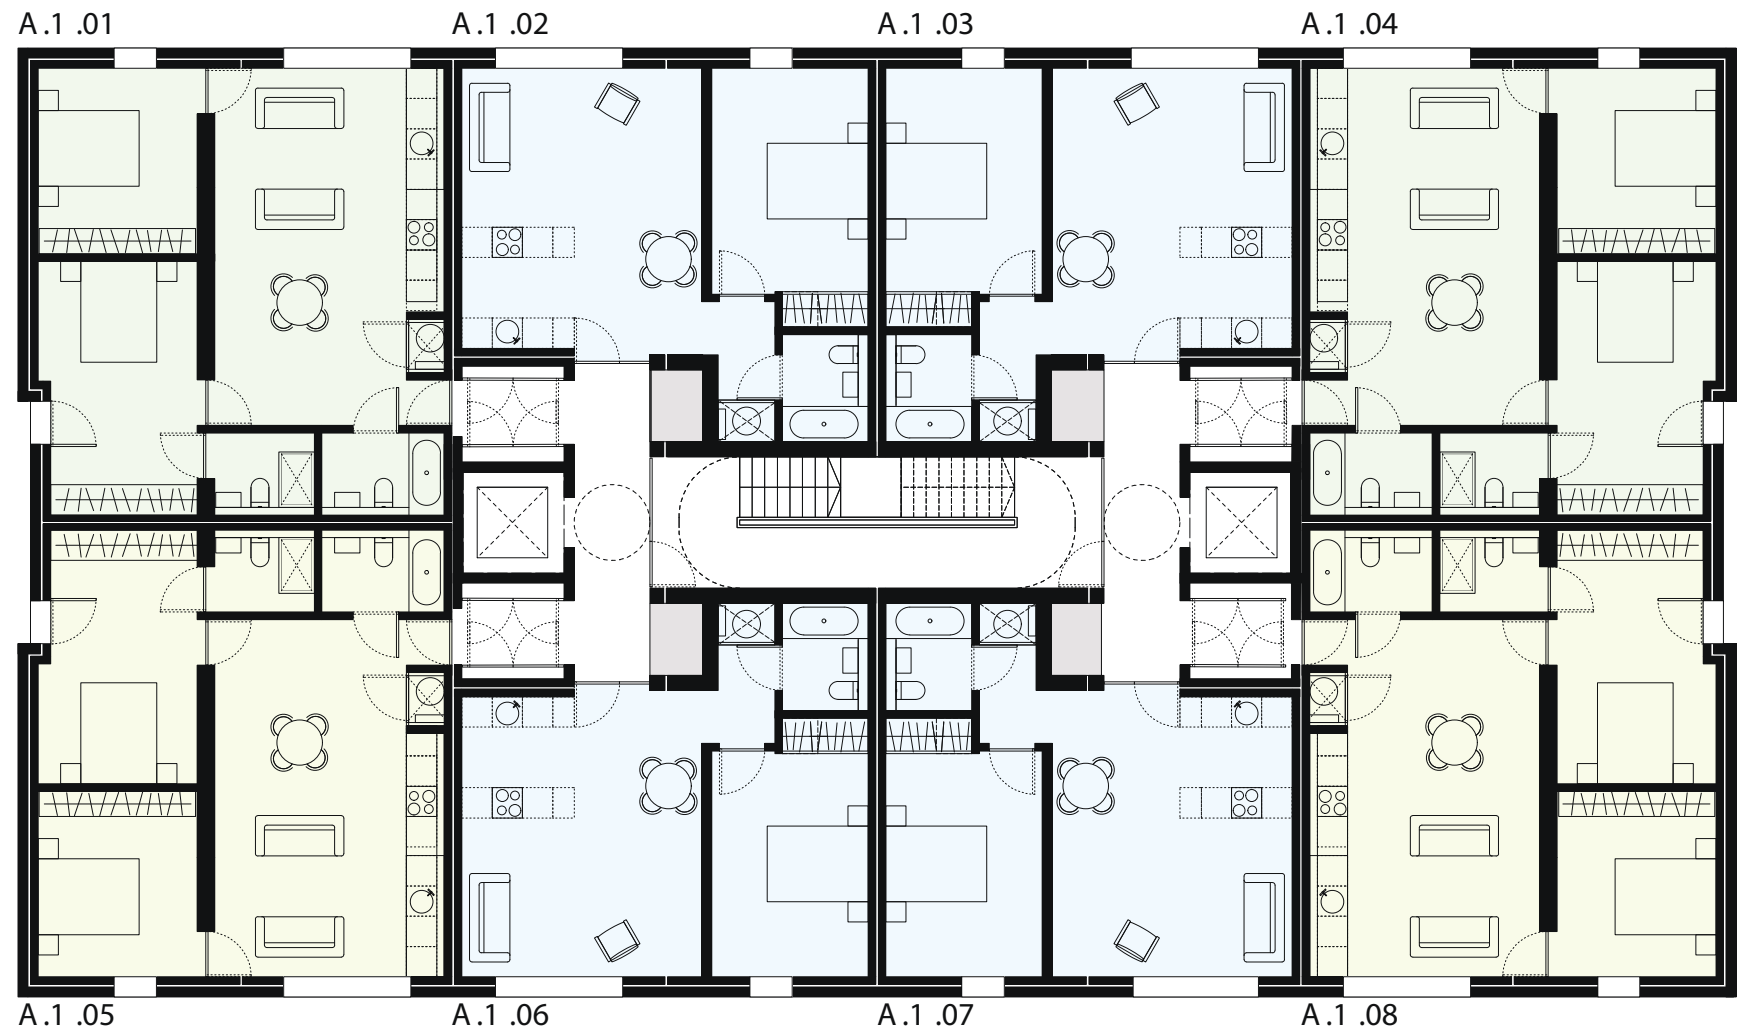

UPTOWN

RIVERSIDE MANCHESTER

FLOOR PLANS

GRAPHENE

FLOOR PLANS

building	level	apartment
Graphene	00	N/A

building	level	apartment
Graphene	01	A .1 .01 - A .1 .08

building	level	apartment
Graphene	02	A .2 .01 - A .2 .08

building	level	apartment
Graphene	03	A .3 .01 - A .3 .08

building	level	apartment
Graphene	04	A .4 .01 - A .4 .06

building	level	apartment
Graphene	05	A .5 .01 - A .5 .04

building	level	apartment
Graphene	06	P.01 , P.02

ENIGMA

FLOOR PLANS

building	level	apartment
Enigma	00	N/A

building	level	apartment
Enigma	01	B.1 .01 - B.1 .08

building	level	apartment
Enigma	02	B.2 .01 - B.2 .08

building	level	apartment
Enigma	03	B.3 .01 - B.3 .08