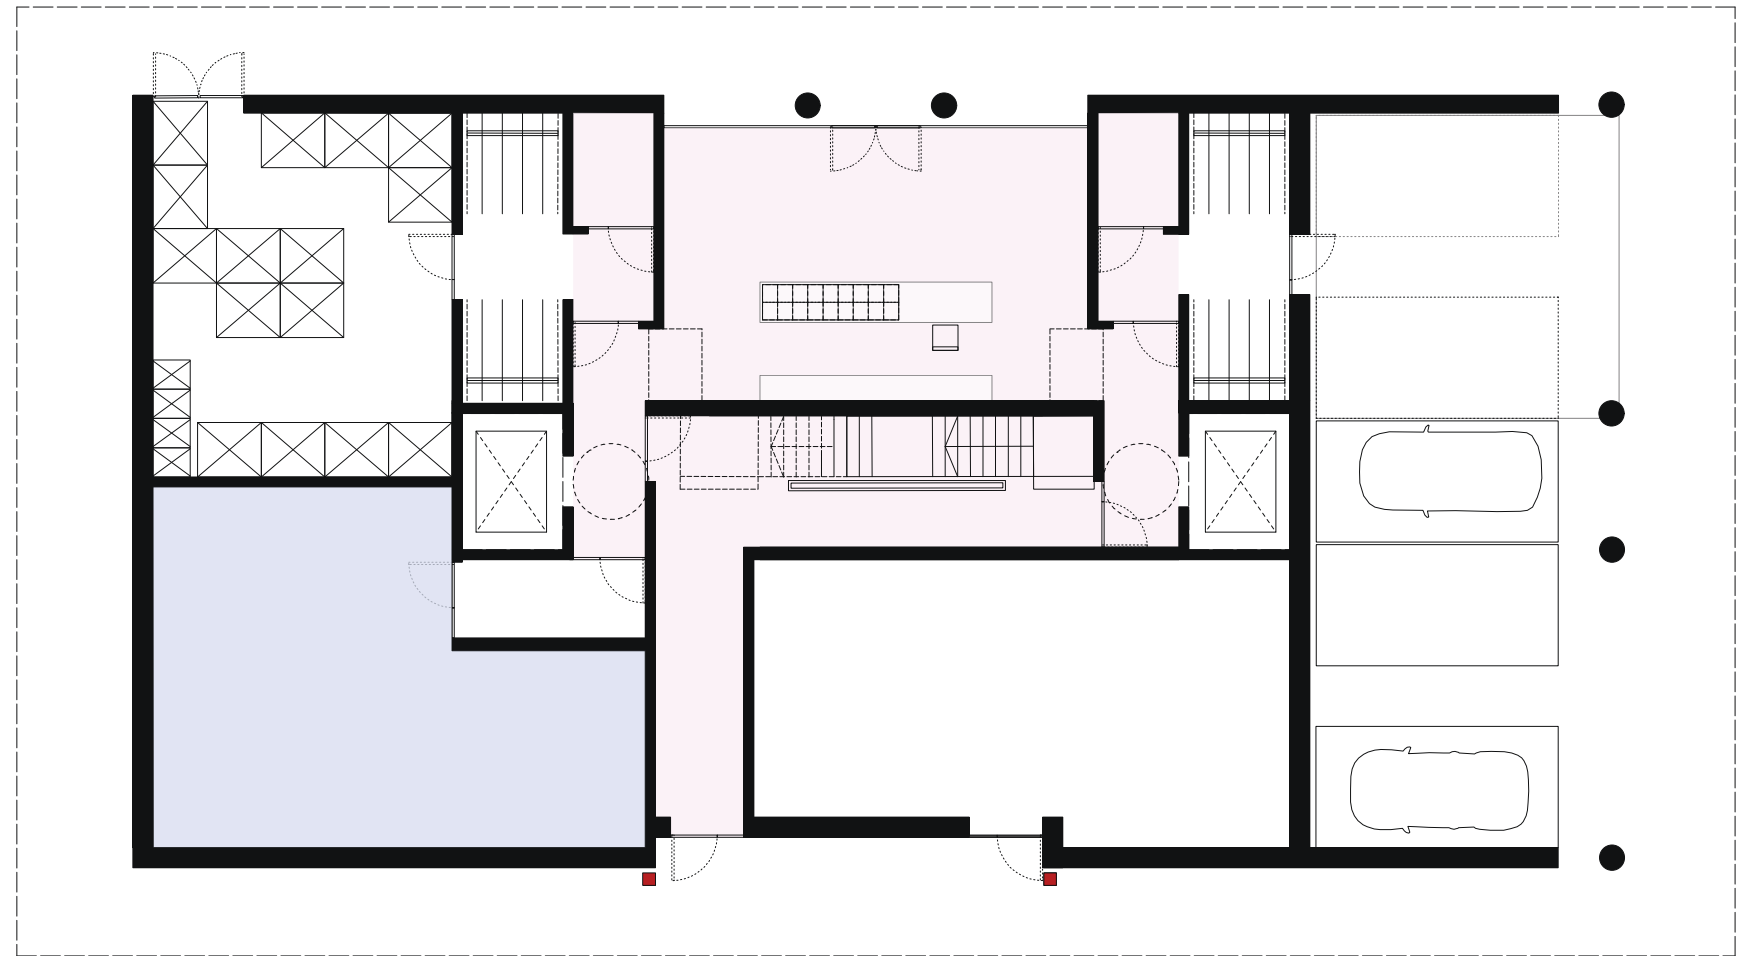

UPTOWN

RIVERSIDE MANCHESTER

FLOOR PLANS

GRAPHENE

FLOOR PLANS

building	level	apartment
Graphene	00	N/A

building	level	apartment
Graphene	01	A .1 .01 - A .1 .08

building	level	apartment
Graphene	02	A .2 .01 - A .2 .08

building	level	apartment
Graphene	03	A .3 .01 - A .3 .08

building	level	apartment
Graphene	04	A .4 .01 - A .4 .06

building	level	apartment
Graphene	05	A .5 .01 - A .5 .04

building	level	apartment
Graphene	06	P.01 , P.02

ENIGMA

FLOOR PLANS

building	level	apartment
Enigma	00	N/A

building	level	apartment
Enigma	01	B.1 .01 - B.1 .08

building	level	apartment
Enigma	02	B.2 .01 - B.2 .08

building	level	apartment
Enigma	03	B.3 .01 - B.3 .08