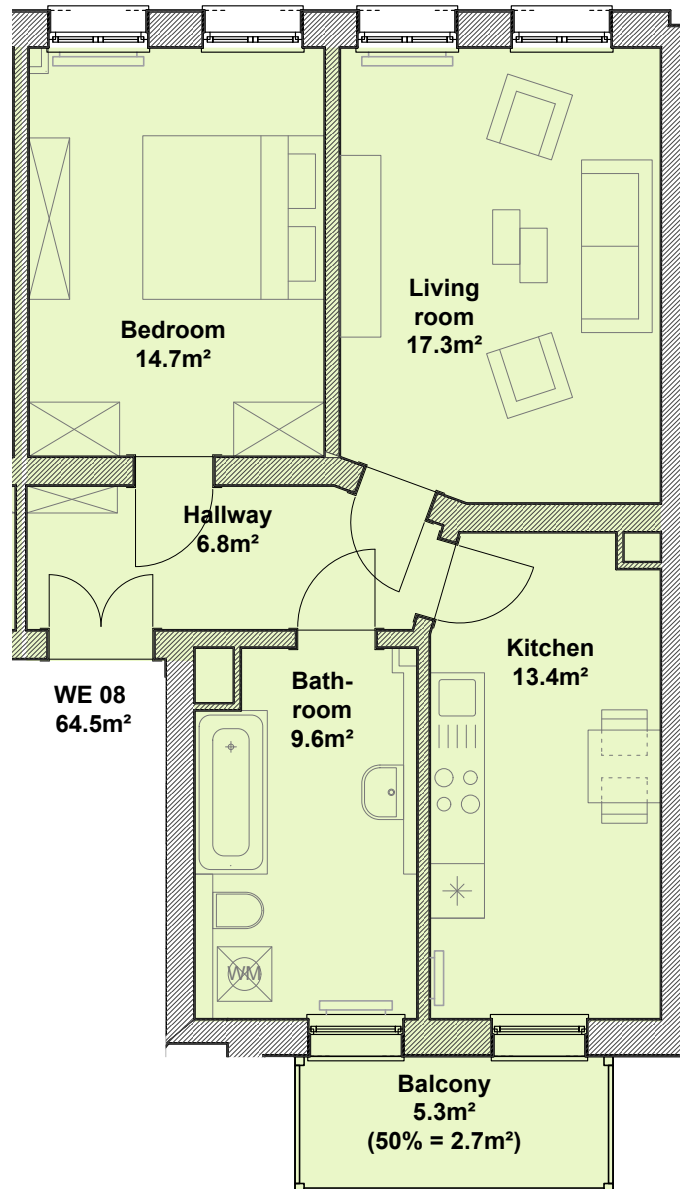

Internal Area: 60.9 sqm
External Area (50%): 2.7 sqm
Total Area: 63.6 sqm

WE 04
63.6m²

Internal Area: 60.9 sqm
External Area (50%): 2.7 sqm
Total Area: 63.6 sqm

FLOOR PLANS

WE 05

2nd floor, 1-bedroom

● 1-bedroom ● Studio

CUREY PARK
LEIPZIG

Internal Area: 61.7 sqm
External Area (50%): 2.7 sqm
Total Area: 64.4 sqm

Internal Area: 61.7 sqm
External Area (50%): 2.7 sqm
Total Area: 64.4 sqm

FLOOR PLANS

WE 07

3rd floor, 1-bedroom

● 1-bedroom ● Studio

CUREY PARK
LEIPZIG

Internal Area: 61.7 sqm
External Area (50%): 2.7 sqm
Total Area: 64.4 sqm

FLOOR PLANS

WE 08

3rd floor, 1-bedroom

● 1-bedroom ● Studio

CUREY PARK
LEIPZIG

Internal Area: 61.8 sqm
External Area (50%): 2.7 sqm
Total Area: 64.5 sqm