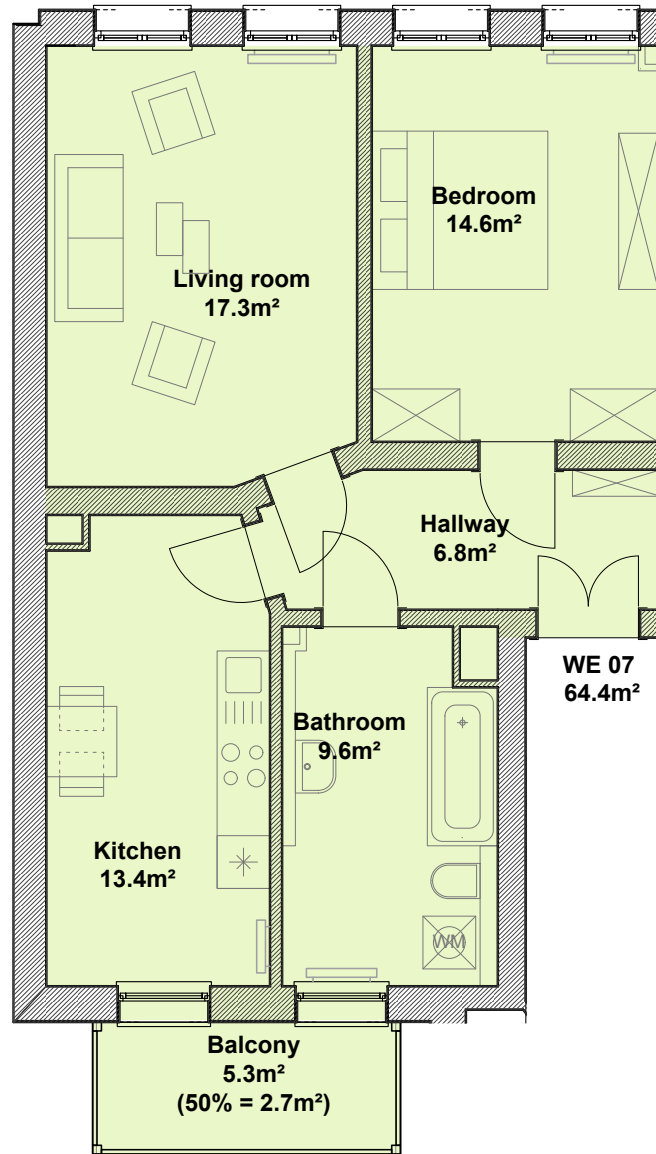

Internal Area: 60.9 sqm
External Area (50%): 2.7 sqm
Total Area: 63.6 sqm

WE 04
63.6m²

Internal Area: 60.9 sqm
External Area (50%): 2.7 sqm
Total Area: 63.6 sqm

FLOOR PLANS

WE 05

2nd floor, 1-bedroom

● 1-bedroom ● Studio

CUREY PARK
LEIPZIG

Internal Area: 61.7 sqm
External Area (50%): 2.7 sqm
Total Area: 64.4 sqm

Internal Area: 61.7 sqm
External Area (50%): 2.7 sqm
Total Area: 64.4 sqm

FLOOR PLANS

WE 07

3rd floor, 1-bedroom

● 1-bedroom ● Studio

CUREY PARK
LEIPZIG

Internal Area: 61.7 sqm
External Area (50%): 2.7 sqm
Total Area: 64.4 sqm

FLOOR PLANS

WE 08

3rd floor, 1-bedroom

● 1-bedroom ● Studio

CUREY PARK
LEIPZIG

Internal Area: 61.8 sqm
External Area (50%): 2.7 sqm
Total Area: 64.5 sqm