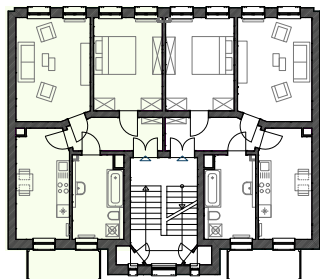

WE 01

Ground Floor, 1-bedroom

● 1-bedroom ● Studio

CUREY PARK
LEIPZIG

Internal Area: 60.9 sqm
External Area (50%): 2.7 sqm
Total Area: 63.6 sqm

FLOOR PLANS

WE 0 2

Ground Floor , Studio

● 1-bedroom ● Studio

Internal Area: 29.5 sqm

Total area: 29.5 sqm

FLOOR PLANS

WE 03

1st Floor, 1-bedroom

● 1-bedroom ● Studio

CUREY PARK
LEIPZIG

Internal Area: 60.9 sqm
External Area (50%): 2.7 sqm
Total Area: 63.6 sqm

WE 04
63.6m²

Internal Area: 60.9 sqm
External Area (50%): 2.7 sqm
Total Area: 63.6 sqm

FLOOR PLANS

WE 05

2nd floor, 1-bedroom

● 1-bedroom ● Studio

CUREY PARK
LEIPZIG

Internal Area: 61.7 sqm
External Area (50%): 2.7 sqm
Total Area: 64.4 sqm

Internal Area: 61.7 sqm
External Area (50%): 2.7 sqm
Total Area: 64.4 sqm

FLOOR PLANS

WE 07

3rd floor, 1-bedroom