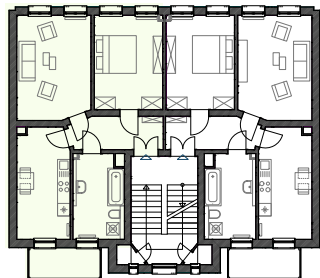

● 1-bedroom ● Studio

Internal Area: 29.5 sqm

Total area: 29.5 sqm

FLOOR PLANS

WE 03

1st Floor, 1-bedroom

● 1-bedroom ● Studio

CUREY PARK
LEIPZIG

Internal Area: 60.9 sqm
External Area (50%): 2.7 sqm
Total Area: 63.6 sqm

WE 04
63.6m²

Internal Area: 60.9 sqm
External Area (50%): 2.7 sqm
Total Area: 63.6 sqm

FLOOR PLANS

WE 05

2nd floor, 1-bedroom

● 1-bedroom ● Studio

CUREY PARK
LEIPZIG

Internal Area: 61.7 sqm
External Area (50%): 2.7 sqm
Total Area: 64.4 sqm

Internal Area: 61.7 sqm
External Area (50%): 2.7 sqm
Total Area: 64.4 sqm

FLOOR PLANS

WE 07

3rd floor, 1-bedroom

● 1-bedroom ● Studio

CUREY PARK
LEIPZIG

Internal Area: 61.7 sqm
External Area (50%): 2.7 sqm
Total Area: 64.4 sqm

FLOOR PLANS

WE 08

3rd floor, 1-bedroom

● 1-bedroom ● Studio

CUREY PARK
LEIPZIG