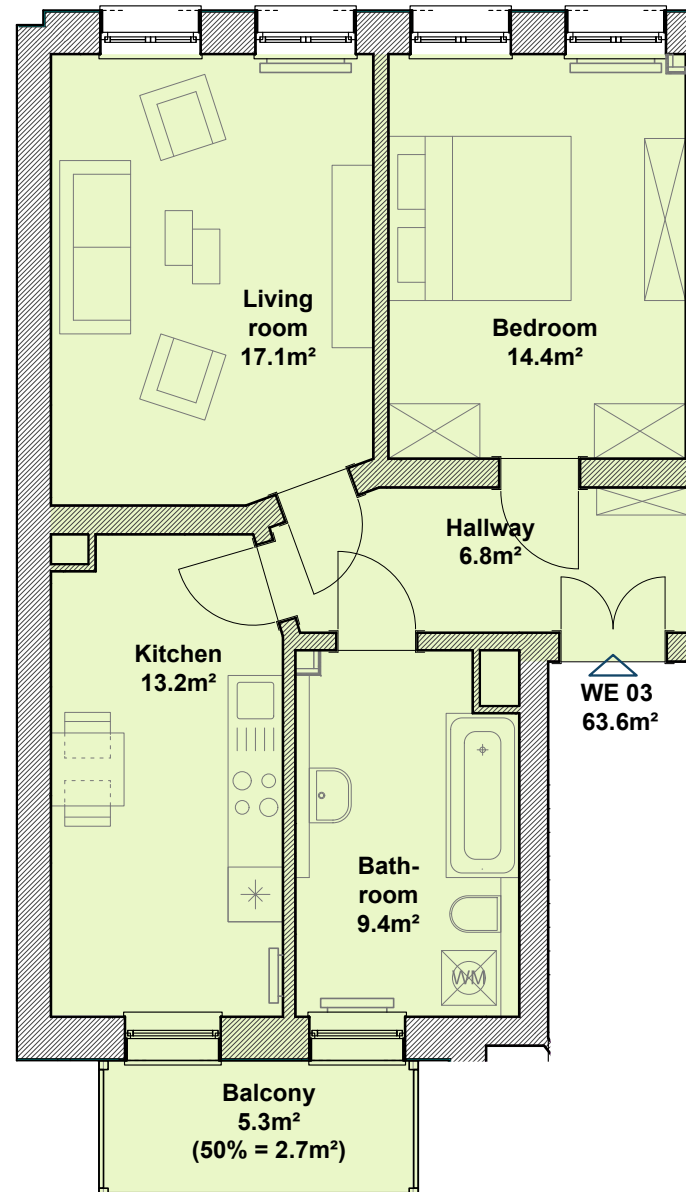

WE 01

Ground Floor, 1-bedroom

● 1-bedroom ● Studio

CUREY PARK
LEIPZIG

Internal Area: 60.9 sqm
External Area (50%): 2.7 sqm
Total Area: 63.6 sqm

FLOOR PLANS

WE 0 2

Ground Floor , Studio

● 1-bedroom ● Studio

Internal Area: 29.5 sqm

Total area: 29.5 sqm

FLOOR PLANS

WE 03

1st Floor, 1-bedroom

● 1-bedroom ● Studio

CUREY PARK
LEIPZIG

Internal Area: 60.9 sqm
External Area (50%): 2.7 sqm
Total Area: 63.6 sqm

WE 04
63.6m²

Internal Area: 60.9 sqm
External Area (50%): 2.7 sqm
Total Area: 63.6 sqm

FLOOR PLANS

WE 05

2nd floor, 1-bedroom

● 1-bedroom ● Studio

CUREY PARK
LEIPZIG

Internal Area: 61.7 sqm
External Area (50%): 2.7 sqm
Total Area: 64.4 sqm

Internal Area: 61.7 sqm
External Area (50%): 2.7 sqm
Total Area: 64.4 sqm

FLOOR PLANS

WE 07

3rd floor, 1-bedroom