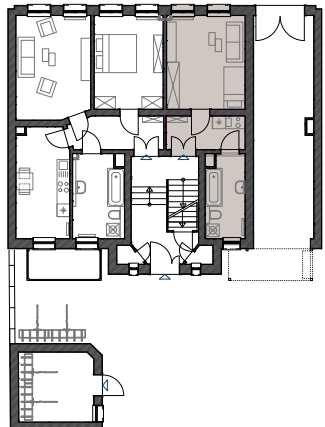

WE 01

Ground Floor, 1-bedroom

● 1-bedroom ● Studio

CUREY PARK
LEIPZIG

Internal Area: 60.9 sqm
External Area (50%): 2.7 sqm
Total Area: 63.6 sqm

FLOOR PLANS

WE 0 2

Ground Floor , Studio

● 1-bedroom ● Studio

Internal Area: 29.5 sqm

Total area: 29.5 sqm

FLOOR PLANS

WE 03

1st Floor, 1-bedroom

● 1-bedroom ● Studio

CUREY PARK
LEIPZIG

Internal Area: 60.9 sqm
External Area (50%): 2.7 sqm
Total Area: 63.6 sqm

WE 04
63.6m²

Internal Area: 60.9 sqm
External Area (50%): 2.7 sqm
Total Area: 63.6 sqm

FLOOR PLANS

WE 05

2nd floor, 1-bedroom

● 1-bedroom ● Studio