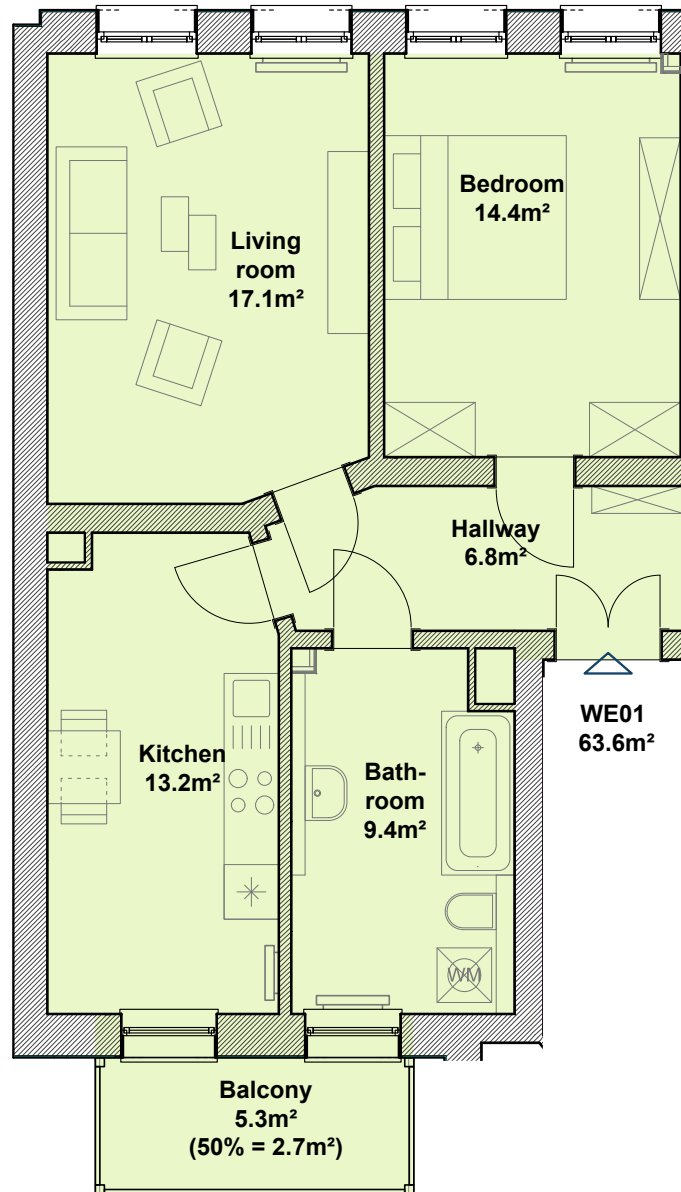

WE 01

Ground Floor, 1-bedroom

● 1-bedroom ● Studio

CUREY PARK
LEIPZIG

Internal Area: 60.9 sqm
External Area (50%): 2.7 sqm
Total Area: 63.6 sqm

FLOOR PLANS

WE 0 2

Ground Floor , Studio

● 1-bedroom ● Studio

Internal Area: 29.5 sqm

Total area: 29.5 sqm

FLOOR PLANS

WE 03

1st Floor, 1-bedroom

● 1-bedroom ● Studio

CUREY PARK
LEIPZIG

Internal Area: 60.9 sqm
External Area (50%): 2.7 sqm
Total Area: 63.6 sqm

WE 04
63.6m²

Internal Area: 60.9 sqm
External Area (50%): 2.7 sqm
Total Area: 63.6 sqm

FLOOR PLANS

WE 05

2nd floor, 1-bedroom

● 1-bedroom ● Studio

CUREY PARK
LEIPZIG

Internal Area: 61.7 sqm
External Area (50%): 2.7 sqm
Total Area: 64.4 sqm

Internal Area: 61.7 sqm
External Area (50%): 2.7 sqm
Total Area: 64.4 sqm

FLOOR PLANS

WE 07

3rd floor, 1-bedroom