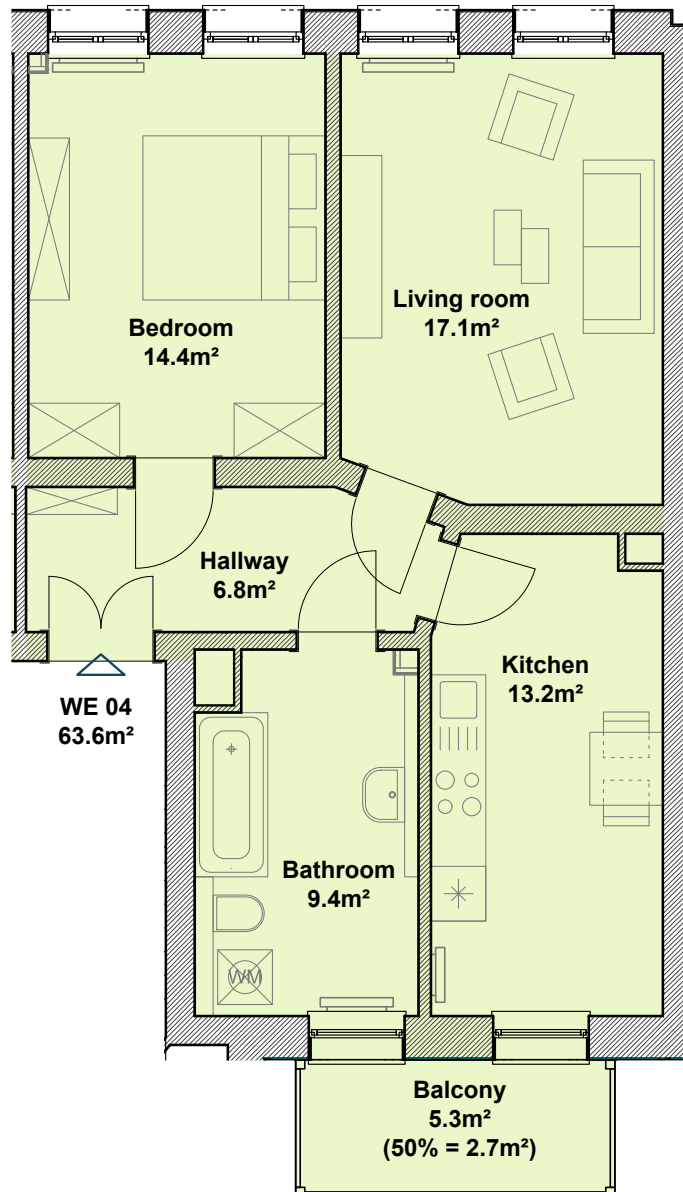

WE 01

Ground Floor, 1-bedroom

● 1-bedroom ● Studio

CUREY PARK
LEIPZIG

Internal Area: 60.9 sqm
External Area (50%): 2.7 sqm
Total Area: 63.6 sqm

FLOOR PLANS

WE 0 2

Ground Floor , Studio

● 1-bedroom ● Studio

Internal Area: 29.5 sqm

Total area: 29.5 sqm

FLOOR PLANS

WE 03

1st Floor, 1-bedroom

● 1-bedroom ● Studio

CUREY PARK
LEIPZIG

Internal Area: 60.9 sqm
External Area (50%): 2.7 sqm
Total Area: 63.6 sqm

WE 04
63.6m²

Internal Area: 60.9 sqm
External Area (50%): 2.7 sqm
Total Area: 63.6 sqm

FLOOR PLANS

WE 05

2nd floor, 1-bedroom

● 1-bedroom ● Studio

CUREY PARK
LEIPZIG

Internal Area: 61.7 sqm
External Area (50%): 2.7 sqm
Total Area: 64.4 sqm

Internal Area: 61.7 sqm
External Area (50%): 2.7 sqm
Total Area: 64.4 sqm

FLOOR PLANS

WE 07

3rd floor, 1-bedroom