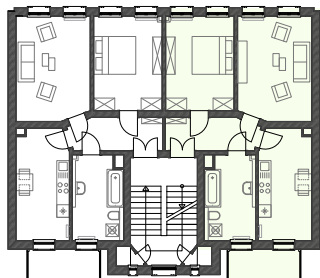

CUREY PARK
LEIPZIG

Internal Area: 61.7 sqm
External Area (50%): 2.7 sqm
Total Area: 64.4 sqm

Internal Area: 61.7 sqm
External Area (50%): 2.7 sqm
Total Area: 64.4 sqm

FLOOR PLANS

WE 07

3rd floor, 1-bedroom

● 1-bedroom ● Studio

CUREY PARK
LEIPZIG

Internal Area: 61.7 sqm
External Area (50%): 2.7 sqm
Total Area: 64.4 sqm

FLOOR PLANS

WE 08

3rd floor, 1-bedroom

● 1-bedroom ● Studio

CUREY PARK
LEIPZIG

Internal Area: 61.8 sqm
External Area (50%): 2.7 sqm
Total Area: 64.5 sqm