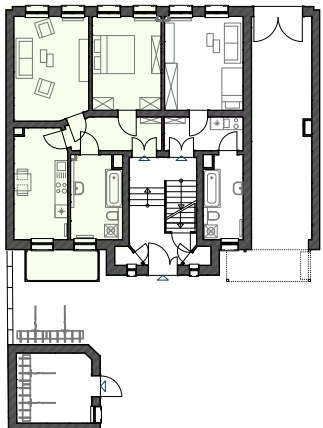

WE 01

Ground Floor, 1-bedroom

● 1-bedroom ● Studio

CUREY PARK
LEIPZIG

Internal Area: 60.9 sqm
External Area (50%): 2.7 sqm
Total Area: 63.6 sqm

FLOOR PLANS

WE 0 2

Ground Floor , Studio

● 1-bedroom ● Studio

Internal Area: 29.5 sqm

Total area: 29.5 sqm

FLOOR PLANS

WE 03

1st Floor, 1-bedroom

● 1-bedroom ● Studio

CUREY PARK
LEIPZIG

Internal Area: 60.9 sqm
External Area (50%): 2.7 sqm
Total Area: 63.6 sqm

WE 04
63.6m²

Internal Area: 60.9 sqm
External Area (50%): 2.7 sqm
Total Area: 63.6 sqm

FLOOR PLANS

WE 05

2nd floor, 1-bedroom

● 1-bedroom ● Studio

CUREY PARK
LEIPZIG

Internal Area: 61.7 sqm
External Area (50%): 2.7 sqm
Total Area: 64.4 sqm

Internal Area: 61.7 sqm
External Area (50%): 2.7 sqm
Total Area: 64.4 sqm

FLOOR PLANS

WE 07

3rd floor, 1-bedroom