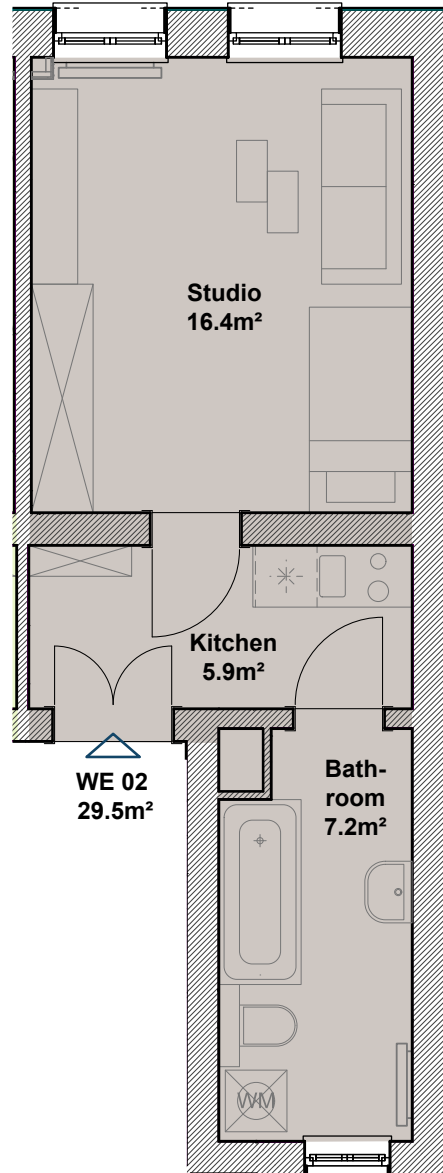

WE 01

Ground Floor, 1-bedroom

● 1-bedroom ● Studio

CUREY PARK
LEIPZIG

Internal Area: 60.9 sqm
External Area (50%): 2.7 sqm
Total Area: 63.6 sqm

FLOOR PLANS

WE 0 2

Ground Floor , Studio

● 1-bedroom ● Studio

Internal Area: 29.5 sqm

Total area: 29.5 sqm

FLOOR PLANS

WE 03

1st Floor, 1-bedroom

● 1-bedroom ● Studio

CUREY PARK
LEIPZIG

Internal Area: 60.9 sqm
External Area (50%): 2.7 sqm
Total Area: 63.6 sqm

WE 04
63.6m²

Internal Area: 60.9 sqm
External Area (50%): 2.7 sqm
Total Area: 63.6 sqm

FLOOR PLANS

WE 05

2nd floor, 1-bedroom

● 1-bedroom ● Studio

Internal Area: 61.8 sqm
External Area (50%): 2.7 sqm
Total Area: 64.5 sqm