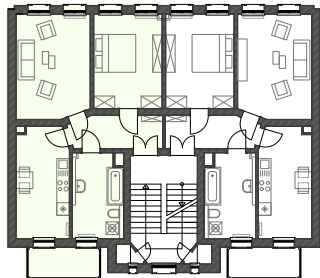

CUREY PARK
LEIPZIG

Internal Area: 61.7 sqm
External Area (50%): 2.7 sqm
Total Area: 64.4 sqm

Internal Area: 61.7 sqm
External Area (50%): 2.7 sqm
Total Area: 64.4 sqm

FLOOR PLANS

WE 07

3rd floor, 1-bedroom

● 1-bedroom ● Studio

CUREY PARK
LEIPZIG

Internal Area: 61.7 sqm
External Area (50%): 2.7 sqm
Total Area: 64.4 sqm

FLOOR PLANS

WE 08

3rd floor, 1-bedroom

● 1-bedroom ● Studio

CUREY PARK
LEIPZIG

Internal Area: 61.8 sqm
External Area (50%): 2.7 sqm
Total Area: 64.5 sqm