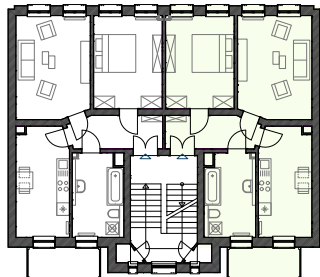

WE 01

Ground Floor, 1-bedroom

● 1-bedroom ● Studio

CUREY PARK
LEIPZIG

Internal Area: 60.9 sqm
External Area (50%): 2.7 sqm
Total Area: 63.6 sqm

FLOOR PLANS

WE 0 2

Ground Floor , Studio

● 1-bedroom ● Studio

Internal Area: 29.5 sqm

Total area: 29.5 sqm

FLOOR PLANS

WE 03

1st Floor, 1-bedroom

● 1-bedroom ● Studio

CUREY PARK
LEIPZIG

Internal Area: 60.9 sqm
External Area (50%): 2.7 sqm
Total Area: 63.6 sqm

WE 04
63.6m²

Internal Area: 60.9 sqm
External Area (50%): 2.7 sqm
Total Area: 63.6 sqm

FLOOR PLANS

WE 05

2nd floor, 1-bedroom

● 1-bedroom ● Studio

CUREY PARK
LEIPZIG

Internal Area: 61.7 sqm
External Area (50%): 2.7 sqm
Total Area: 64.4 sqm

Internal Area: 61.7 sqm
External Area (50%): 2.7 sqm
Total Area: 64.4 sqm

FLOOR PLANS

WE 07

3rd floor, 1-bedroom