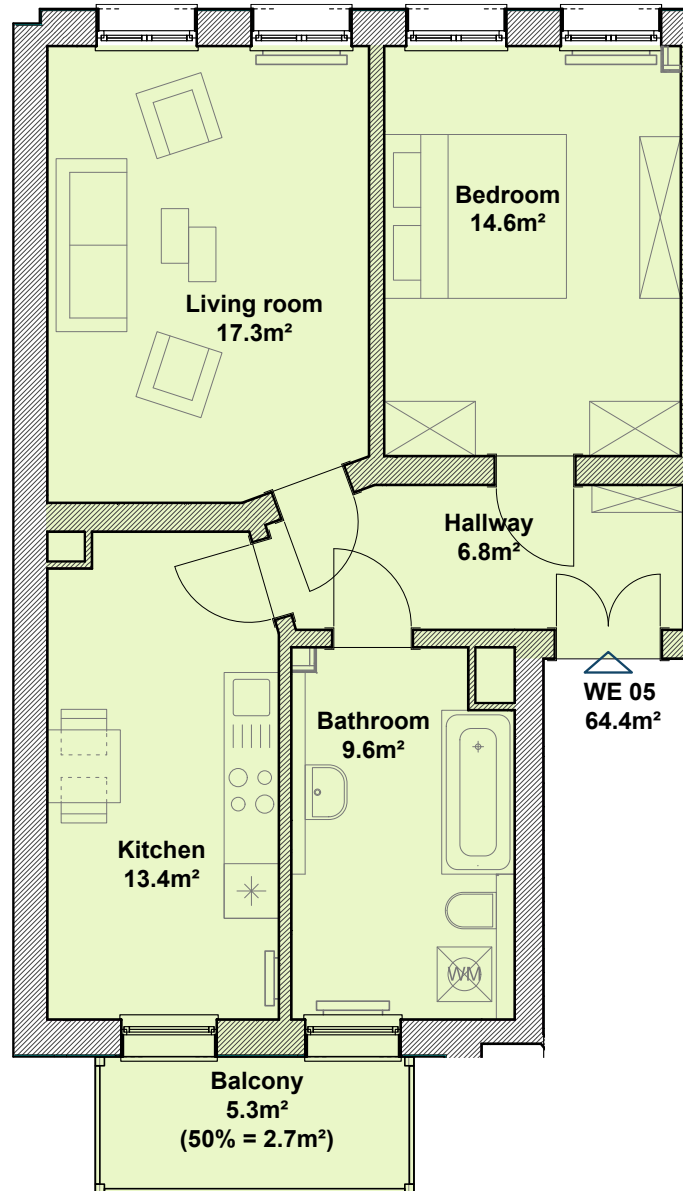

● 1-bedroom ● Studio

Internal Area: 29.5 sqm

Total area: 29.5 sqm

FLOOR PLANS

WE 03

1st Floor, 1-bedroom

● 1-bedroom ● Studio

CUREY PARK
LEIPZIG

Internal Area: 60.9 sqm
External Area (50%): 2.7 sqm
Total Area: 63.6 sqm

WE 04
63.6m²

Internal Area: 60.9 sqm
External Area (50%): 2.7 sqm
Total Area: 63.6 sqm

FLOOR PLANS

WE 05

2nd floor, 1-bedroom

● 1-bedroom ● Studio

CUREY PARK
LEIPZIG

Internal Area: 61.7 sqm
External Area (50%): 2.7 sqm
Total Area: 64.4 sqm

Internal Area: 61.7 sqm
External Area (50%): 2.7 sqm
Total Area: 64.4 sqm

FLOOR PLANS

WE 07

3rd floor, 1-bedroom

● 1-bedroom ● Studio

CUREY PARK
LEIPZIG

Internal Area: 61.7 sqm
External Area (50%): 2.7 sqm
Total Area: 64.4 sqm

FLOOR PLANS

WE 08

3rd floor, 1-bedroom

● 1-bedroom ● Studio

CUREY PARK
LEIPZIG