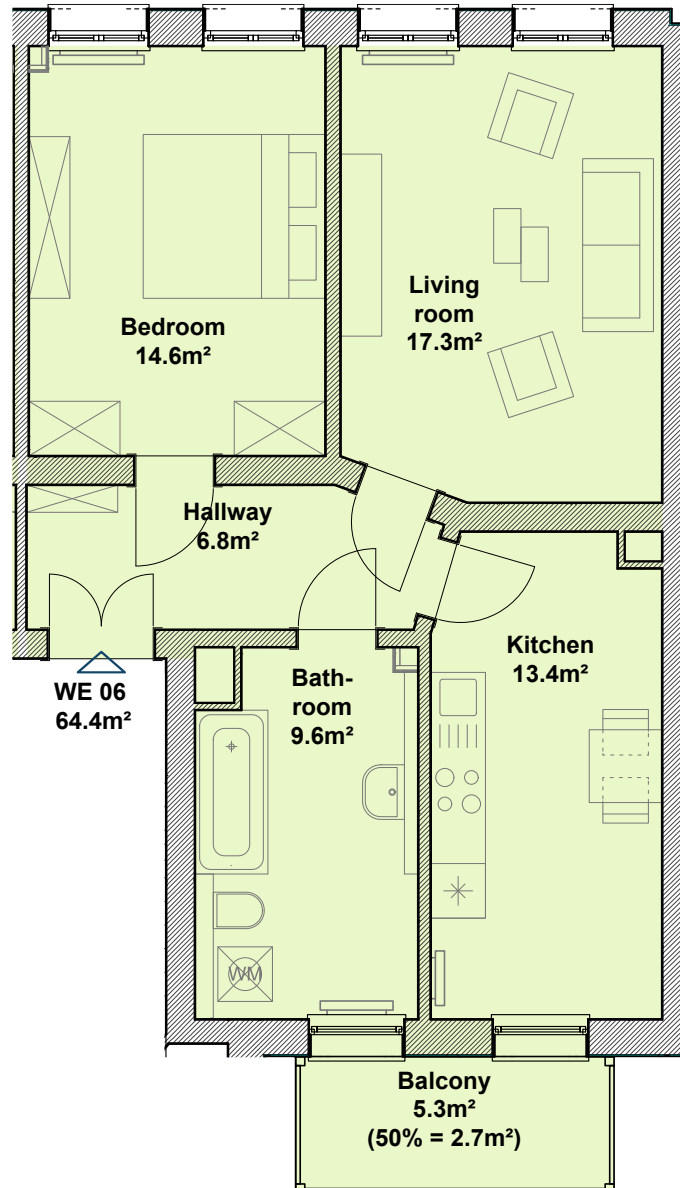

● 1-bedroom ● Studio

Internal Area: 29.5 sqm

Total area: 29.5 sqm

FLOOR PLANS

WE 03

1st Floor, 1-bedroom

● 1-bedroom ● Studio

CUREY PARK
LEIPZIG

Internal Area: 60.9 sqm
External Area (50%): 2.7 sqm
Total Area: 63.6 sqm

WE 04
63.6m²

Internal Area: 60.9 sqm
External Area (50%): 2.7 sqm
Total Area: 63.6 sqm

FLOOR PLANS

WE 05

2nd floor, 1-bedroom

● 1-bedroom ● Studio

CUREY PARK
LEIPZIG

Internal Area: 61.7 sqm
External Area (50%): 2.7 sqm
Total Area: 64.4 sqm

Internal Area: 61.7 sqm
External Area (50%): 2.7 sqm
Total Area: 64.4 sqm

FLOOR PLANS

WE 07

3rd floor, 1-bedroom

● 1-bedroom ● Studio

CUREY PARK
LEIPZIG

Internal Area: 61.7 sqm
External Area (50%): 2.7 sqm
Total Area: 64.4 sqm

FLOOR PLANS

WE 08

3rd floor, 1-bedroom

● 1-bedroom ● Studio

CUREY PARK
LEIPZIG