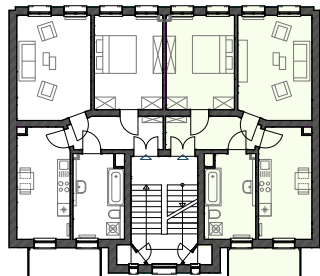

● 1-bedroom ● Studio

Internal Area: 29.5 sqm

Total area: 29.5 sqm

FLOOR PLANS

WE 03

1st Floor, 1-bedroom

● 1-bedroom ● Studio

CUREY PARK
LEIPZIG

Internal Area: 60.9 sqm
External Area (50%): 2.7 sqm
Total Area: 63.6 sqm

WE 04
63.6m²

Internal Area: 60.9 sqm
External Area (50%): 2.7 sqm
Total Area: 63.6 sqm

FLOOR PLANS

WE 05

2nd floor, 1-bedroom

● 1-bedroom ● Studio

CUREY PARK
LEIPZIG

Internal Area: 61.7 sqm
External Area (50%): 2.7 sqm
Total Area: 64.4 sqm

Internal Area: 61.7 sqm
External Area (50%): 2.7 sqm
Total Area: 64.4 sqm

FLOOR PLANS

WE 07

3rd floor, 1-bedroom

● 1-bedroom ● Studio

CUREY PARK
LEIPZIG

Internal Area: 61.7 sqm
External Area (50%): 2.7 sqm
Total Area: 64.4 sqm

FLOOR PLANS

WE 08

3rd floor, 1-bedroom

● 1-bedroom ● Studio

CUREY PARK
LEIPZIG