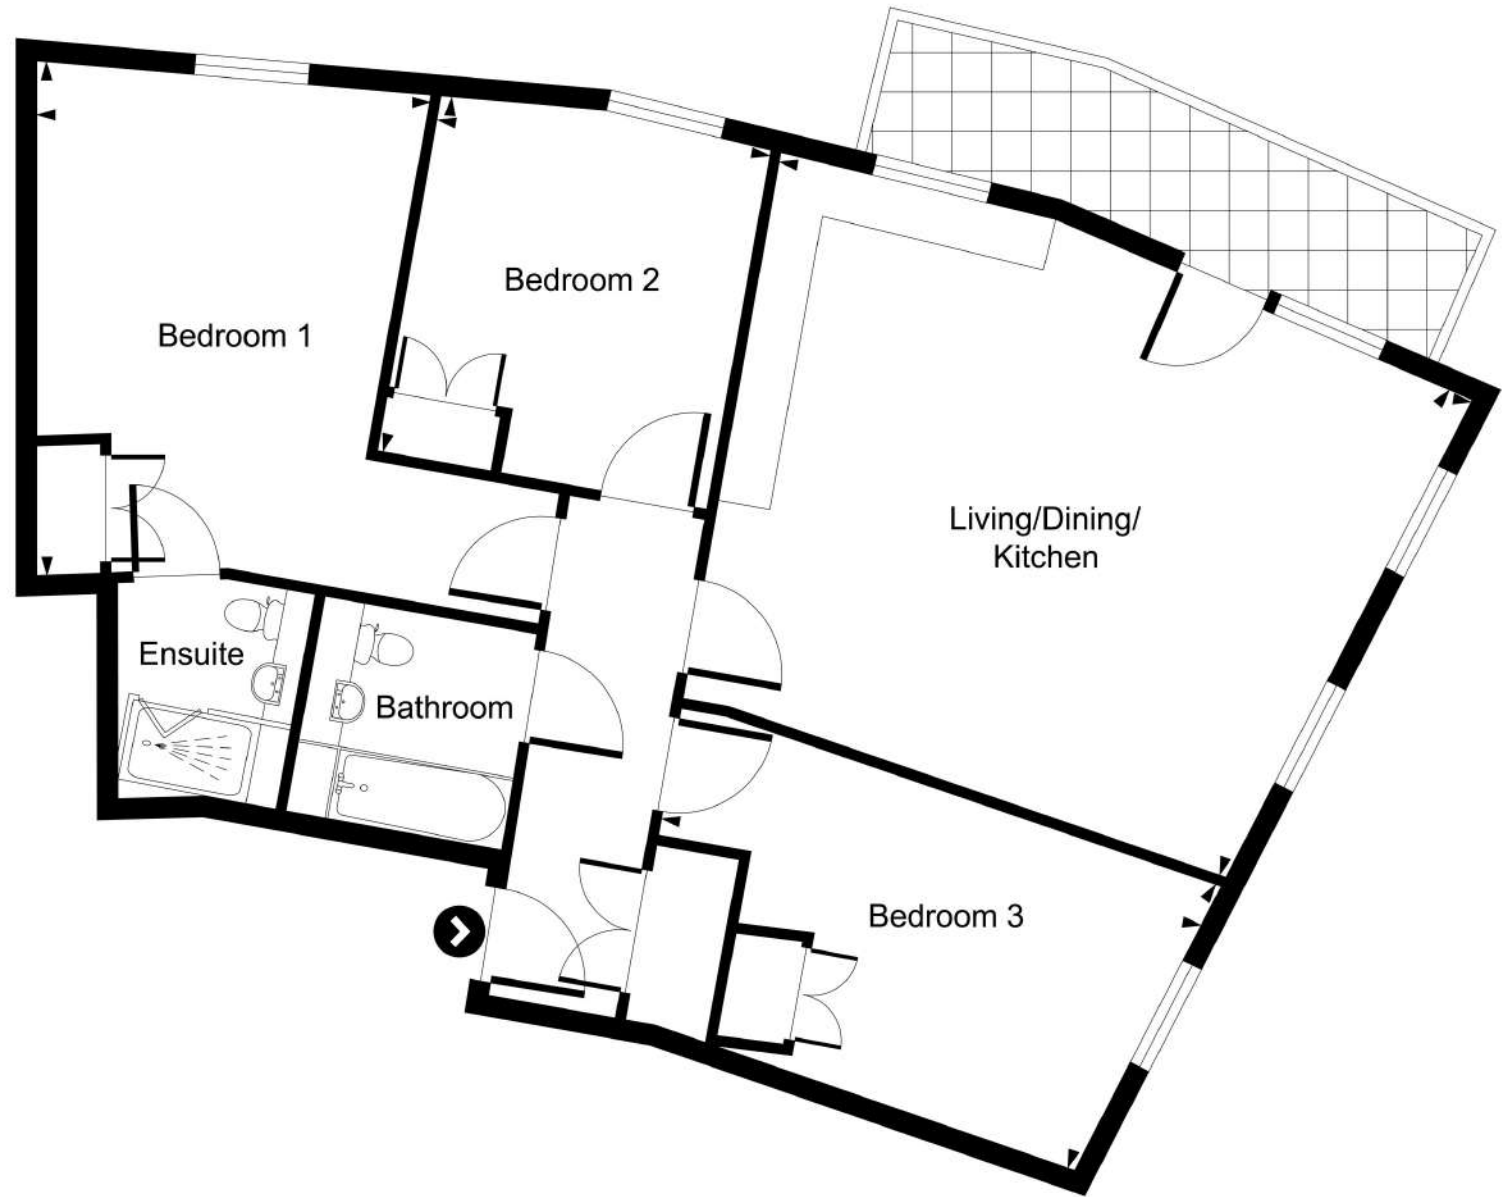

Room dimensions

Room	Meters
Living/Dining/Kitchen	7.1 x 3.9
Bedroom	4.8 x 3.2

Total	47 m ² 506 ft ²
-------	--

Block J3

Apartment 08

Room dimensions

Room	Meters
Living/Dining/Kitchen	7.1 x 3.9
Bedroom	4.8 x 3.2
Total	48 m ² 512 ft ²

Block J3

Apartment 09

Room dimensions

Room	Meters
Living/Dining/Kitchen	7.1 x 3.9
Bedroom	4.8 x 3.2
Total	49 m² 528 ft²

Block J3 Apartment 10

Room dimensions

Room	Meters
Living/Dining/Kitchen	7.1 x 5.2
Bedroom 1	4.9 x 3.7
Bedroom 2	3.5 x 3.2
Bedroom 3	5.5 x 3.1

Total	96 m ² 1033 ft ²
-------	---

Block J3 Apartment 11

Room dimensions

Room	Meters
Living/Dining/Kitchen	7.2 x 6.1
Bedroom 1	4.5 x 3.8
Bedroom 2	3.4 x 2.8

Total	74 m ² 798 ft ²
-------	--

Block J3

Apartment 12

Room dimensions

Room	Meters
Living/Dining/Kitchen	6.7 x 5.4
Bedroom 1	4.4 x 4.2
Bedroom 2	3.5 x 3.1
Total	75 m² 806 ft²

Block J3 Apartment 13

Room dimensions

Room	Meters
Living/Dining/Kitchen	6.7 x 5.2
Bedroom 1	4.8 x 3.8
Bedroom 2	3.5 x 3.0