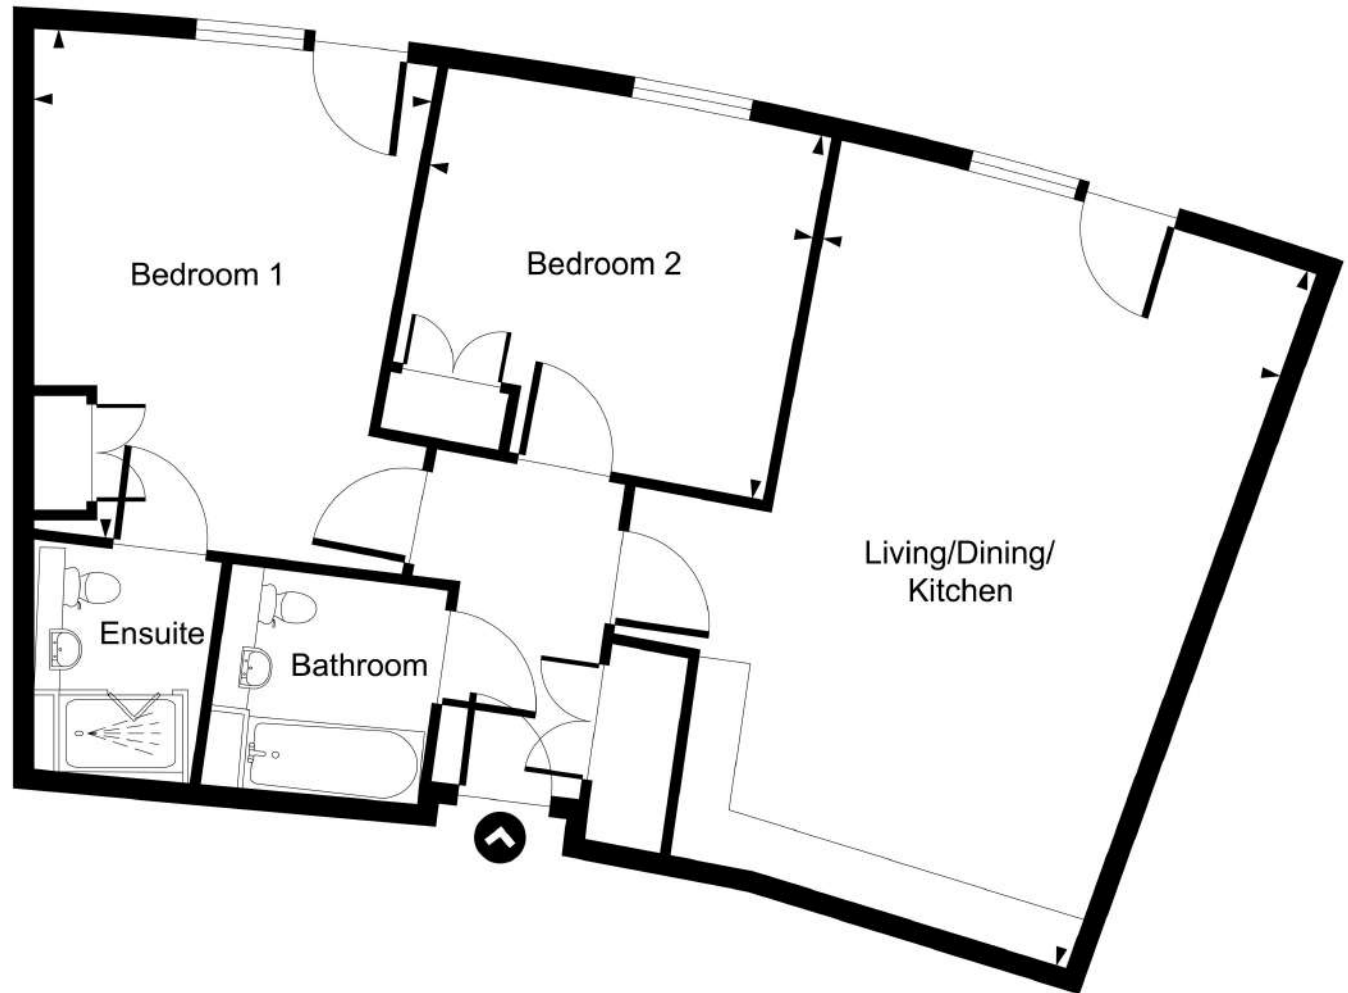

Block J3

Apartment 39

Room dimensions

Room	Meters
Living/Dining/Kitchen	7.1 x 3.9
Bedroom	4.8 x 3.2
Total	47 m² 506 ft²

Block J3 Apartment 56

Room dimensions

Room	Meters
Living/Dining/Kitchen	6.8. x 5.6
Bedroom 1	4.4 x 3.4
Bedroom 2	3.5 x 3.4
Total	86 m² 928 ft²

Block J3 Apartment 57

Room dimensions

Room	Meters
Living/Dining/Kitchen	7.1. x 3.8
Bedroom 1	5.0 x 4.9
Bedroom 2	4.5 x 3.4

Total	90 m ² 966 ft ²
-------	--

Block J3 Apartment 58

Room dimensions	
Room	Meters
Living/Dining/Kitchen	10.9 x 5.7
Bedroom 1	7.1 x 3.1
Bedroom 2	5.7 x 2.9
Bedroom 3	4.2 x 2.8
<hr/>	
Total	126 m ² 1353 ft ²

Block J3 Apartment 01

Room dimensions

Room	Meters
Living/Dining/Kitchen	7.1 x 4.8
Bedroom 1	4.8 x 3.9
Bedroom 2	3.8 x 3.6
Total	81 m² 873 ft²

Block J3 Apartment 02

Room dimensions

Room	Meters
Living/Dining/Kitchen	7.1 x 5.2
Bedroom 1	4.9 x 3.7
Bedroom 2	3.5 x 3.2
Bedroom 3	5.5 x 3.1

Total	96 m ² 1033 ft ²
-------	---

Block J3

Apartment 03

Room dimensions

Room	Meters
Living/Dining/Kitchen	7.2 x 6.1
Bedroom 1	4.5 x 3.8
Bedroom 2	3.4 x 2.8
Total	74 m² 798 ft²

Block J3 Apartment 04

Room dimensions