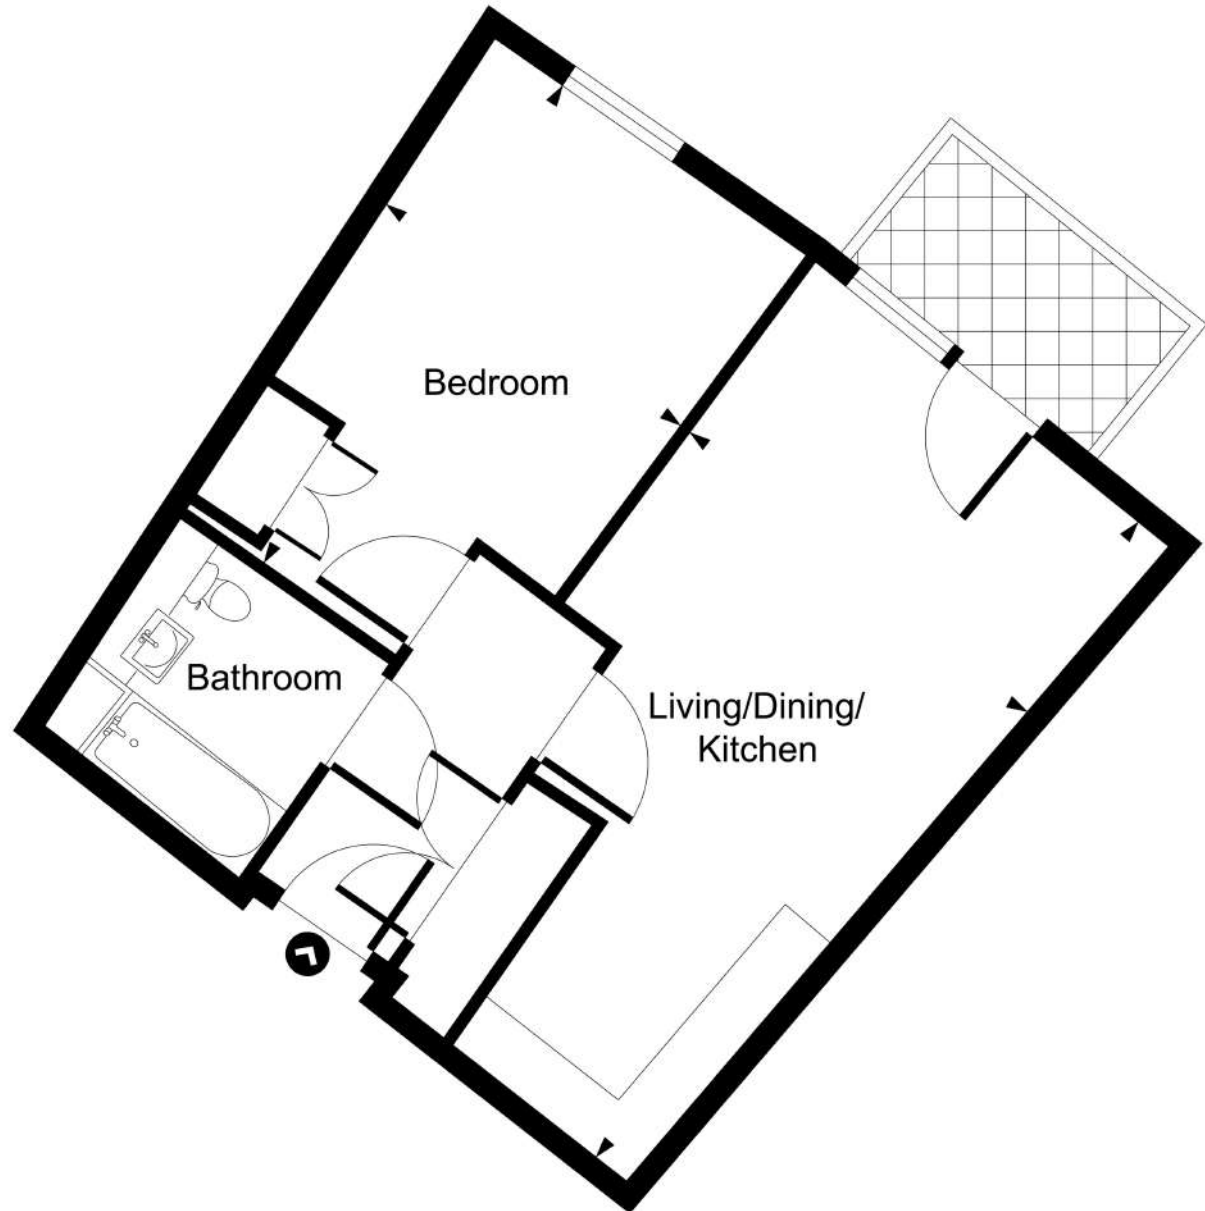

Total	74 m ² 801 ft ²
-------	--

Block J3 Apartment 06

Room dimensions

Room	Meters
Living/Dining/Kitchen	8.6 x 5.0
Bedroom 1	4.7 x 4.0
Bedroom 2	4.2 x 3.6

Total	87 m ² 941 ft ²
-------	--

Block J3

Apartment 07

Room dimensions

Room	Meters
Living/Dining/Kitchen	7.1 x 3.9
Bedroom	4.8 x 3.2

Total	47 m ² 506 ft ²
-------	--

Block J3

Apartment 08

Room dimensions

Room	Meters
Living/Dining/Kitchen	7.1 x 3.9
Bedroom	4.8 x 3.2
Total	48 m ² 512 ft ²

Block J3

Apartment 09

Room dimensions

Room	Meters
Living/Dining/Kitchen	7.1 x 3.9
Bedroom	4.8 x 3.2
Total	49 m² 528 ft²

Block J3 Apartment 10

Room dimensions

Room	Meters
Living/Dining/Kitchen	7.1 x 5.2
Bedroom 1	4.9 x 3.7
Bedroom 2	3.5 x 3.2
Bedroom 3	5.5 x 3.1