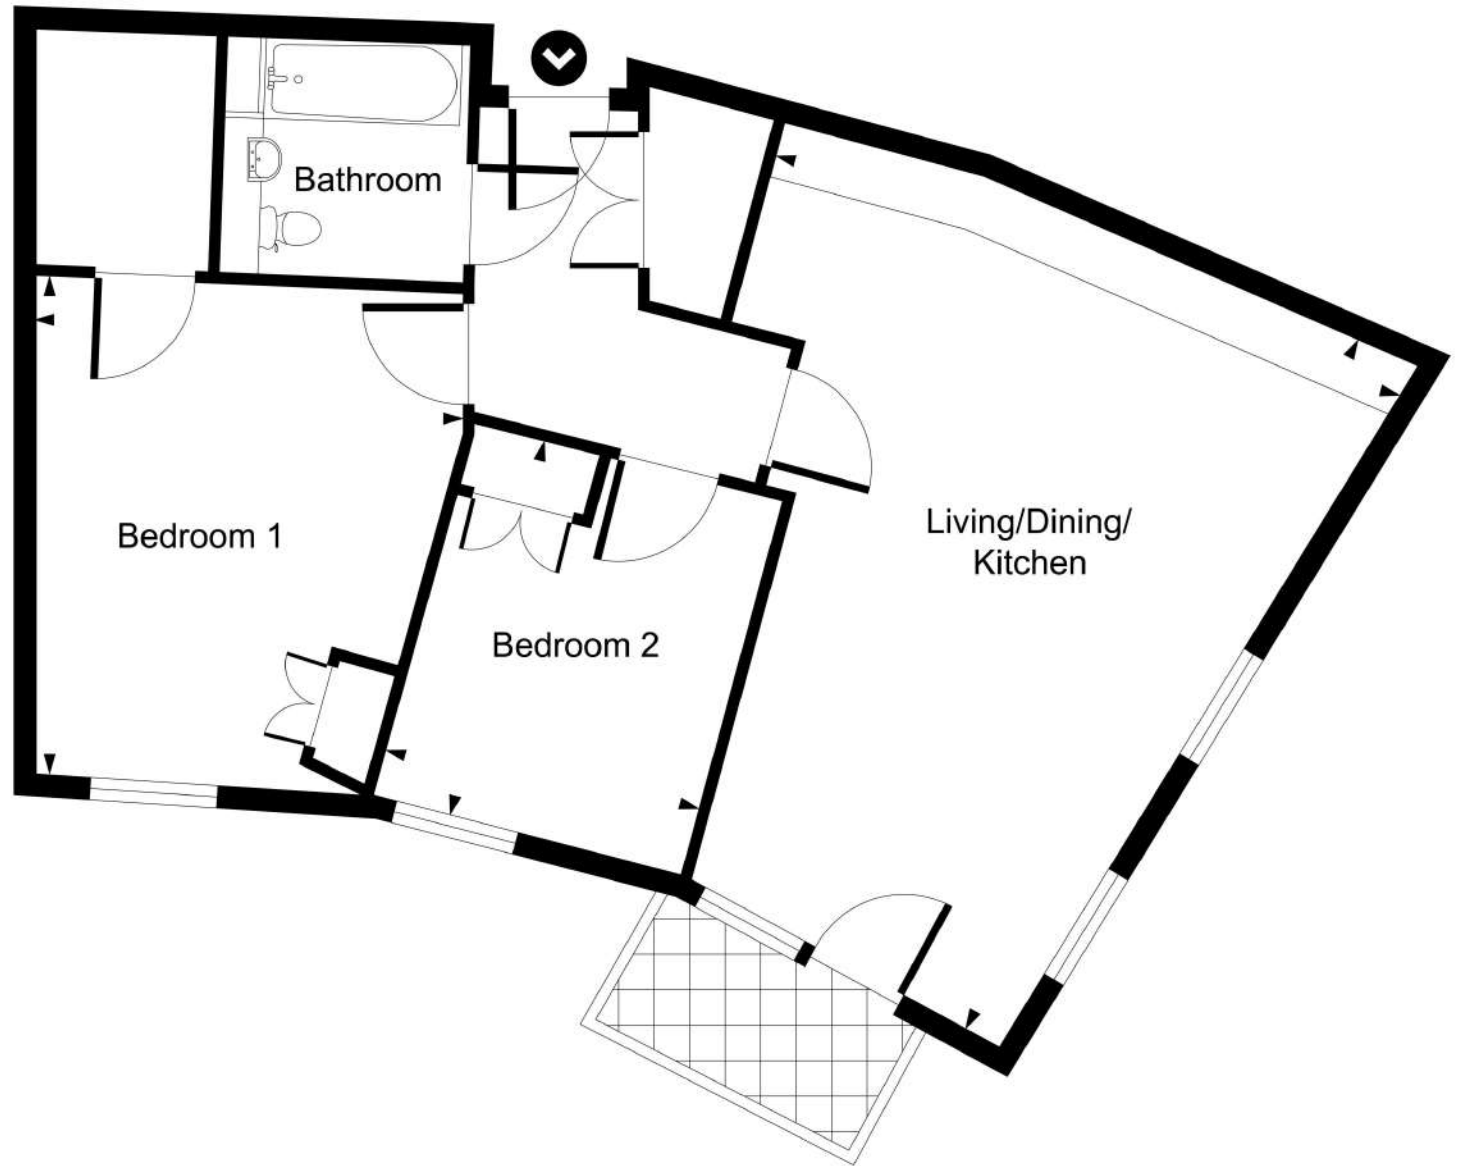

Block J3

Apartment 33

Room dimensions

Room	Meters
Living/Dining/Kitchen	7.1 x 3.7
Bedroom	5.1 x 3.6
Total	49 m² 528 ft²

Block J3 Apartment 34

Room dimensions

Room	Meters
Living/Dining/Kitchen	7.1 x 5.2
Bedroom 1	4.9 x 3.7
Bedroom 2	3.5 x 3.2
Bedroom 3	5.5 x 3.1

Total	96 m ² 1033 ft ²
-------	---

Block J3

Apartment 35

Room dimensions

Room	Meters
Living/Dining/Kitchen	7.2 x 6.1
Bedroom 1	4.5 x 3.8
Bedroom 2	3.4 x 2.8
Total	74 m ² 798 ft ²

Block J3 Apartment 37

Room dimensions

Room	Meters
Living/Dining/Kitchen	6.7 x 5.2
Bedroom 1	4.8 x 3.8
Bedroom 2	3.5 x 3.0

Total	74 m ² 801 ft ²
-------	--

Block J3

Apartment 38

Room dimensions

Room	Meters
Living/Dining/Kitchen	8.2 x 5.1
Bedroom 1	4.7 x 4.0
Bedroom 2	4.0 x 3.6
Total	87 m² 941 ft²

Block J3

Apartment 39

Room dimensions

Room	Meters
Living/Dining/Kitchen	7.1 x 3.9
Bedroom	4.8 x 3.2
Total	47 m² 506 ft²

Block J3 Apartment 56

Room dimensions

Room	Meters
Living/Dining/Kitchen	6.8. x 5.6
Bedroom 1	4.4 x 3.4
Bedroom 2	3.5 x 3.4
Total	86 m² 928 ft²