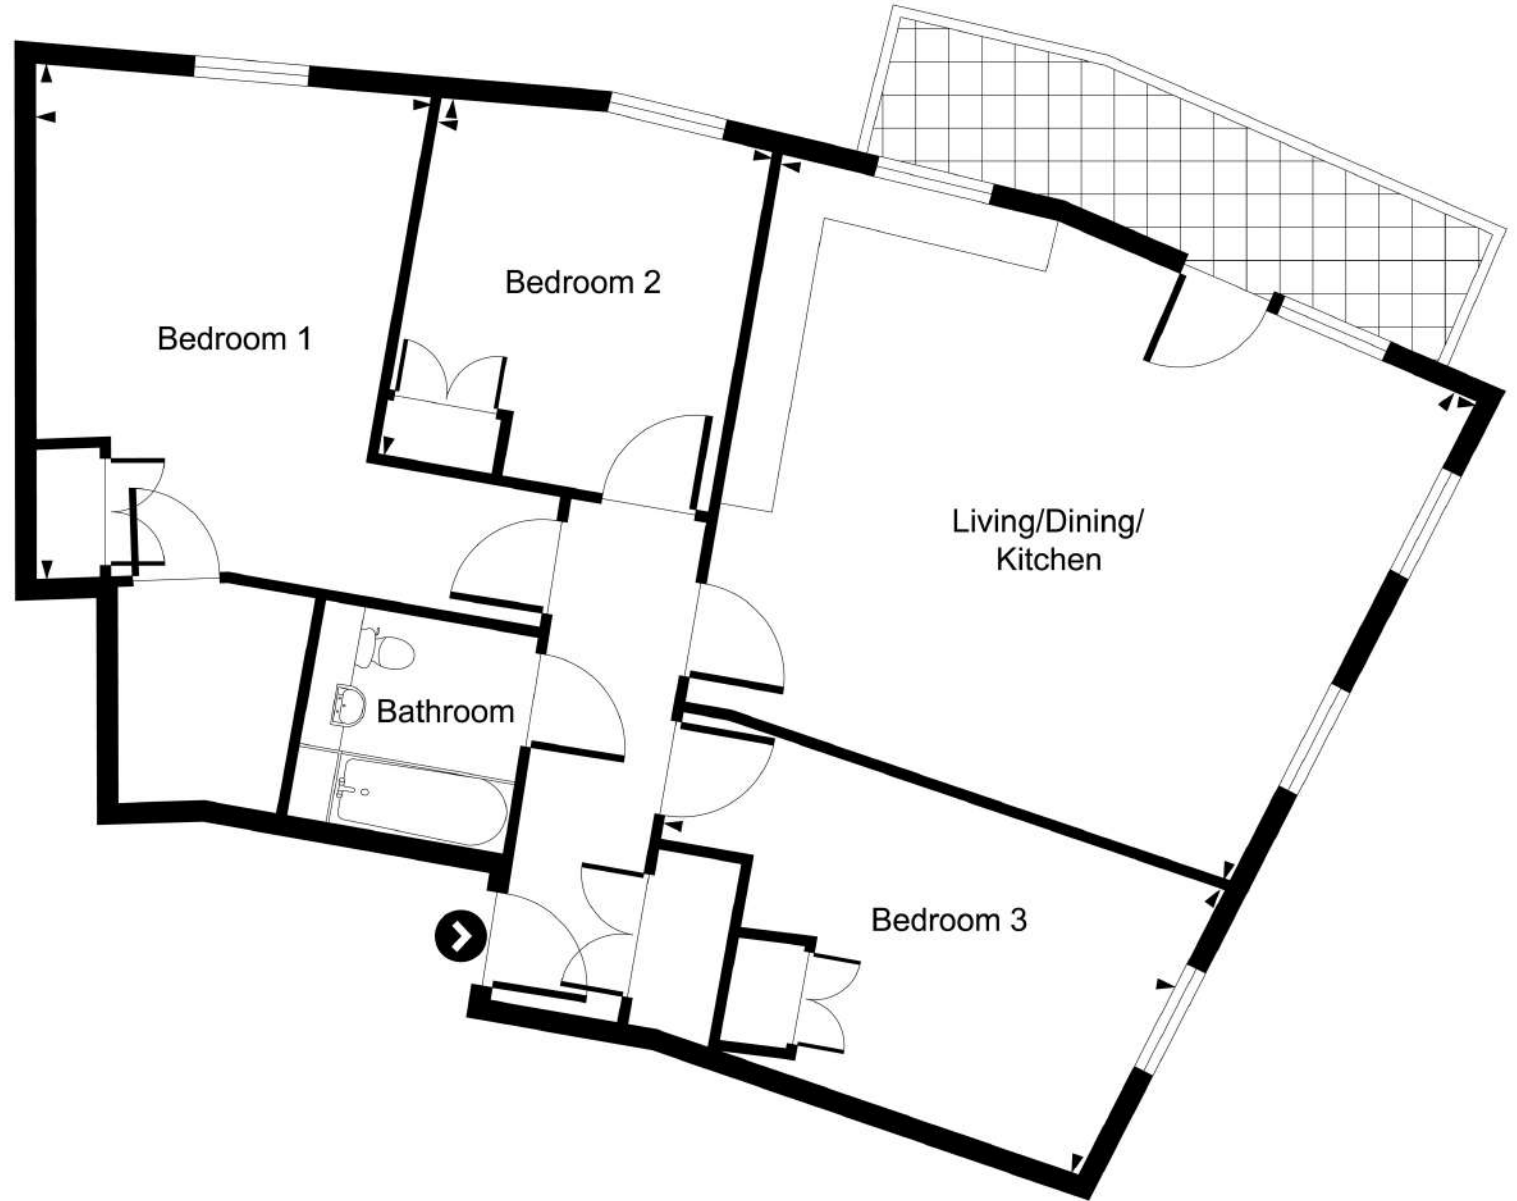

Room	Meters
Living/Dining/Kitchen	6.7 x 5.4
Bedroom 1	4.4 x 4.2
Bedroom 2	3.5 x 3.1
Total	75 m² 806 ft²

Block J3

Apartment 32

Room dimensions

Room	Meters
Living/Dining/Kitchen	7.1 x 3.4
Bedroom	5.1 x 3.6
Total	48 m² 512 ft²

Block J3

Apartment 33

Room dimensions

Room	Meters
Living/Dining/Kitchen	7.1 x 3.7
Bedroom	5.1 x 3.6
Total	49 m² 528 ft²

Block J3 Apartment 34

Room dimensions

Room	Meters
Living/Dining/Kitchen	7.1 x 5.2
Bedroom 1	4.9 x 3.7
Bedroom 2	3.5 x 3.2
Bedroom 3	5.5 x 3.1

Total	96 m ² 1033 ft ²
-------	---

Block J3

Apartment 35

Room dimensions

Room	Meters
Living/Dining/Kitchen	7.2 x 6.1
Bedroom 1	4.5 x 3.8
Bedroom 2	3.4 x 2.8
Total	74 m ² 798 ft ²

Block J3 Apartment 37

Room dimensions

Room	Meters
Living/Dining/Kitchen	6.7 x 5.2
Bedroom 1	4.8 x 3.8
Bedroom 2	3.5 x 3.0

Total	74 m ² 801 ft ²
-------	--

Block J3

Apartment 38

Room dimensions

Room	Meters
Living/Dining/Kitchen	8.2 x 5.1
Bedroom 1	4.7 x 4.0
Bedroom 2	4.0 x 3.6
Total	87 m² 941 ft²