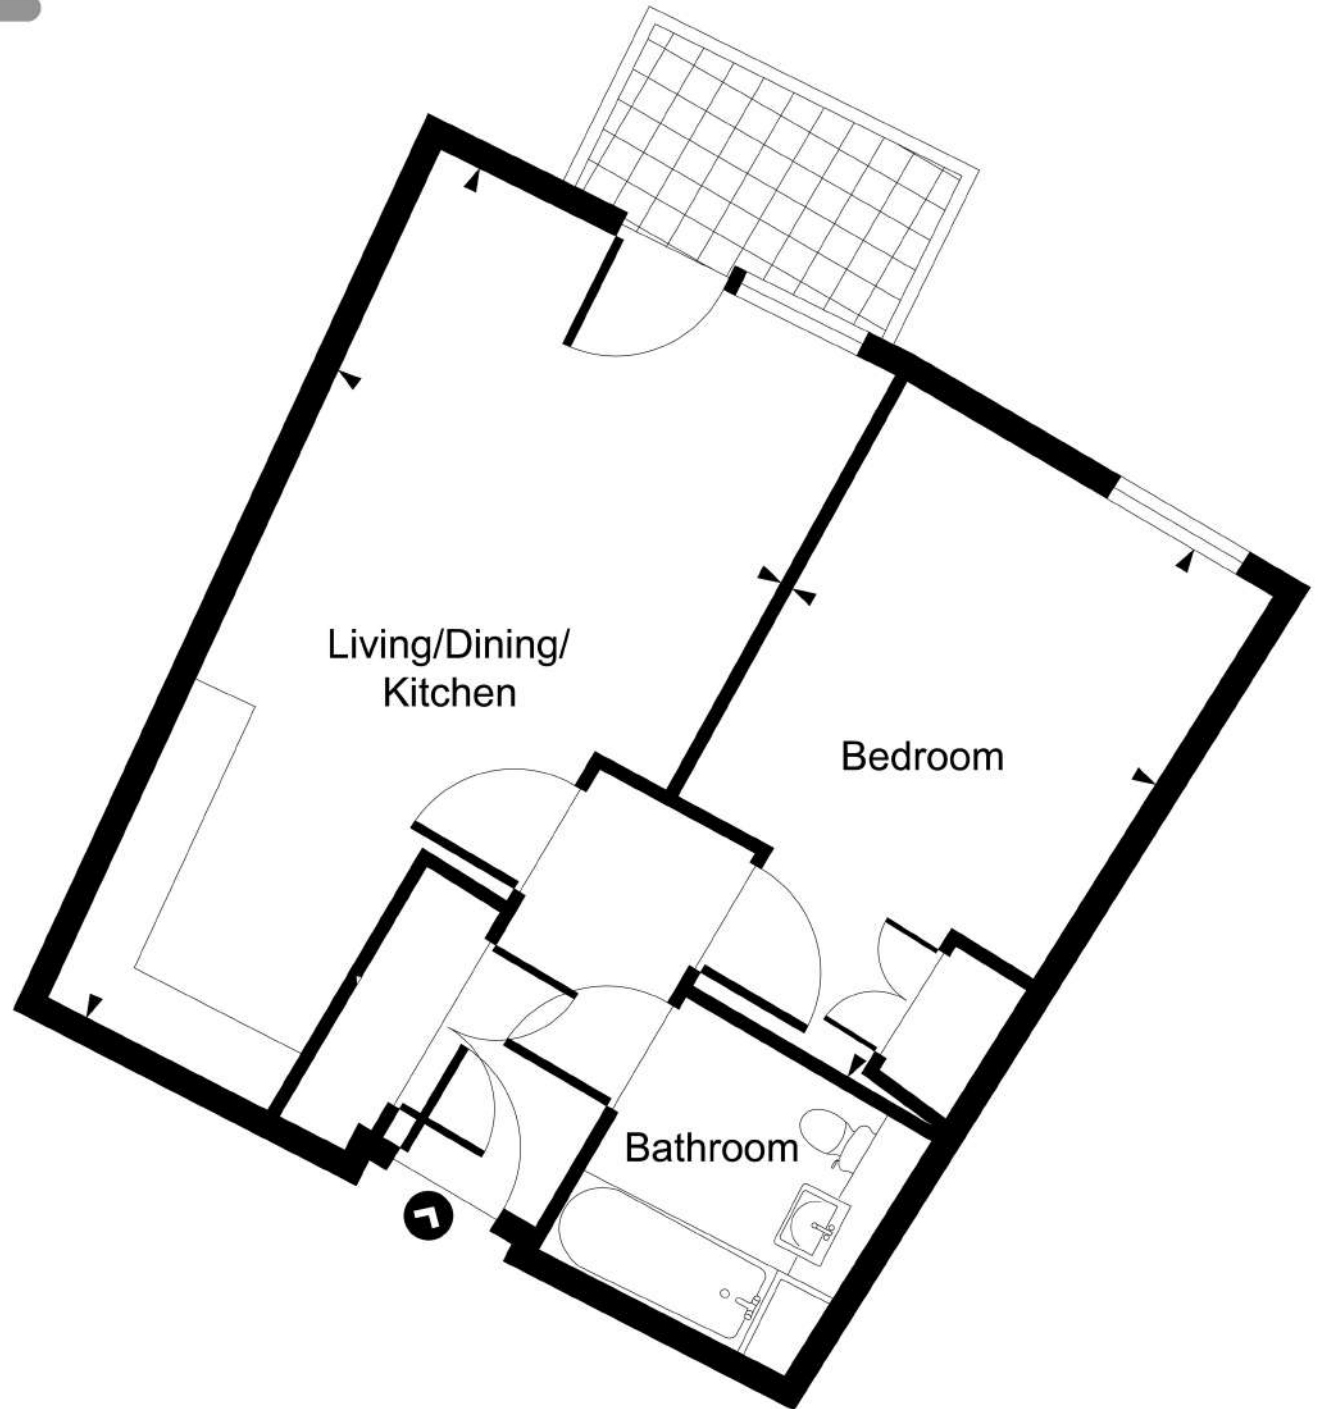

Total	75 m ² 806 ft ²
-------	--

Block J3 Apartment 21

Room dimensions

Room	Meters
Living/Dining/Kitchen	6.7 x 5.2
Bedroom 1	4.8 x 3.8
Bedroom 2	3.5 x 3.0

Total	74 m ² 801 ft ²
-------	--

Block J3 Apartment 22

Room dimensions

Room	Meters
Living/Dining/Kitchen	8.2 x 5.1
Bedroom 1	4.7 x 4.0
Bedroom 2	4.0 x 3.6

Total	87 m ² 941 ft ²
-------	--

Block J3

Apartment 23

Room dimensions

Room	Meters
Living/Dining/Kitchen	7.1 x 3.9
Bedroom	4.8 x 3.2
Total	47 m ² 506 ft ²

Block J3

Apartment 24

Room dimensions

Room	Meters
Living/Dining/Kitchen	7.1 x 3.9
Bedroom	4.8 x 3.2
Total	48 m ² 512 ft ²

Block J3

Apartment 25

Room dimensions

Room	Meters
Living/Dining/Kitchen	7.1 x 3.9
Bedroom	4.8 x 3.2
Total	49 m² 528 ft²

Block J3 Apartment 26

Room dimensions

Room	Meters
Living/Dining/Kitchen	7.1 x 5.2
Bedroom 1	4.9 x 3.7
Bedroom 2	3.5 x 3.2
Bedroom 3	5.5 x 3.1

Total	96 m ² 1033 ft ²
-------	---

Block J3 Apartment 27

Room dimensions