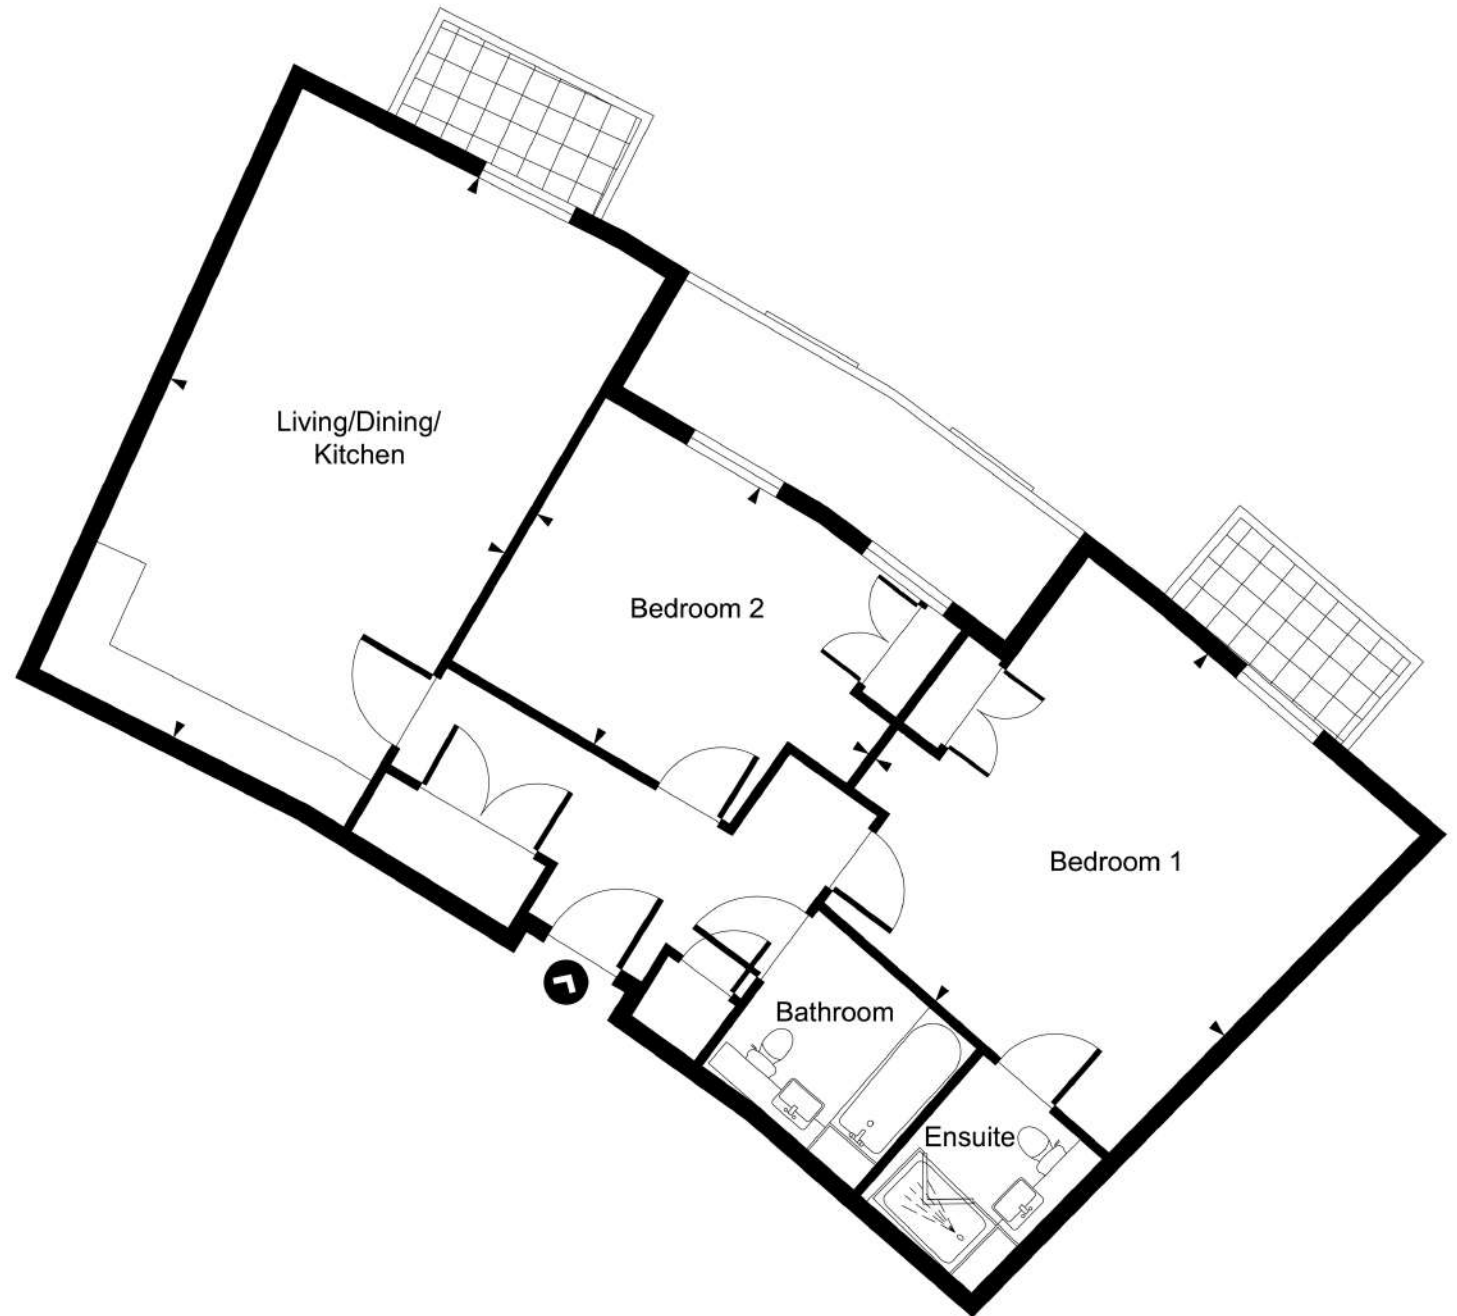

Block J3

Apartment 39

Room dimensions

Room	Meters
Living/Dining/Kitchen	7.1 x 3.9
Bedroom	4.8 x 3.2
Total	47 m² 506 ft²

Block J3 Apartment 56

Room dimensions

Room	Meters
Living/Dining/Kitchen	6.8. x 5.6
Bedroom 1	4.4 x 3.4
Bedroom 2	3.5 x 3.4
Total	86 m² 928 ft²

Block J3 Apartment 57

Room dimensions

Room	Meters
Living/Dining/Kitchen	7.1. x 3.8
Bedroom 1	5.0 x 4.9
Bedroom 2	4.5 x 3.4

Total	90 m ² 966 ft ²
-------	--

Block J3 Apartment 58

Room dimensions	
Room	Meters
Living/Dining/Kitchen	10.9 x 5.7
Bedroom 1	7.1 x 3.1
Bedroom 2	5.7 x 2.9
Bedroom 3	4.2 x 2.8
<hr/>	
Total	126 m ² 1353 ft ²