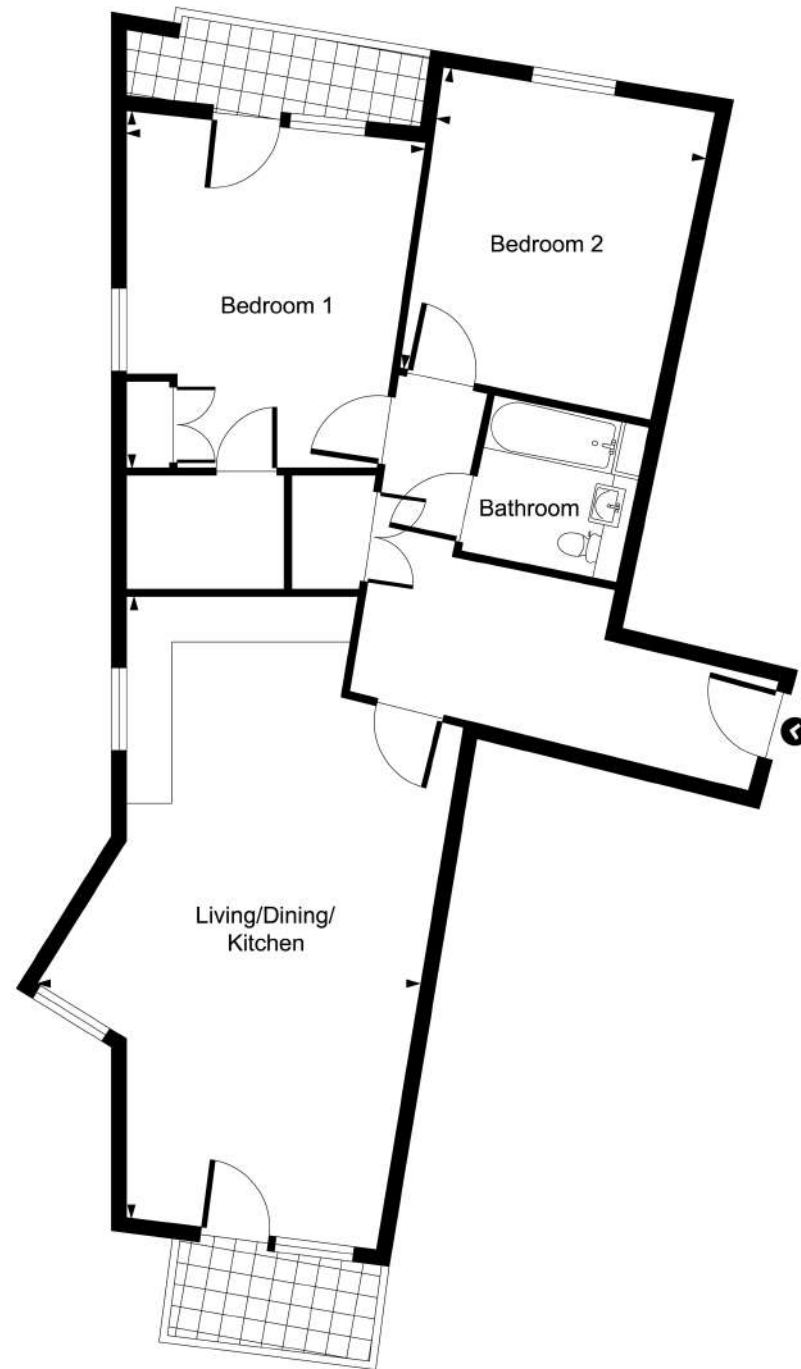

Total	96 m ² 1033 ft ²
-------	---

Block J3

Apartment 35

Room dimensions

Room	Meters
Living/Dining/Kitchen	7.2 x 6.1
Bedroom 1	4.5 x 3.8
Bedroom 2	3.4 x 2.8
Total	74 m ² 798 ft ²

Block J3 Apartment 37

Room dimensions

Room	Meters
Living/Dining/Kitchen	6.7 x 5.2
Bedroom 1	4.8 x 3.8
Bedroom 2	3.5 x 3.0

Total	74 m ² 801 ft ²
-------	--

Block J3

Apartment 38

Room dimensions

Room	Meters
Living/Dining/Kitchen	8.2 x 5.1
Bedroom 1	4.7 x 4.0
Bedroom 2	4.0 x 3.6
Total	87 m² 941 ft²

Block J3

Apartment 39

Room dimensions

Room	Meters
Living/Dining/Kitchen	7.1 x 3.9
Bedroom	4.8 x 3.2
Total	47 m² 506 ft²

Block J3 Apartment 56

Room dimensions

Room	Meters
Living/Dining/Kitchen	6.8. x 5.6
Bedroom 1	4.4 x 3.4
Bedroom 2	3.5 x 3.4
Total	86 m² 928 ft²

Block J3 Apartment 57

Room dimensions

Room	Meters
Living/Dining/Kitchen	7.1. x 3.8
Bedroom 1	5.0 x 4.9
Bedroom 2	4.5 x 3.4

Total	90 m ² 966 ft ²
-------	--

Block J3 Apartment 58

Room dimensions	
Room	Meters
Living/Dining/Kitchen	10.9 x 5.7
Bedroom 1	7.1 x 3.1
Bedroom 2	5.7 x 2.9
Bedroom 3	4.2 x 2.8
<hr/>	
Total	126 m ² 1353 ft ²