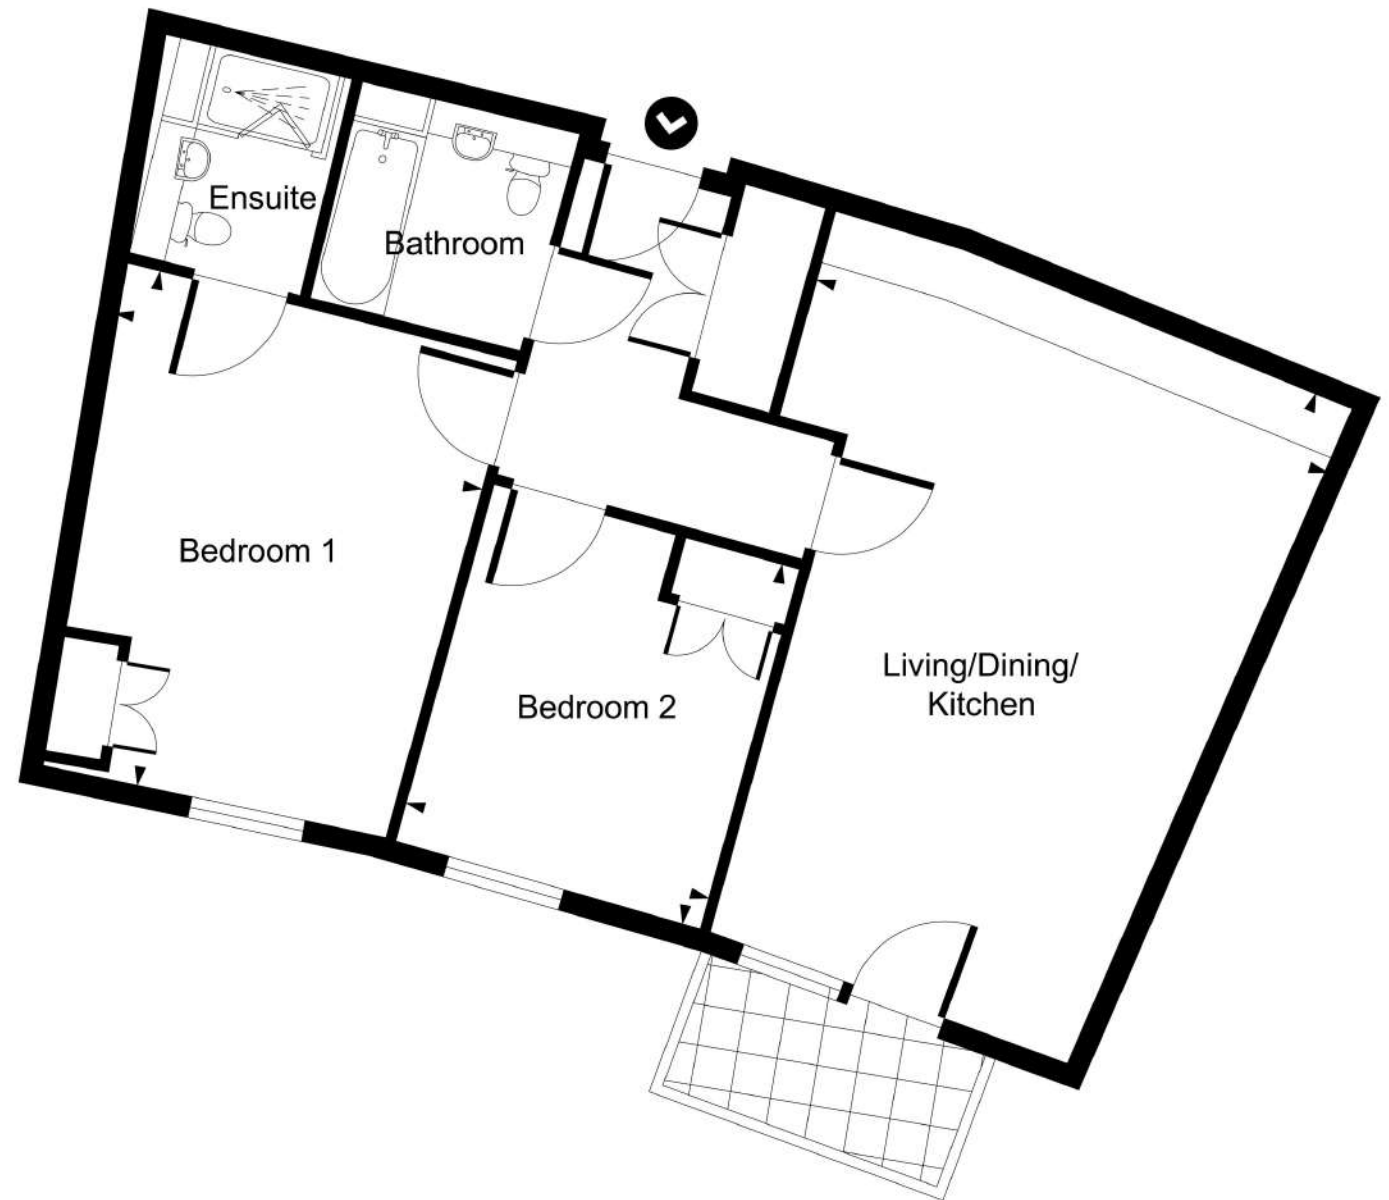

Total	96 m ² 1033 ft ²
-------	---

Block J3 Apartment 11

Room dimensions

Room	Meters
Living/Dining/Kitchen	7.2 x 6.1
Bedroom 1	4.5 x 3.8
Bedroom 2	3.4 x 2.8

Total	74 m ² 798 ft ²
-------	--

Block J3

Apartment 12

Room dimensions

Room	Meters
Living/Dining/Kitchen	6.7 x 5.4
Bedroom 1	4.4 x 4.2
Bedroom 2	3.5 x 3.1
Total	75 m² 806 ft²

Block J3 Apartment 13

Room dimensions

Room	Meters
Living/Dining/Kitchen	6.7 x 5.2
Bedroom 1	4.8 x 3.8
Bedroom 2	3.5 x 3.0

Total	74 m ² 801 ft ²
-------	--

Block J3 Apartment 14

Room dimensions

Room	Meters
Living/Dining/Kitchen	8.2 x 5.1
Bedroom 1	4.7 x 4.0
Bedroom 2	4.0 x 3.6
Total	87 m² 941 ft²

Block J3

Apartment 15

Room dimensions

Room	Meters
Living/Dining/Kitchen	7.1 x 3.9
Bedroom	4.8 x 3.2
Total	47 m ² 506 ft ²

Block J3

Apartment 16

Room dimensions

Room	Meters
Living/Dining/Kitchen	7.1 x 3.9
Bedroom	4.8 x 3.2
Total	48 m ² 512 ft ²