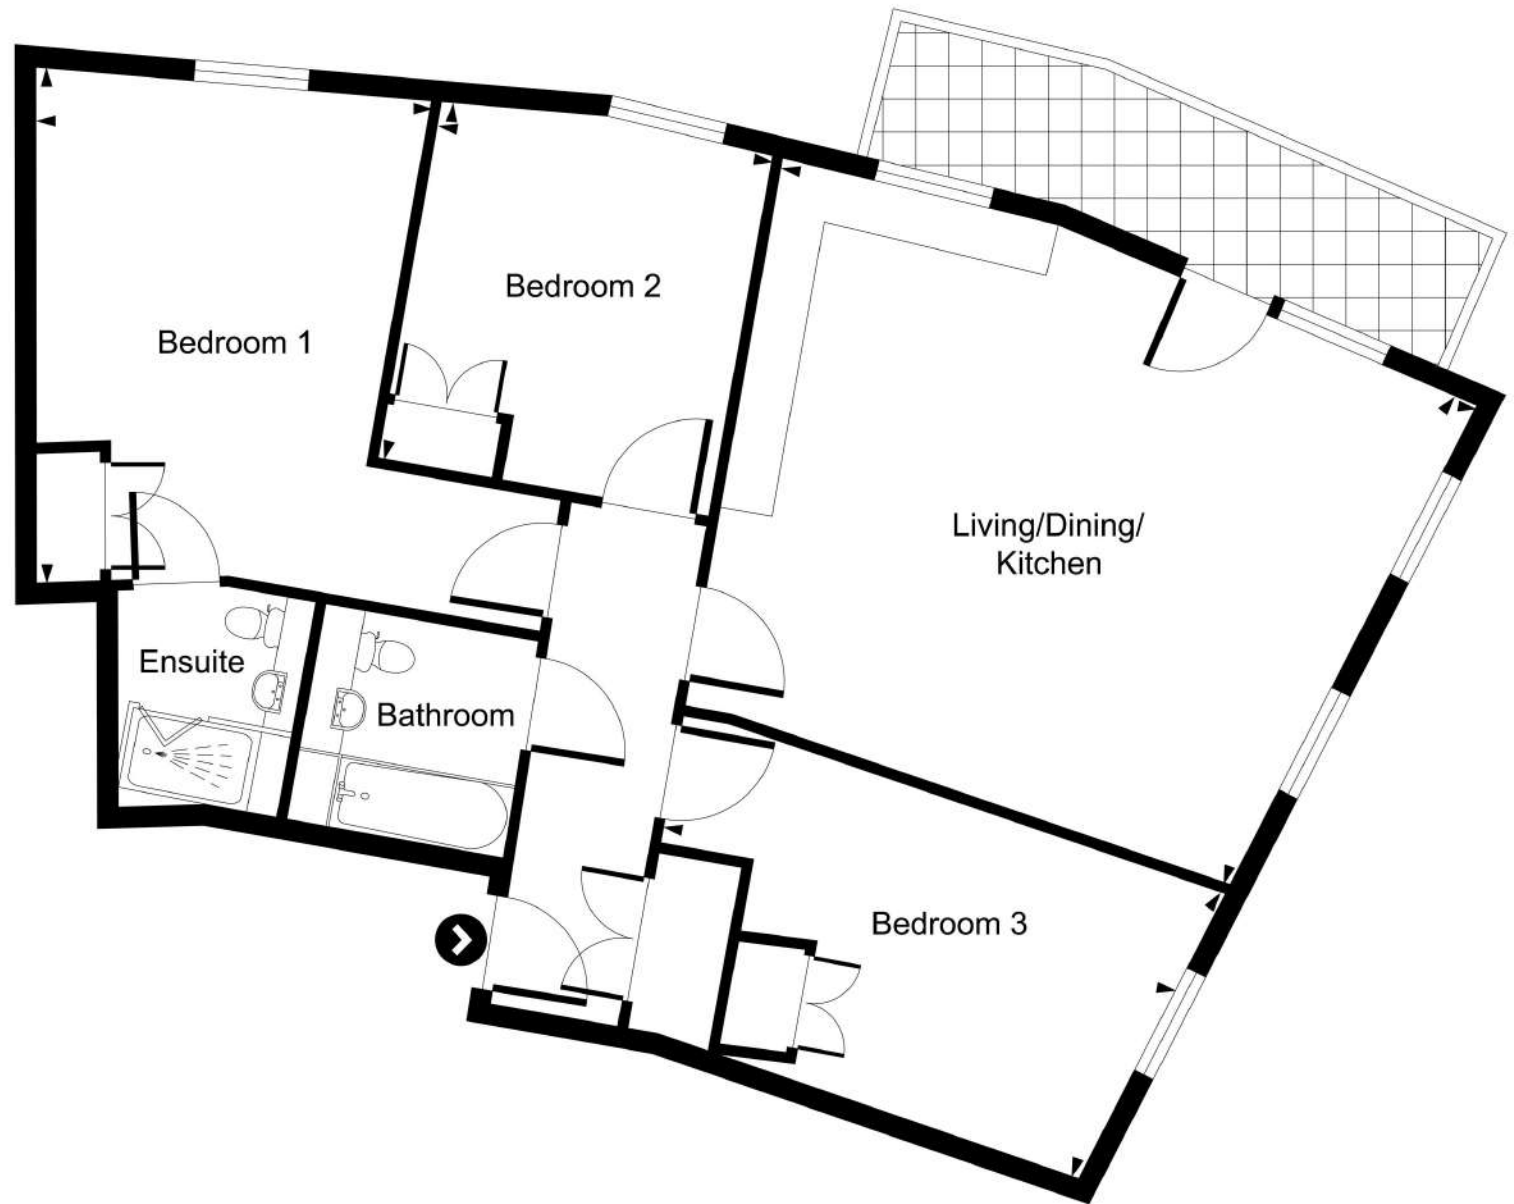

Room dimensions

Room	Meters
Living/Dining/Kitchen	8.2 x 5.1
Bedroom 1	4.7 x 4.0
Bedroom 2	4.0 x 3.6

Total	87 m ² 941 ft ²
-------	--

Block J3

Apartment 23

Room dimensions

Room	Meters
Living/Dining/Kitchen	7.1 x 3.9
Bedroom	4.8 x 3.2
Total	47 m ² 506 ft ²

Block J3

Apartment 24

Room dimensions

Room	Meters
Living/Dining/Kitchen	7.1 x 3.9
Bedroom	4.8 x 3.2
Total	48 m ² 512 ft ²

Block J3

Apartment 25

Room dimensions

Room	Meters
Living/Dining/Kitchen	7.1 x 3.9
Bedroom	4.8 x 3.2
Total	49 m² 528 ft²

Block J3 Apartment 26

Room dimensions

Room	Meters
Living/Dining/Kitchen	7.1 x 5.2
Bedroom 1	4.9 x 3.7
Bedroom 2	3.5 x 3.2
Bedroom 3	5.5 x 3.1

Total	96 m ² 1033 ft ²
-------	---

Block J3 Apartment 27

Room dimensions

Room	Meters
Living/Dining/Kitchen	7.2 x 6.1
Bedroom 1	4.5 x 3.8
Bedroom 2	3.4 x 2.8
<hr/>	
Total	74 m ² 798 ft ²

Block J3

Apartment 28

Room dimensions

Room	Meters
Kitchen/Living/Dining	6.7 x 5.2
Bedroom 1	4.4 x 4.2
Bedroom 2	3.5 x 2.9
Total	75 m ² 806 ft ²