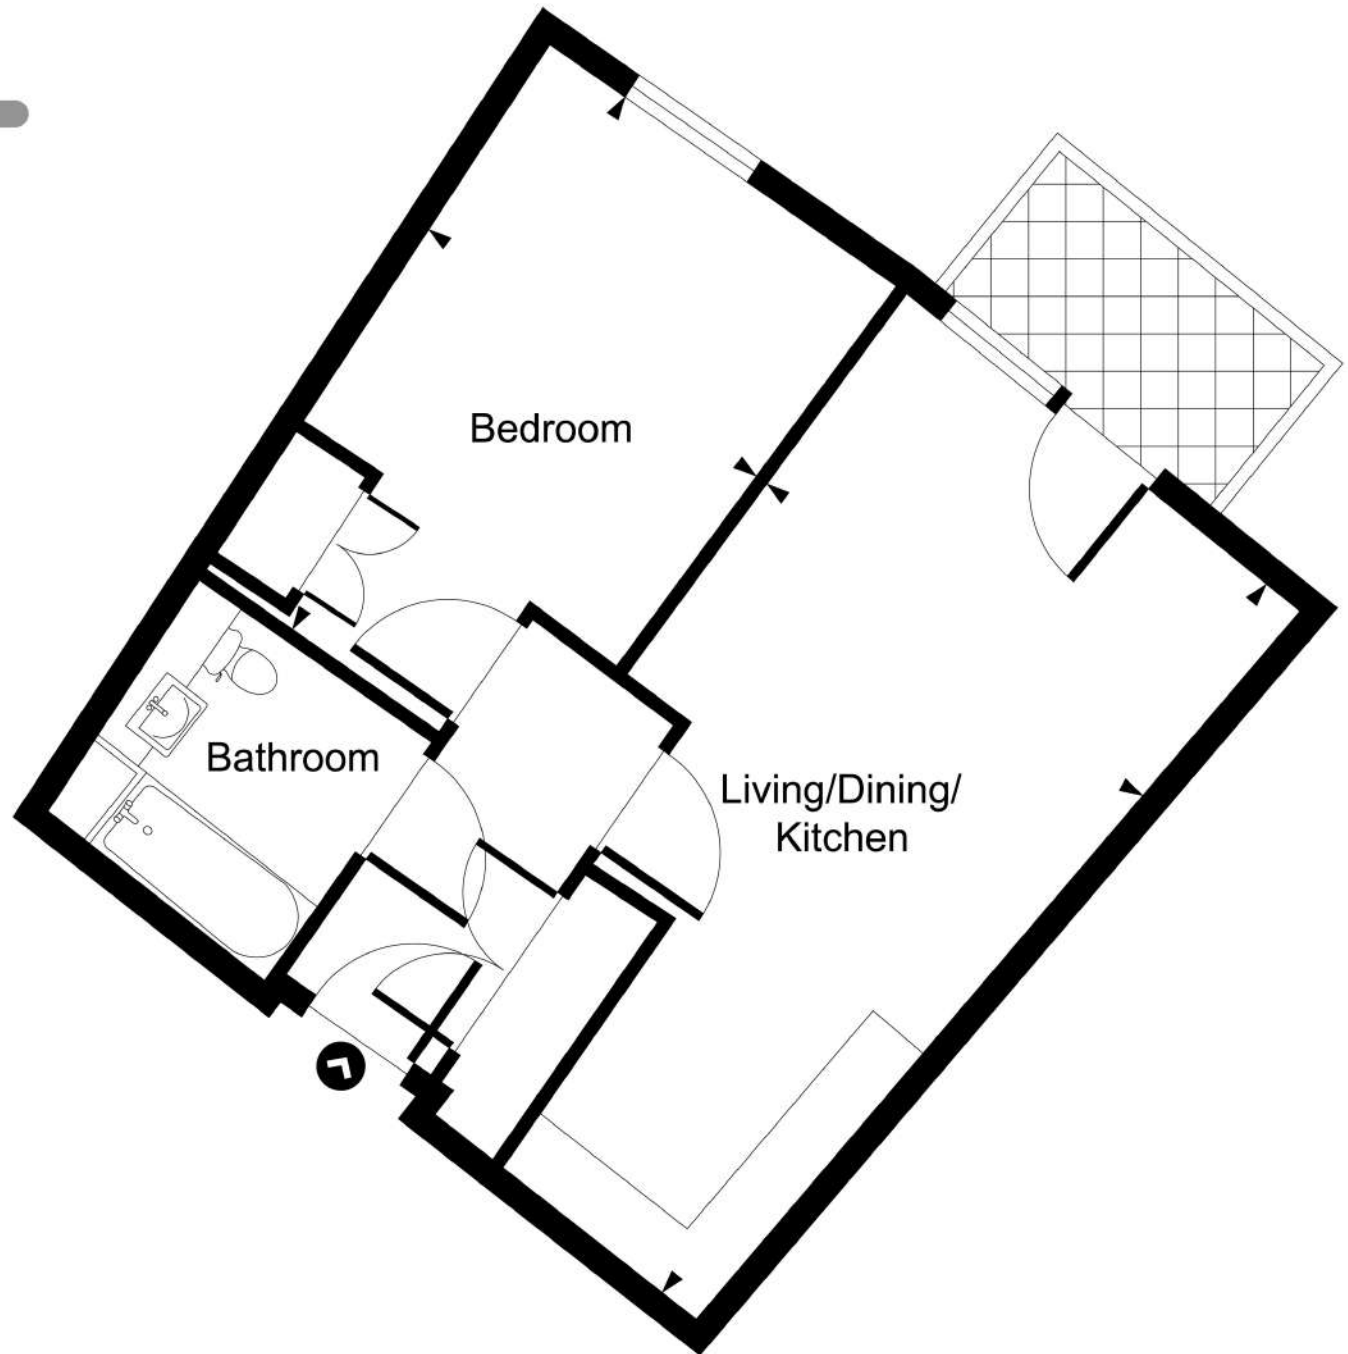

Room dimensions

Room	Meters
Living/Dining/Kitchen	6.7 x 5.4
Bedroom 1	4.4 x 4.2
Bedroom 2	3.5 x 3.1
Total	75 m² 806 ft²

Block J3 Apartment 13

Room dimensions

Room	Meters
Living/Dining/Kitchen	6.7 x 5.2
Bedroom 1	4.8 x 3.8
Bedroom 2	3.5 x 3.0

Total	74 m ² 801 ft ²
-------	--

Block J3 Apartment 14

Room dimensions

Room	Meters
Living/Dining/Kitchen	8.2 x 5.1
Bedroom 1	4.7 x 4.0
Bedroom 2	4.0 x 3.6
Total	87 m² 941 ft²

Block J3

Apartment 15

Room dimensions

Room	Meters
Living/Dining/Kitchen	7.1 x 3.9
Bedroom	4.8 x 3.2
Total	47 m ² 506 ft ²

Block J3

Apartment 16

Room dimensions

Room	Meters
Living/Dining/Kitchen	7.1 x 3.9
Bedroom	4.8 x 3.2
Total	48 m ² 512 ft ²

Block J3

Apartment 17

Room dimensions

Room	Meters
Living/Dining/Kitchen	7.1 x 3.9
Bedroom	4.8 x 3.2
Total	49 m² 528 ft²

Block J3 Apartment 18

Room dimensions

Room	Meters
Living/Dining/Kitchen	7.1 x 5.2
Bedroom 1	4.9 x 3.7
Bedroom 2	3.5 x 3.2
Bedroom 3	5.5 x 3.1
Total	96 m² 1033 ft²