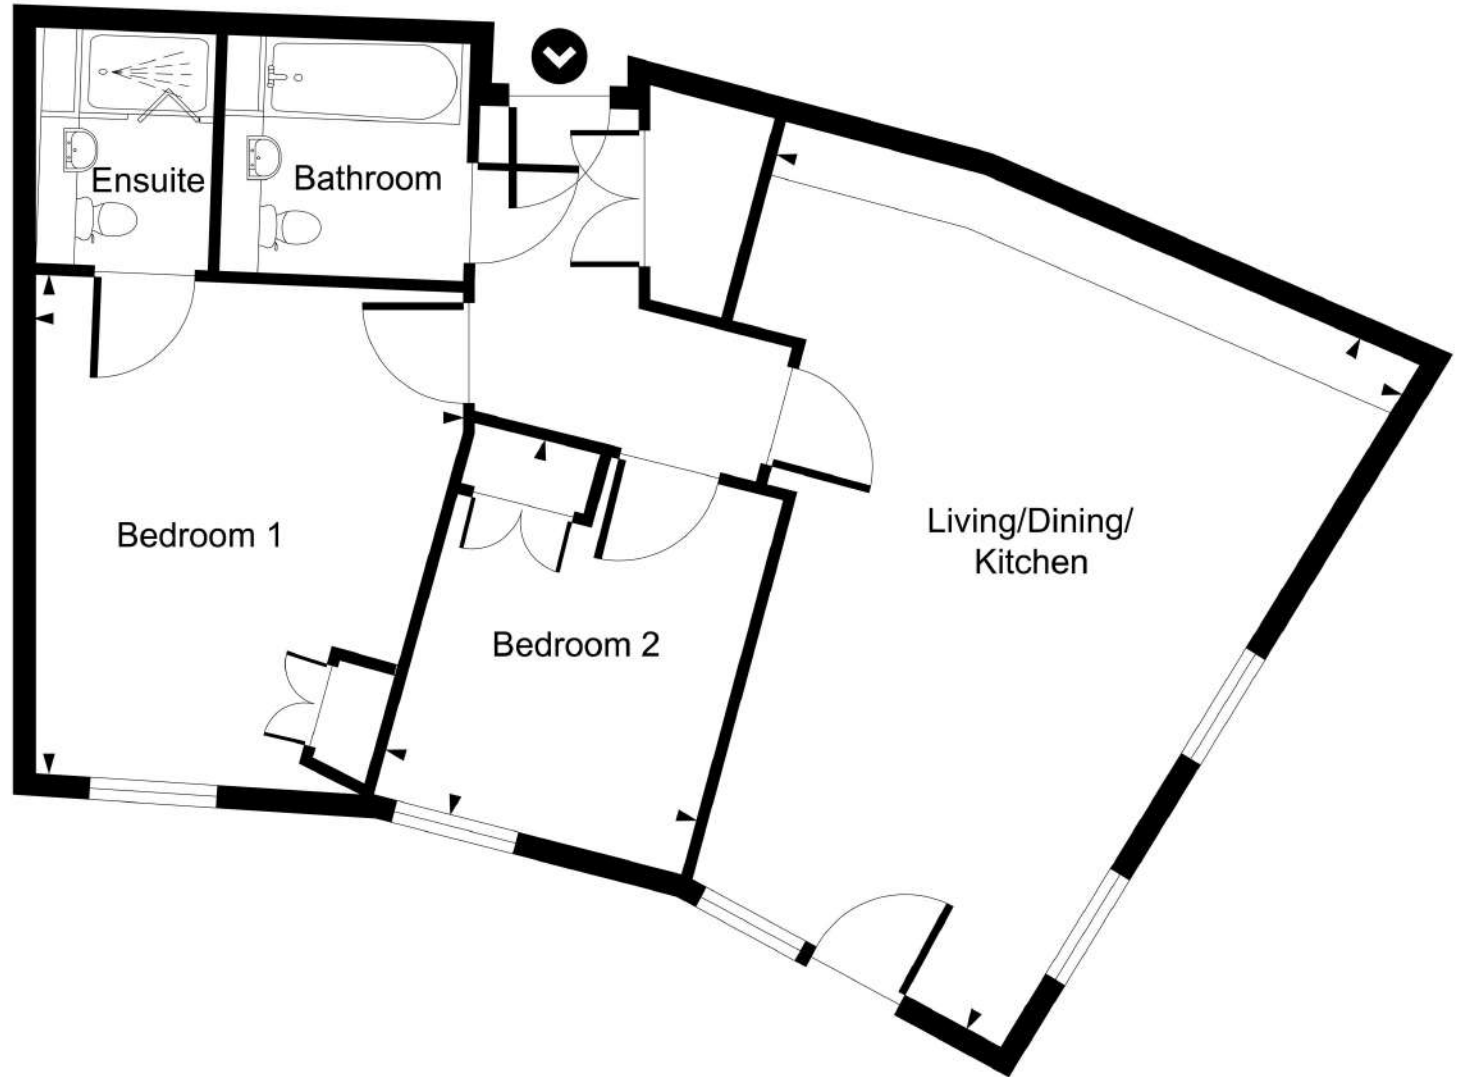

Block J3 Apartment 01

Room dimensions

Room	Meters
Living/Dining/Kitchen	7.1 x 4.8
Bedroom 1	4.8 x 3.9
Bedroom 2	3.8 x 3.6
Total	81 m² 873 ft²

Block J3 Apartment 02

Room dimensions

Room	Meters
Living/Dining/Kitchen	7.1 x 5.2
Bedroom 1	4.9 x 3.7
Bedroom 2	3.5 x 3.2
Bedroom 3	5.5 x 3.1

Total	96 m ² 1033 ft ²
-------	---

Block J3

Apartment 03

Room dimensions

Room	Meters
Living/Dining/Kitchen	7.2 x 6.1
Bedroom 1	4.5 x 3.8
Bedroom 2	3.4 x 2.8
Total	74 m² 798 ft²

Block J3 Apartment 04

Room dimensions

Room	Meters
Living/Dining/Kitchen	6.7 x 5.4
Bedroom 1	4.4 x 4.2
Bedroom 2	3.5 x 3.1
Total	75 m² 806 ft²

Block J3 Apartment 05

Room dimensions

Room	Meters
Living/Dining/Kitchen	6.7 x 5.2
Bedroom 1	4.8 x 3.8
Bedroom 2	3.5 x 3.0

Total	74 m ² 801 ft ²
-------	--

Block J3 Apartment 06

Room dimensions

Room	Meters
Living/Dining/Kitchen	8.6 x 5.0
Bedroom 1	4.7 x 4.0
Bedroom 2	4.2 x 3.6

Total	87 m ² 941 ft ²
-------	--

Block J3

Apartment 07