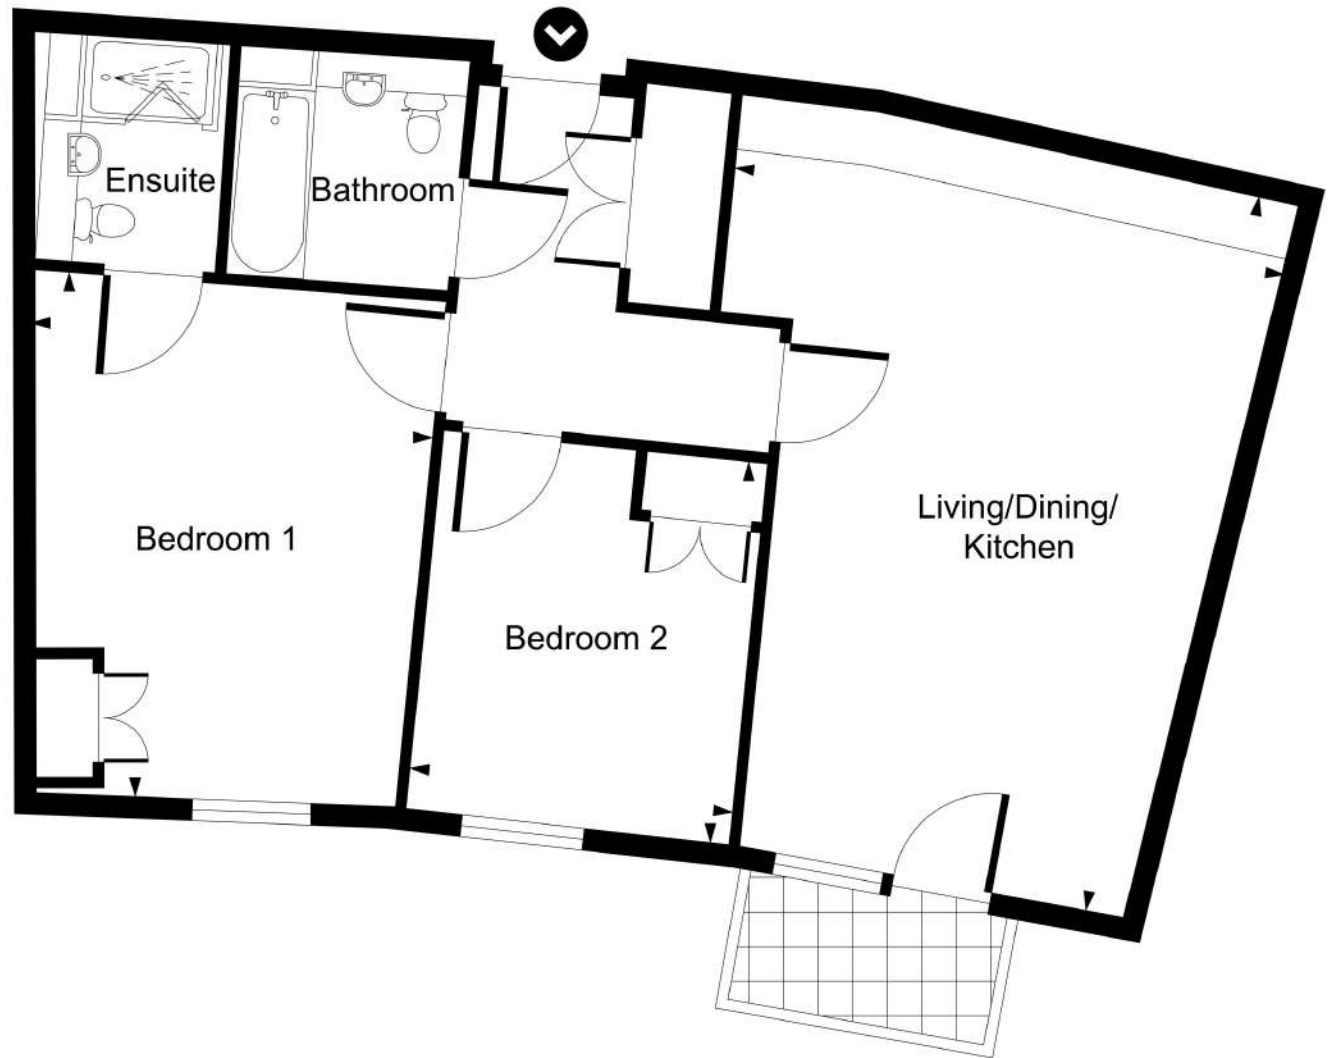

Block J3 Apartment 26

Room dimensions

Room	Meters
Living/Dining/Kitchen	7.1 x 5.2
Bedroom 1	4.9 x 3.7
Bedroom 2	3.5 x 3.2
Bedroom 3	5.5 x 3.1

Total	96 m ² 1033 ft ²
-------	---

Block J3 Apartment 27

Room dimensions

Room	Meters
Living/Dining/Kitchen	7.2 x 6.1
Bedroom 1	4.5 x 3.8
Bedroom 2	3.4 x 2.8
<hr/>	
Total	74 m ² 798 ft ²

Block J3

Apartment 28

Room dimensions

Room	Meters
Kitchen/Living/Dining	6.7 x 5.2
Bedroom 1	4.4 x 4.2
Bedroom 2	3.5 x 2.9
Total	75 m ² 806 ft ²

Block J3 Apartment 29

Room dimensions

Room	Meters
Living/Dining/Kitchen	6.7 x 5.2
Bedroom 1	4.8 x 3.8
Bedroom 2	3.5 x 3.0

Total	74 m ² 801 ft ²
-------	--

Block J3 Apartment 30

Room dimensions

Room	Meters
Living/Dining/Kitchen	8.2 x 5.1
Bedroom 1	4.7 x 4.0
Bedroom 2	4.0 x 3.6
Total	87 m ² 941 ft ²

Block J3

Apartment 31

Room dimensions

Room	Meters
Living/Dining/Kitchen	7.1 x 3.9
Bedroom	4.8 x 3.2

Total	47 m ² 506 ft ²
-------	--

Block J3

Apartment 36

Room dimensions