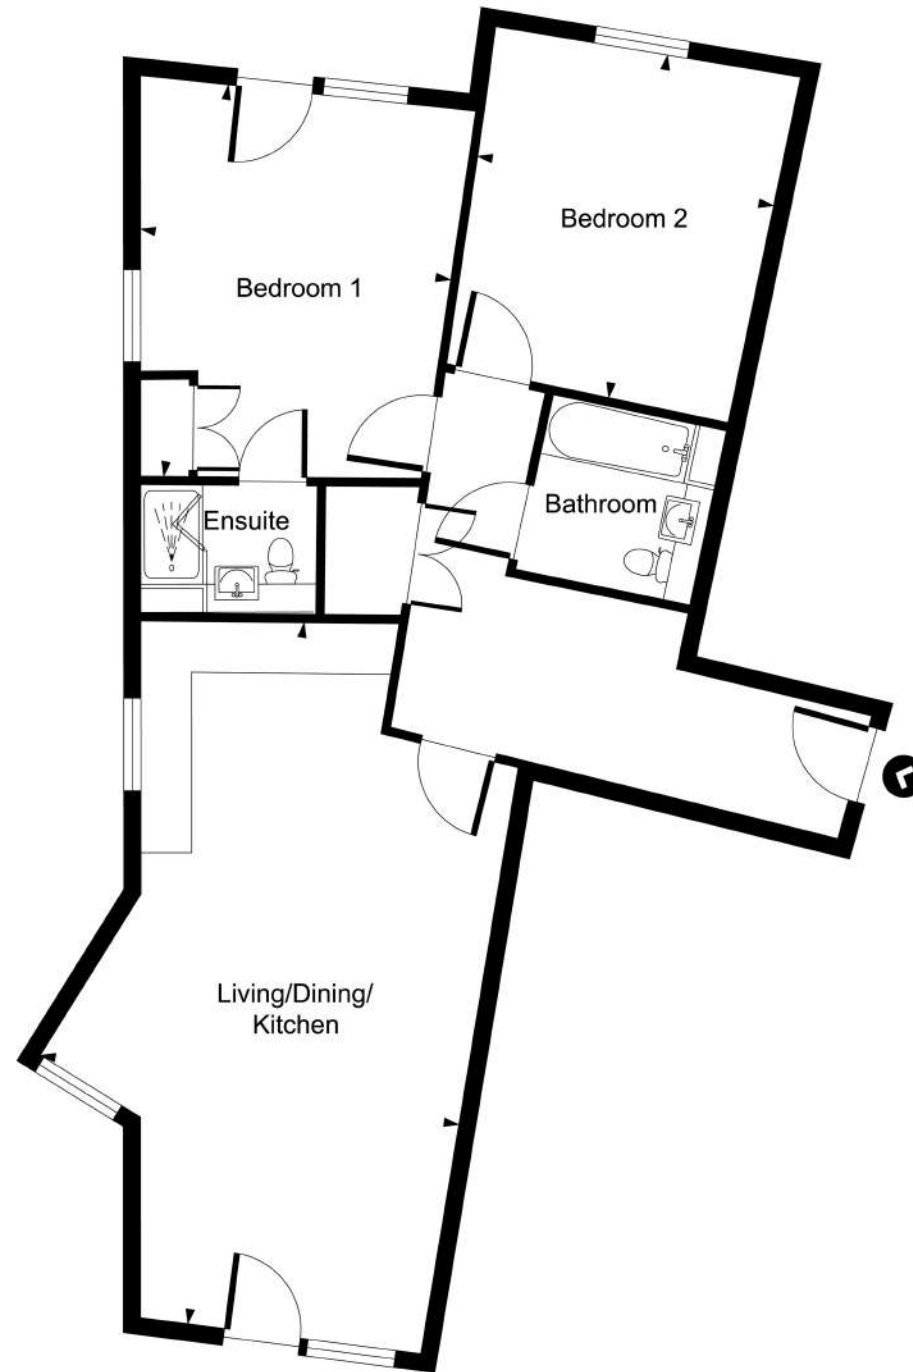

Room	Meters
Living/Dining/Kitchen	6.7 x 5.4
Bedroom 1	4.4 x 4.2
Bedroom 2	3.5 x 3.1
Total	75 m² 806 ft²

Block J3 Apartment 05

Room dimensions

Room	Meters
Living/Dining/Kitchen	6.7 x 5.2
Bedroom 1	4.8 x 3.8
Bedroom 2	3.5 x 3.0

Total	74 m ² 801 ft ²
-------	--

Block J3 Apartment 06

Room dimensions

Room	Meters
Living/Dining/Kitchen	8.6 x 5.0
Bedroom 1	4.7 x 4.0
Bedroom 2	4.2 x 3.6

Total	87 m ² 941 ft ²
-------	--

Block J3

Apartment 07

Room dimensions

Room	Meters
Living/Dining/Kitchen	7.1 x 3.9
Bedroom	4.8 x 3.2

Total	47 m ² 506 ft ²
-------	--

Block J3

Apartment 08

Room dimensions

Room	Meters
Living/Dining/Kitchen	7.1 x 3.9
Bedroom	4.8 x 3.2
Total	48 m ² 512 ft ²

Block J3

Apartment 09

Room dimensions

Room	Meters
Living/Dining/Kitchen	7.1 x 3.9
Bedroom	4.8 x 3.2
Total	49 m² 528 ft²

Block J3 Apartment 10

Room dimensions

Room	Meters
Living/Dining/Kitchen	7.1 x 5.2
Bedroom 1	4.9 x 3.7
Bedroom 2	3.5 x 3.2
Bedroom 3	5.5 x 3.1