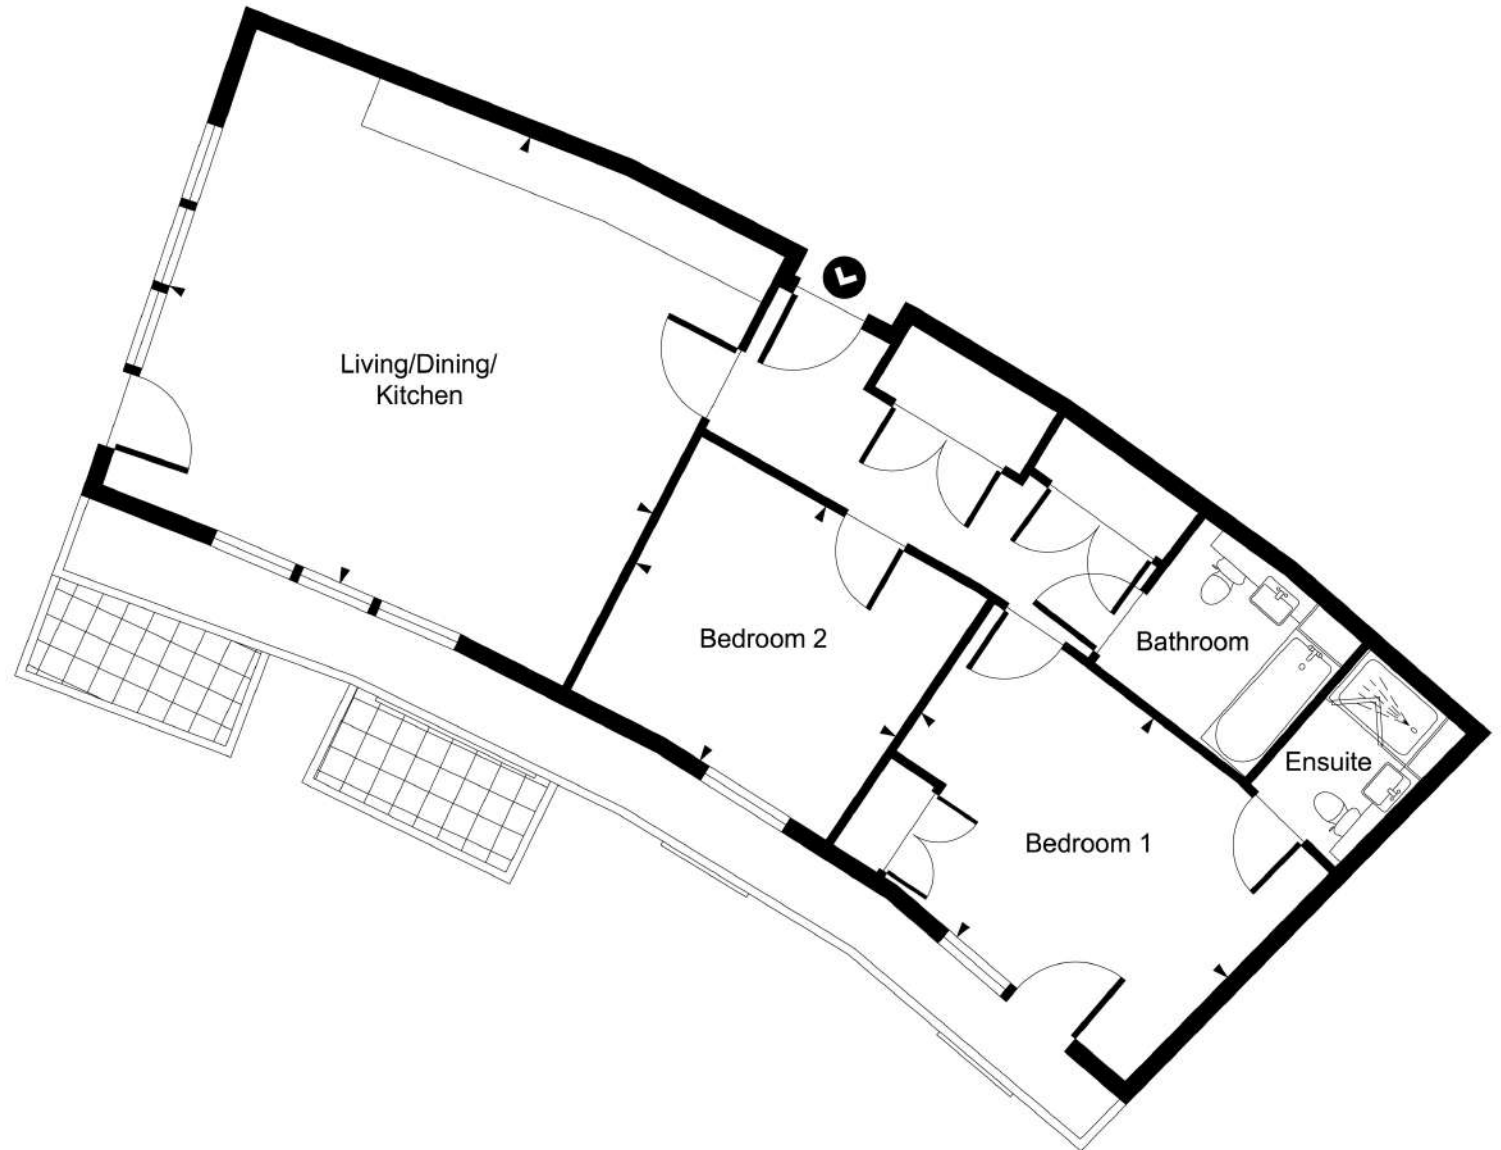

Block J3

Apartment 39

Room dimensions

Room	Meters
Living/Dining/Kitchen	7.1 x 3.9
Bedroom	4.8 x 3.2
Total	47 m² 506 ft²

Block J3 Apartment 56

Room dimensions

Room	Meters
Living/Dining/Kitchen	6.8. x 5.6
Bedroom 1	4.4 x 3.4
Bedroom 2	3.5 x 3.4
Total	86 m² 928 ft²

Block J3 Apartment 57

Room dimensions

Room	Meters
Living/Dining/Kitchen	7.1. x 3.8
Bedroom 1	5.0 x 4.9
Bedroom 2	4.5 x 3.4

Total	90 m ² 966 ft ²
-------	--

Block J3 Apartment 58

Room dimensions	
Room	Meters
Living/Dining/Kitchen	10.9 x 5.7
Bedroom 1	7.1 x 3.1
Bedroom 2	5.7 x 2.9
Bedroom 3	4.2 x 2.8
<hr/>	
Total	126 m ² 1353 ft ²