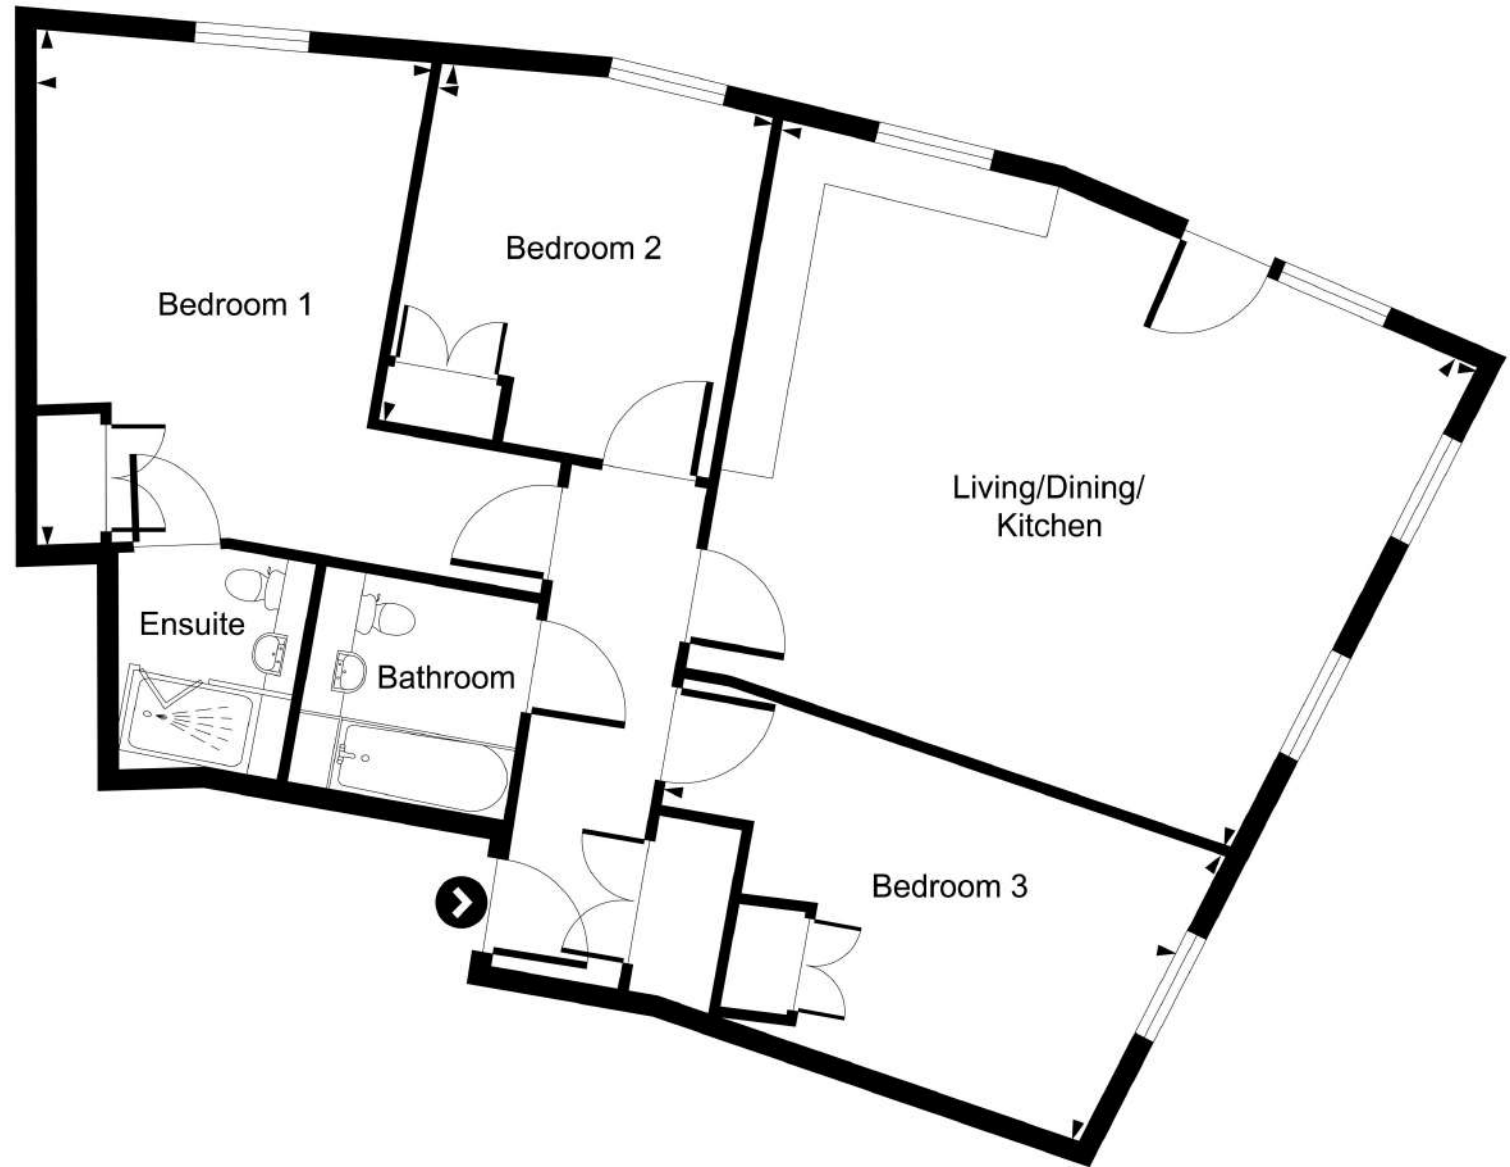

Block J3 Apartment 57

Room dimensions

Room	Meters
Living/Dining/Kitchen	7.1. x 3.8
Bedroom 1	5.0 x 4.9
Bedroom 2	4.5 x 3.4

Total	90 m ² 966 ft ²
-------	--

Block J3 Apartment 58

Room dimensions	
Room	Meters
Living/Dining/Kitchen	10.9 x 5.7
Bedroom 1	7.1 x 3.1
Bedroom 2	5.7 x 2.9
Bedroom 3	4.2 x 2.8
<hr/>	
Total	126 m ² 1353 ft ²

Block J3 Apartment 01

Room dimensions

Room	Meters
Living/Dining/Kitchen	7.1 x 4.8
Bedroom 1	4.8 x 3.9
Bedroom 2	3.8 x 3.6
Total	81 m² 873 ft²

Block J3 Apartment 02

Room dimensions

Room	Meters
Living/Dining/Kitchen	7.1 x 5.2
Bedroom 1	4.9 x 3.7
Bedroom 2	3.5 x 3.2
Bedroom 3	5.5 x 3.1

Total	96 m ² 1033 ft ²
-------	---

Block J3

Apartment 03

Room dimensions

Room	Meters
Living/Dining/Kitchen	7.2 x 6.1
Bedroom 1	4.5 x 3.8
Bedroom 2	3.4 x 2.8
Total	74 m² 798 ft²

Block J3 Apartment 04

Room dimensions

Room	Meters
Living/Dining/Kitchen	6.7 x 5.4
Bedroom 1	4.4 x 4.2
Bedroom 2	3.5 x 3.1
Total	75 m² 806 ft²

Block J3 Apartment 05

Room dimensions

Room	Meters
Living/Dining/Kitchen	6.7 x 5.2
Bedroom 1	4.8 x 3.8
Bedroom 2	3.5 x 3.0