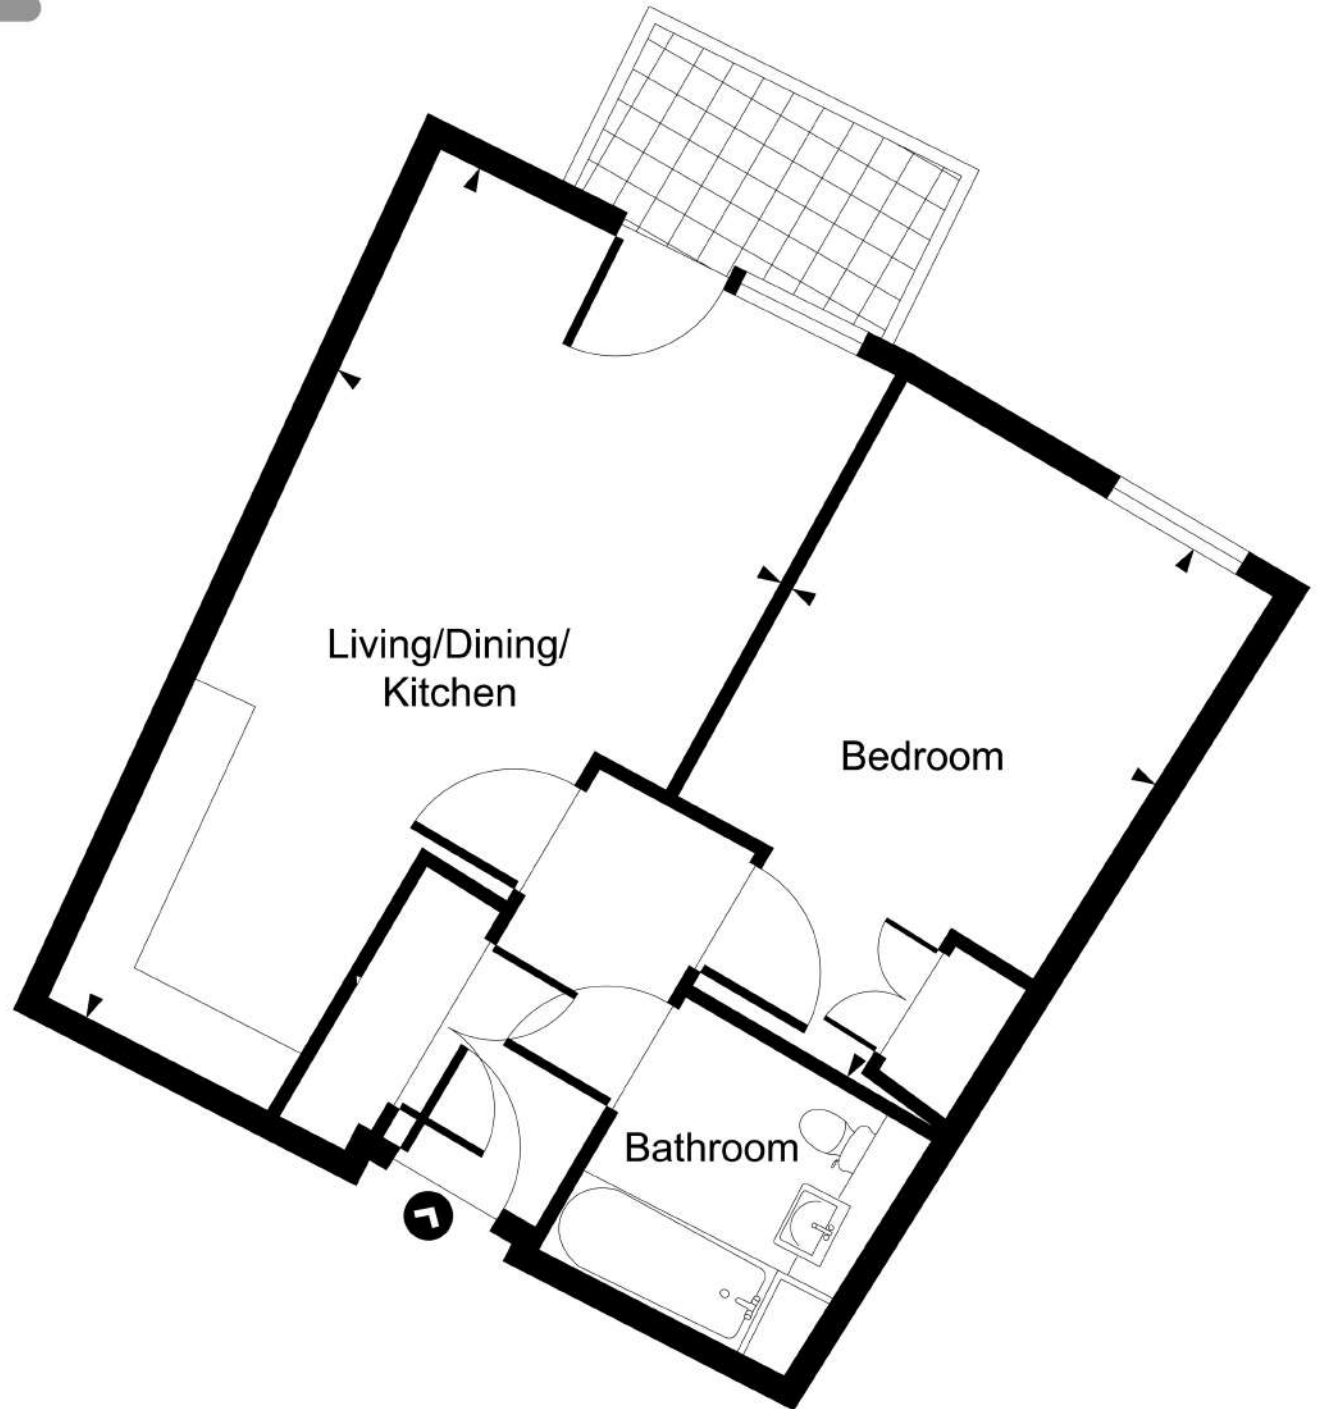

Room dimensions

Room	Meters
Living/Dining/Kitchen	6.7 x 5.4
Bedroom 1	4.4 x 4.2
Bedroom 2	3.5 x 3.1
Total	75 m² 806 ft²

Block J3 Apartment 13

Room dimensions

Room	Meters
Living/Dining/Kitchen	6.7 x 5.2
Bedroom 1	4.8 x 3.8
Bedroom 2	3.5 x 3.0

Total	74 m ² 801 ft ²
-------	--

Block J3 Apartment 14

Room dimensions

Room	Meters
Living/Dining/Kitchen	8.2 x 5.1
Bedroom 1	4.7 x 4.0
Bedroom 2	4.0 x 3.6
Total	87 m² 941 ft²

Block J3

Apartment 15

Room dimensions

Room	Meters
Living/Dining/Kitchen	7.1 x 3.9
Bedroom	4.8 x 3.2
Total	47 m ² 506 ft ²

Block J3

Apartment 16

Room dimensions

Room	Meters
Living/Dining/Kitchen	7.1 x 3.9
Bedroom	4.8 x 3.2
Total	48 m ² 512 ft ²

Block J3

Apartment 17

Room dimensions

Room	Meters
Living/Dining/Kitchen	7.1 x 3.9
Bedroom	4.8 x 3.2
Total	49 m² 528 ft²

Block J3 Apartment 18

Room dimensions

Room	Meters
Living/Dining/Kitchen	7.1 x 5.2
Bedroom 1	4.9 x 3.7
Bedroom 2	3.5 x 3.2
Bedroom 3	5.5 x 3.1
Total	96 m² 1033 ft²