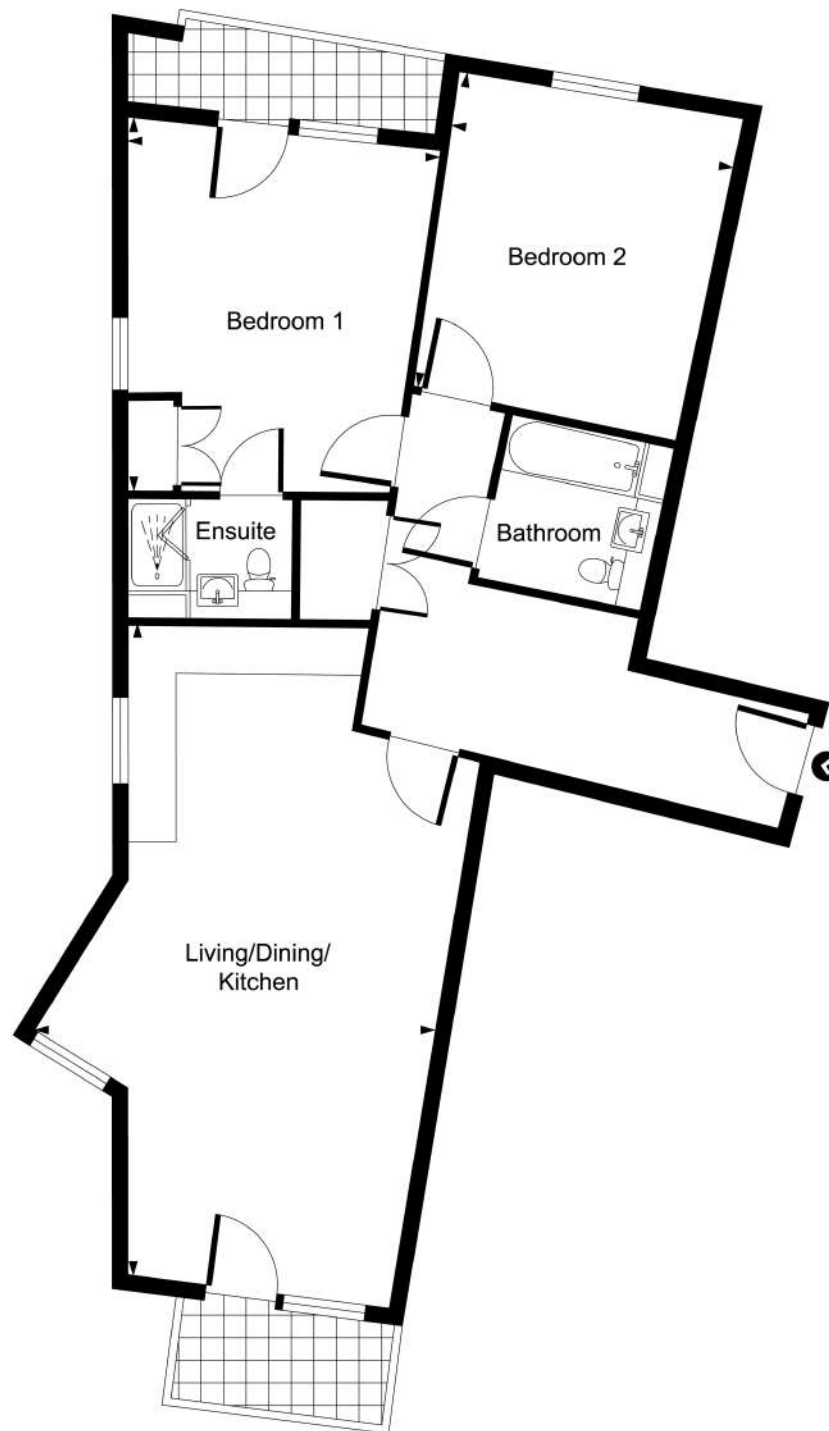

Block J3 Apartment 26

Room dimensions

Room	Meters
Living/Dining/Kitchen	7.1 x 5.2
Bedroom 1	4.9 x 3.7
Bedroom 2	3.5 x 3.2
Bedroom 3	5.5 x 3.1

Total	96 m ² 1033 ft ²
-------	---

Block J3 Apartment 27

Room dimensions

Room	Meters
Living/Dining/Kitchen	7.2 x 6.1
Bedroom 1	4.5 x 3.8
Bedroom 2	3.4 x 2.8
<hr/>	
Total	74 m ² 798 ft ²

Block J3

Apartment 28

Room dimensions

Room	Meters
Kitchen/Living/Dining	6.7 x 5.2
Bedroom 1	4.4 x 4.2
Bedroom 2	3.5 x 2.9
Total	75 m ² 806 ft ²

Block J3 Apartment 29

Room dimensions

Room	Meters
Living/Dining/Kitchen	6.7 x 5.2
Bedroom 1	4.8 x 3.8
Bedroom 2	3.5 x 3.0

Total	74 m ² 801 ft ²
-------	--

Block J3 Apartment 30

Room dimensions

Room	Meters
Living/Dining/Kitchen	8.2 x 5.1
Bedroom 1	4.7 x 4.0
Bedroom 2	4.0 x 3.6
Total	87 m ² 941 ft ²

Block J3

Apartment 31

Room dimensions

Room	Meters
Living/Dining/Kitchen	7.1 x 3.9
Bedroom	4.8 x 3.2

Total	47 m ² 506 ft ²
-------	--

Block J3

Apartment 36

Room dimensions