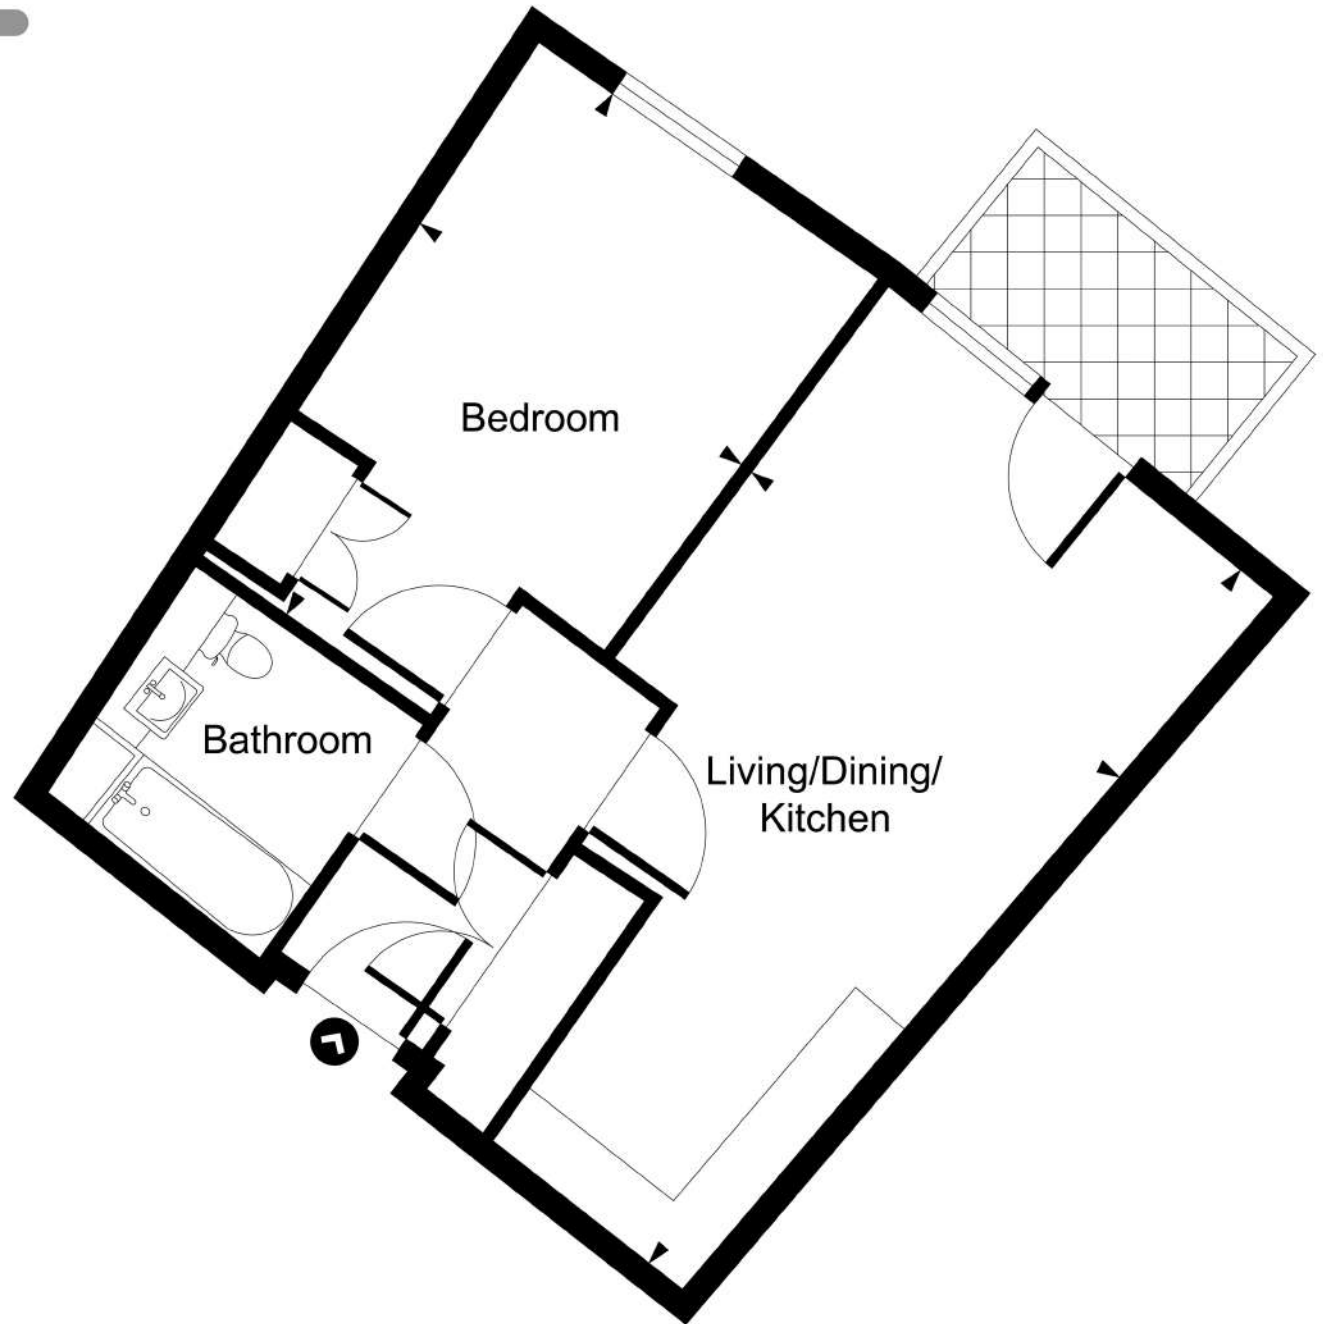

Room dimensions

Room	Meters
Living/Dining/Kitchen	8.2 x 5.1
Bedroom 1	4.7 x 4.0
Bedroom 2	4.0 x 3.6

Total	87 m ² 941 ft ²
-------	--

Block J3

Apartment 23

Room dimensions

Room	Meters
Living/Dining/Kitchen	7.1 x 3.9
Bedroom	4.8 x 3.2
Total	47 m ² 506 ft ²

Block J3

Apartment 24

Room dimensions

Room	Meters
Living/Dining/Kitchen	7.1 x 3.9
Bedroom	4.8 x 3.2
Total	48 m ² 512 ft ²

Block J3

Apartment 25

Room dimensions

Room	Meters
Living/Dining/Kitchen	7.1 x 3.9
Bedroom	4.8 x 3.2
Total	49 m² 528 ft²

Block J3 Apartment 26

Room dimensions

Room	Meters
Living/Dining/Kitchen	7.1 x 5.2
Bedroom 1	4.9 x 3.7
Bedroom 2	3.5 x 3.2
Bedroom 3	5.5 x 3.1

Total	96 m ² 1033 ft ²
-------	---

Block J3 Apartment 27

Room dimensions

Room	Meters
Living/Dining/Kitchen	7.2 x 6.1
Bedroom 1	4.5 x 3.8
Bedroom 2	3.4 x 2.8
<hr/>	
Total	74 m ² 798 ft ²

Block J3

Apartment 28

Room dimensions

Room	Meters
Kitchen/Living/Dining	6.7 x 5.2
Bedroom 1	4.4 x 4.2
Bedroom 2	3.5 x 2.9
Total	75 m ² 806 ft ²