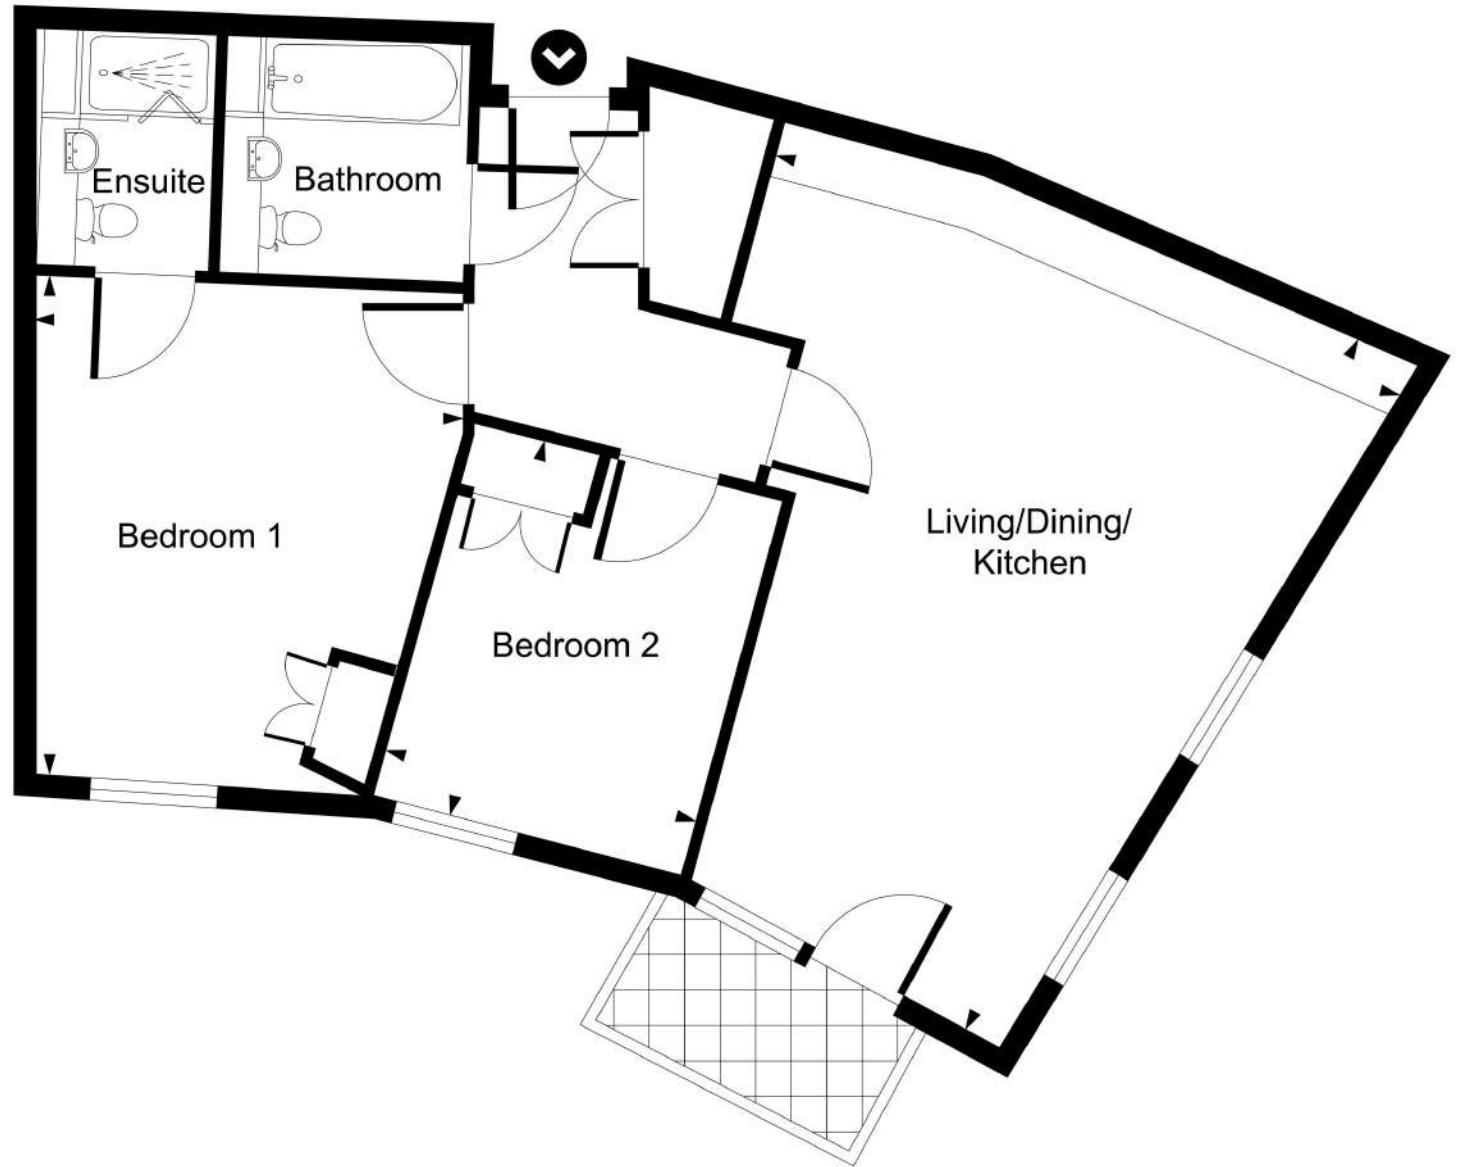

Block J3 Apartment 19

Room dimensions

Room	Meters
Living/Dining/Kitchen	7.2 x 6.1
Bedroom 1	4.5 x 3.8
Bedroom 2	3.4 x 2.8
Total	74 m ² 798 ft ²

Block J3

Apartment 20

Room dimensions

Room	Meters
Living/Dining/Kitchen	6.7 x 5.4
Bedroom 1	4.4 x 4.2
Bedroom 2	3.5 x 3.1

Total	75 m ² 806 ft ²
-------	--

Block J3 Apartment 21

Room dimensions

Room	Meters
Living/Dining/Kitchen	6.7 x 5.2
Bedroom 1	4.8 x 3.8
Bedroom 2	3.5 x 3.0

Total	74 m ² 801 ft ²
-------	--

Block J3 Apartment 22

Room dimensions

Room	Meters
Living/Dining/Kitchen	8.2 x 5.1
Bedroom 1	4.7 x 4.0
Bedroom 2	4.0 x 3.6

Total	87 m ² 941 ft ²
-------	--

Block J3

Apartment 23

Room dimensions

Room	Meters
Living/Dining/Kitchen	7.1 x 3.9
Bedroom	4.8 x 3.2
Total	47 m ² 506 ft ²

Block J3

Apartment 24

Room dimensions

Room	Meters
Living/Dining/Kitchen	7.1 x 3.9
Bedroom	4.8 x 3.2
Total	48 m ² 512 ft ²

Block J3

Apartment 25

Room dimensions

Room	Meters
Living/Dining/Kitchen	7.1 x 3.9
Bedroom	4.8 x 3.2
Total	49 m² 528 ft²