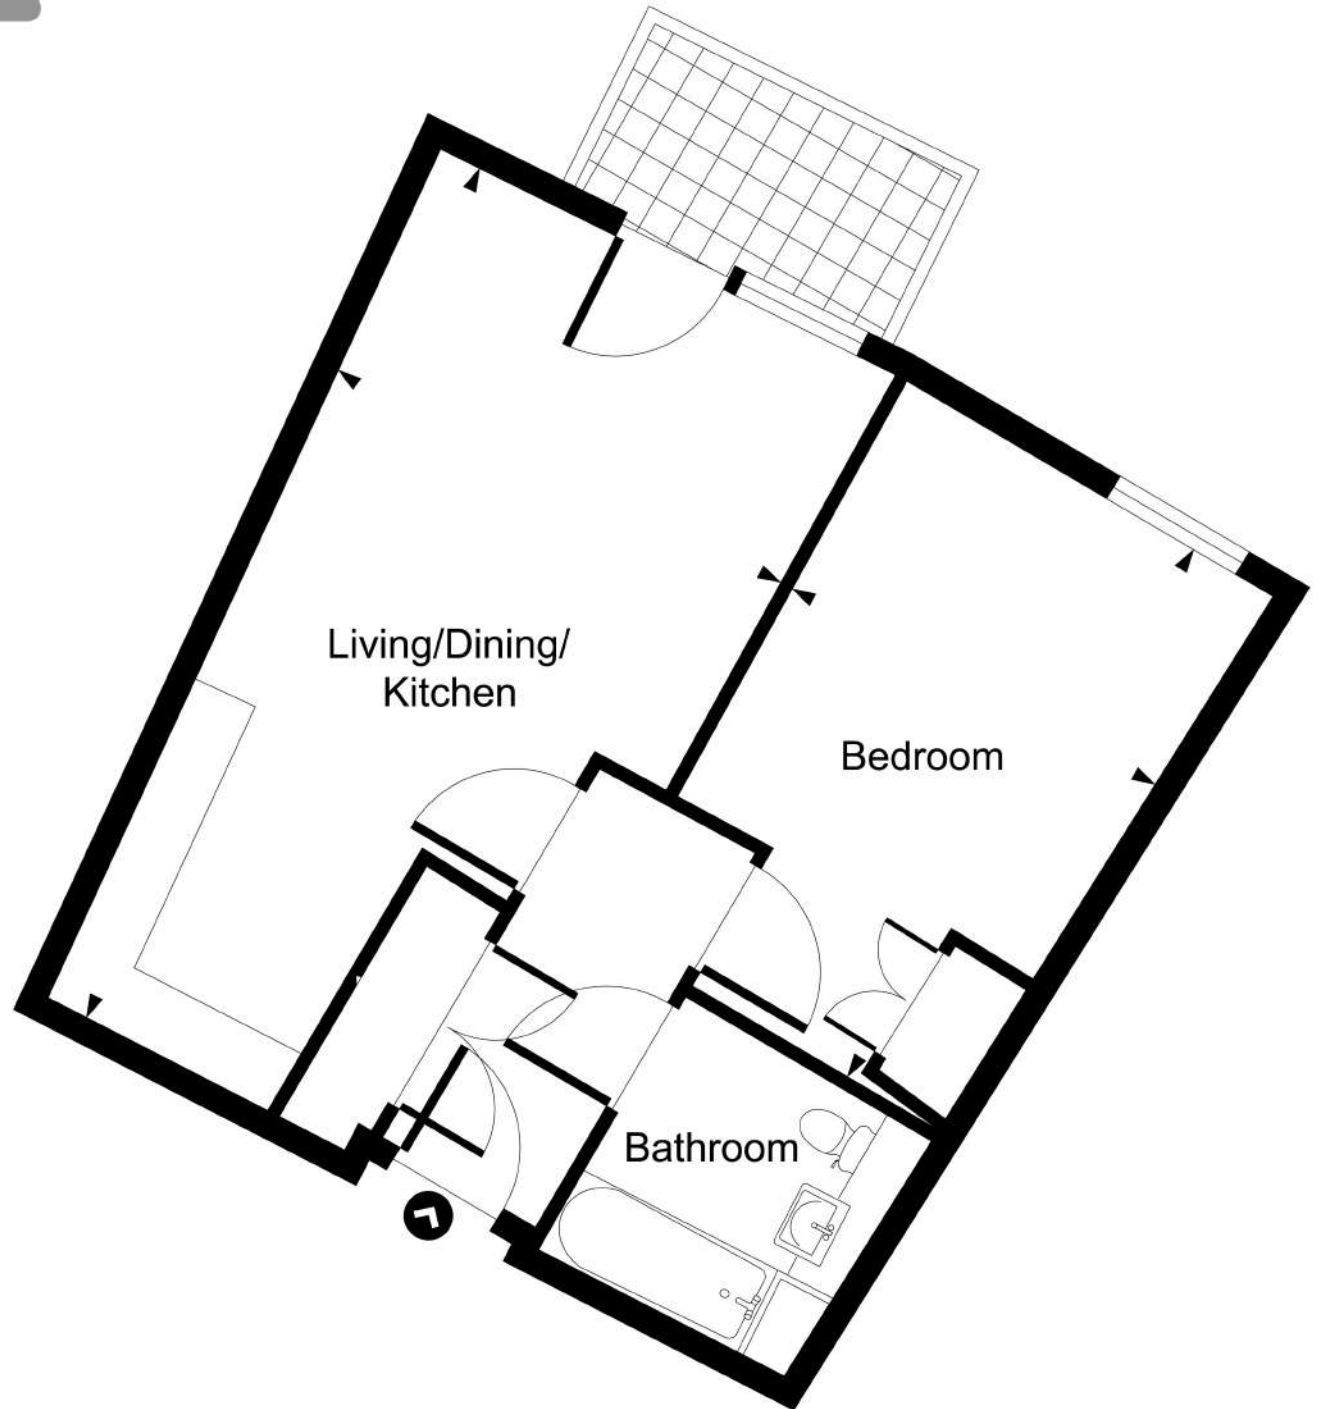

Total	74 m ² 801 ft ²
-------	--

Block J3 Apartment 06

Room dimensions

Room	Meters
Living/Dining/Kitchen	8.6 x 5.0
Bedroom 1	4.7 x 4.0
Bedroom 2	4.2 x 3.6

Total	87 m ² 941 ft ²
-------	--

Block J3

Apartment 07

Room dimensions

Room	Meters
Living/Dining/Kitchen	7.1 x 3.9
Bedroom	4.8 x 3.2

Total	47 m ² 506 ft ²
-------	--

Block J3

Apartment 08

Room dimensions

Room	Meters
Living/Dining/Kitchen	7.1 x 3.9
Bedroom	4.8 x 3.2
Total	48 m ² 512 ft ²

Block J3

Apartment 09

Room dimensions

Room	Meters
Living/Dining/Kitchen	7.1 x 3.9
Bedroom	4.8 x 3.2
Total	49 m² 528 ft²

Block J3 Apartment 10

Room dimensions

Room	Meters
Living/Dining/Kitchen	7.1 x 5.2
Bedroom 1	4.9 x 3.7
Bedroom 2	3.5 x 3.2
Bedroom 3	5.5 x 3.1

Room dimensions

Room	Meters
Living/Dining/Kitchen	6.7 x 5.4
Bedroom 1	4.4 x 4.2
Bedroom 2	3.5 x 3.1
Total	75 m² 806 ft²

Block J3 Apartment 13

Room dimensions

Room	Meters
Living/Dining/Kitchen	6.7 x 5.2
Bedroom 1	4.8 x 3.8
Bedroom 2	3.5 x 3.0