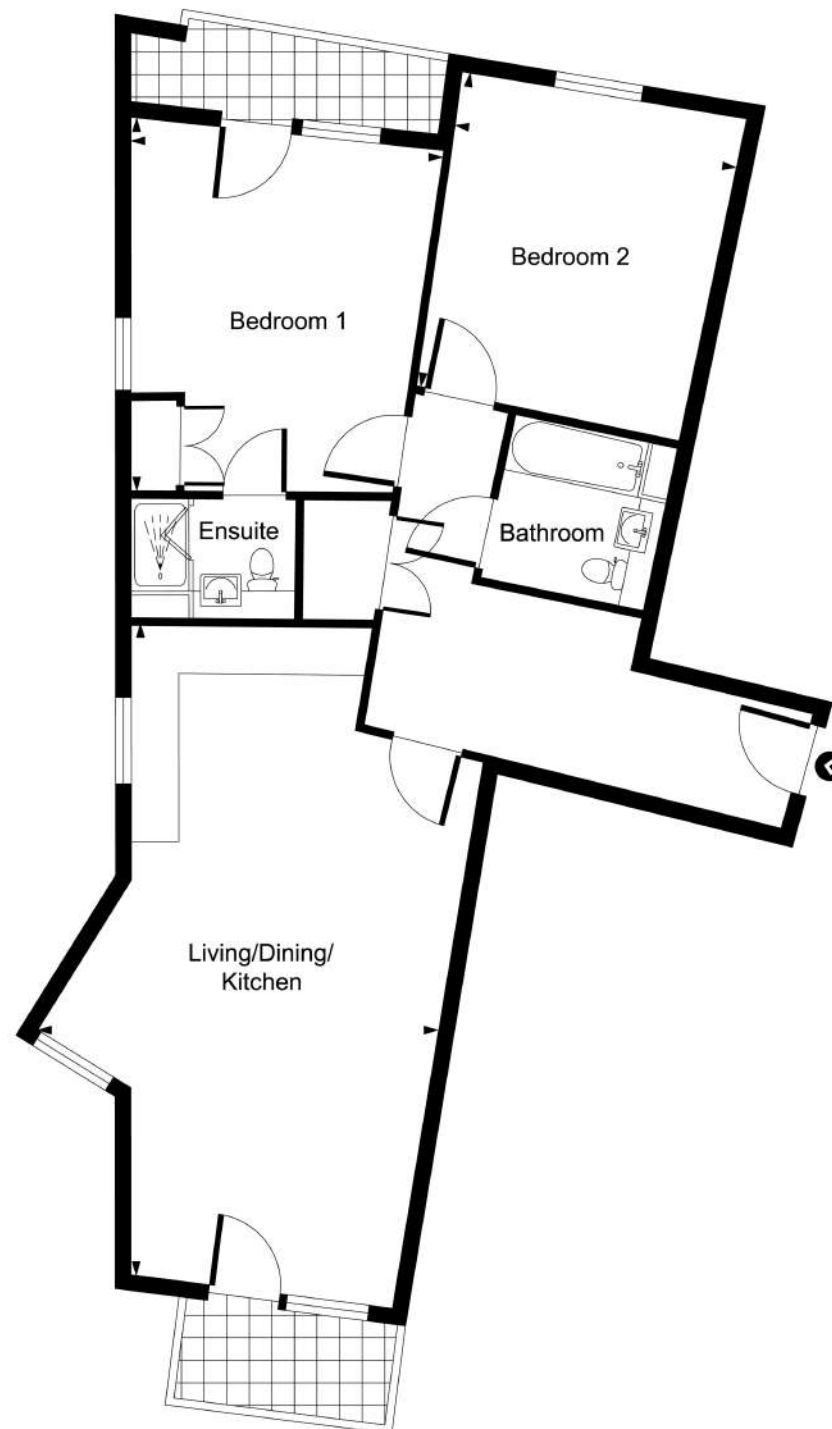

Block J3 Apartment 19

Room dimensions

Room	Meters
Living/Dining/Kitchen	7.2 x 6.1
Bedroom 1	4.5 x 3.8
Bedroom 2	3.4 x 2.8
Total	74 m ² 798 ft ²

Block J3

Apartment 20

Room dimensions

Room	Meters
Living/Dining/Kitchen	6.7 x 5.4
Bedroom 1	4.4 x 4.2
Bedroom 2	3.5 x 3.1

Total	75 m ² 806 ft ²
-------	--

Block J3 Apartment 21

Room dimensions

Room	Meters
Living/Dining/Kitchen	6.7 x 5.2
Bedroom 1	4.8 x 3.8
Bedroom 2	3.5 x 3.0

Total	74 m ² 801 ft ²
-------	--

Block J3 Apartment 22

Room dimensions

Room	Meters
Living/Dining/Kitchen	8.2 x 5.1
Bedroom 1	4.7 x 4.0
Bedroom 2	4.0 x 3.6

Total	87 m ² 941 ft ²
-------	--

Block J3

Apartment 23

Room dimensions

Room	Meters
Living/Dining/Kitchen	7.1 x 3.9
Bedroom	4.8 x 3.2
Total	47 m ² 506 ft ²

Block J3

Apartment 24

Room dimensions

Room	Meters
Living/Dining/Kitchen	7.1 x 3.9
Bedroom	4.8 x 3.2
Total	48 m ² 512 ft ²

Block J3

Apartment 25

Room dimensions

Room	Meters
Living/Dining/Kitchen	7.1 x 3.9
Bedroom	4.8 x 3.2
Total	49 m² 528 ft²