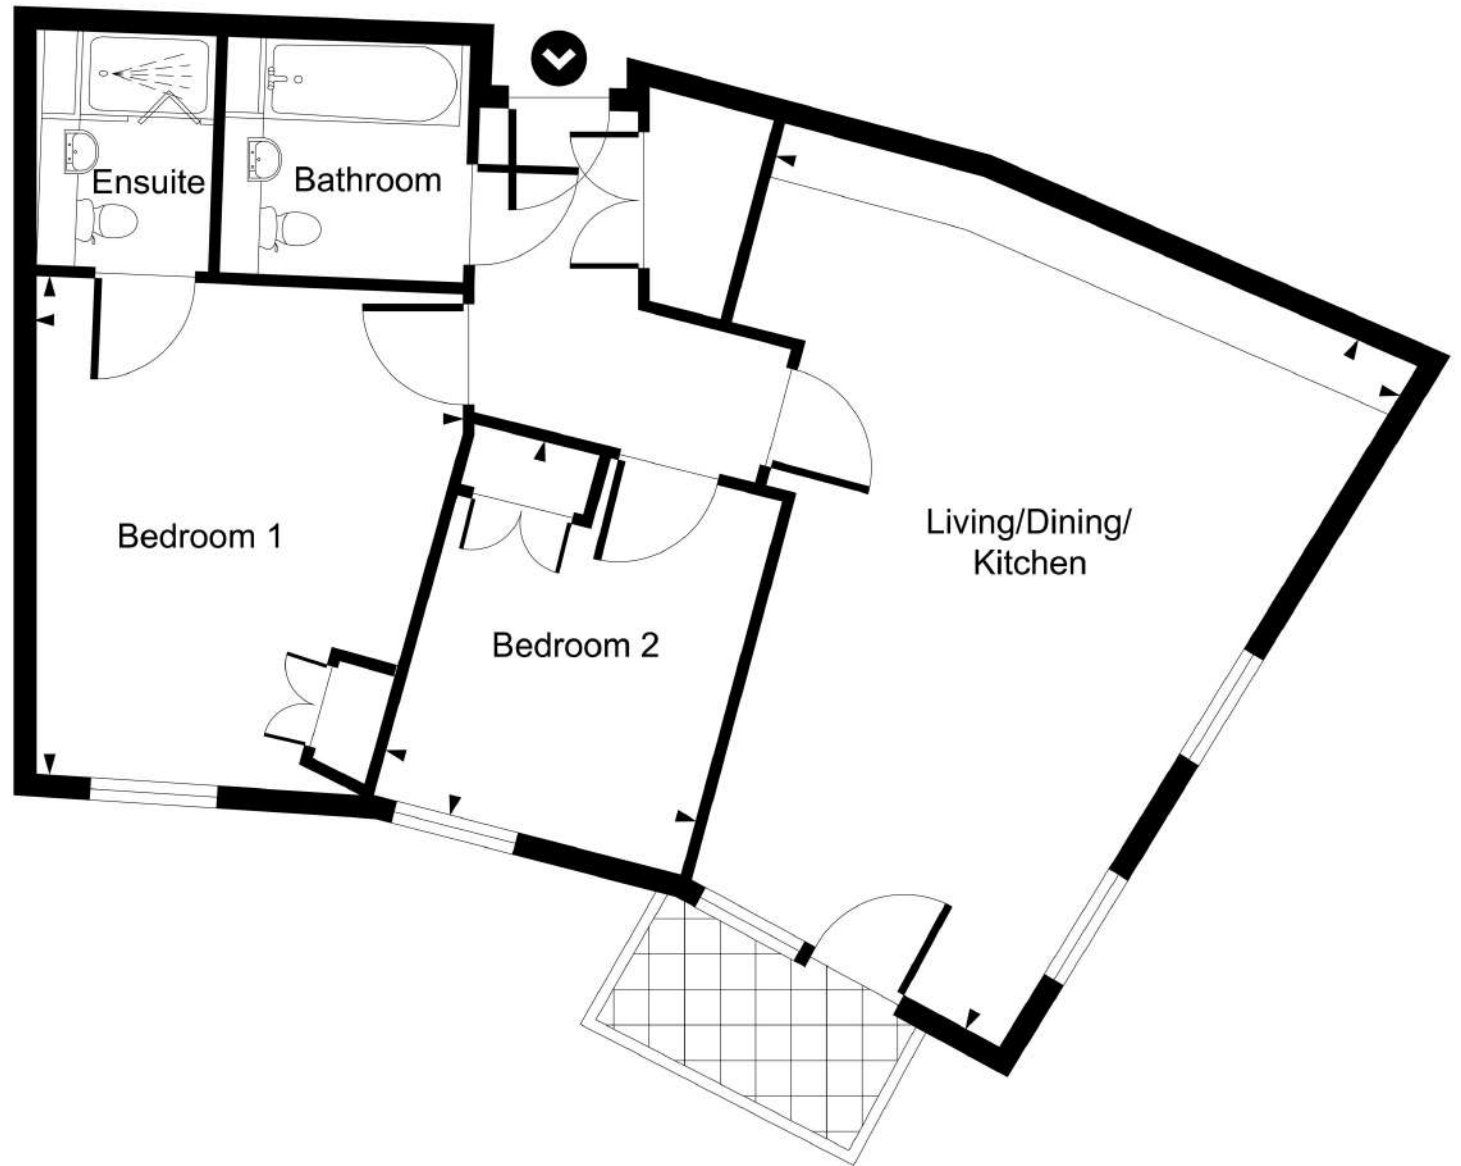

Block J3

Apartment 24

Room dimensions

Room	Meters
Living/Dining/Kitchen	7.1 x 3.9
Bedroom	4.8 x 3.2
Total	48 m ² 512 ft ²

Block J3

Apartment 25

Room dimensions

Room	Meters
Living/Dining/Kitchen	7.1 x 3.9
Bedroom	4.8 x 3.2
Total	49 m² 528 ft²

Block J3 Apartment 26

Room dimensions

Room	Meters
Living/Dining/Kitchen	7.1 x 5.2
Bedroom 1	4.9 x 3.7
Bedroom 2	3.5 x 3.2
Bedroom 3	5.5 x 3.1

Total	96 m ² 1033 ft ²
-------	---

Block J3 Apartment 27

Room dimensions

Room	Meters
Living/Dining/Kitchen	7.2 x 6.1
Bedroom 1	4.5 x 3.8
Bedroom 2	3.4 x 2.8
<hr/>	
Total	74 m ² 798 ft ²

Block J3

Apartment 28

Room dimensions

Room	Meters
Kitchen/Living/Dining	6.7 x 5.2
Bedroom 1	4.4 x 4.2
Bedroom 2	3.5 x 2.9
Total	75 m ² 806 ft ²

Block J3 Apartment 29

Room dimensions

Room	Meters
Living/Dining/Kitchen	6.7 x 5.2
Bedroom 1	4.8 x 3.8
Bedroom 2	3.5 x 3.0

Total	74 m ² 801 ft ²
-------	--

Block J3 Apartment 30

Room dimensions

Room	Meters
Living/Dining/Kitchen	8.2 x 5.1
Bedroom 1	4.7 x 4.0
Bedroom 2	4.0 x 3.6
Total	87 m ² 941 ft ²