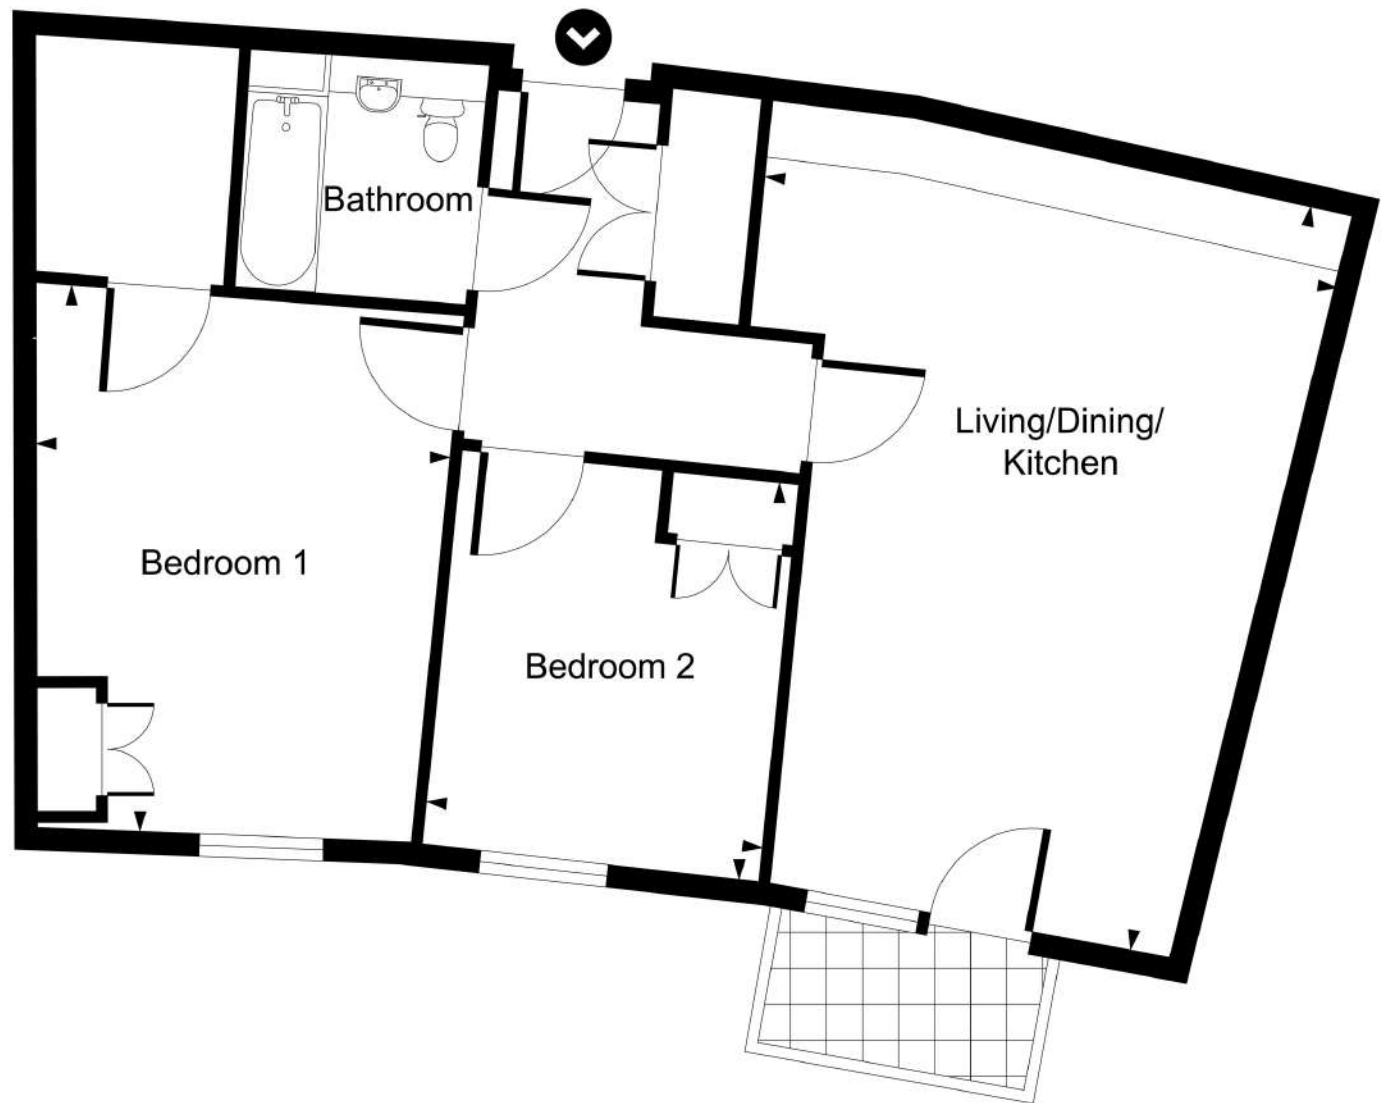

Block J3

Apartment 33

Room dimensions

Room	Meters
Living/Dining/Kitchen	7.1 x 3.7
Bedroom	5.1 x 3.6
Total	49 m² 528 ft²

Block J3 Apartment 34

Room dimensions

Room	Meters
Living/Dining/Kitchen	7.1 x 5.2
Bedroom 1	4.9 x 3.7
Bedroom 2	3.5 x 3.2
Bedroom 3	5.5 x 3.1

Total	96 m ² 1033 ft ²
-------	---

Block J3

Apartment 35

Room dimensions

Room	Meters
Living/Dining/Kitchen	7.2 x 6.1
Bedroom 1	4.5 x 3.8
Bedroom 2	3.4 x 2.8
Total	74 m ² 798 ft ²

Block J3 Apartment 37

Room dimensions

Room	Meters
Living/Dining/Kitchen	6.7 x 5.2
Bedroom 1	4.8 x 3.8
Bedroom 2	3.5 x 3.0

Total	74 m ² 801 ft ²
-------	--

Block J3

Apartment 38

Room dimensions

Room	Meters
Living/Dining/Kitchen	8.2 x 5.1
Bedroom 1	4.7 x 4.0
Bedroom 2	4.0 x 3.6
Total	87 m² 941 ft²

Block J3

Apartment 39

Room dimensions

Room	Meters
Living/Dining/Kitchen	7.1 x 3.9
Bedroom	4.8 x 3.2
Total	47 m² 506 ft²

Block J3 Apartment 56

Room dimensions

Room	Meters
Living/Dining/Kitchen	6.8. x 5.6
Bedroom 1	4.4 x 3.4
Bedroom 2	3.5 x 3.4
Total	86 m² 928 ft²