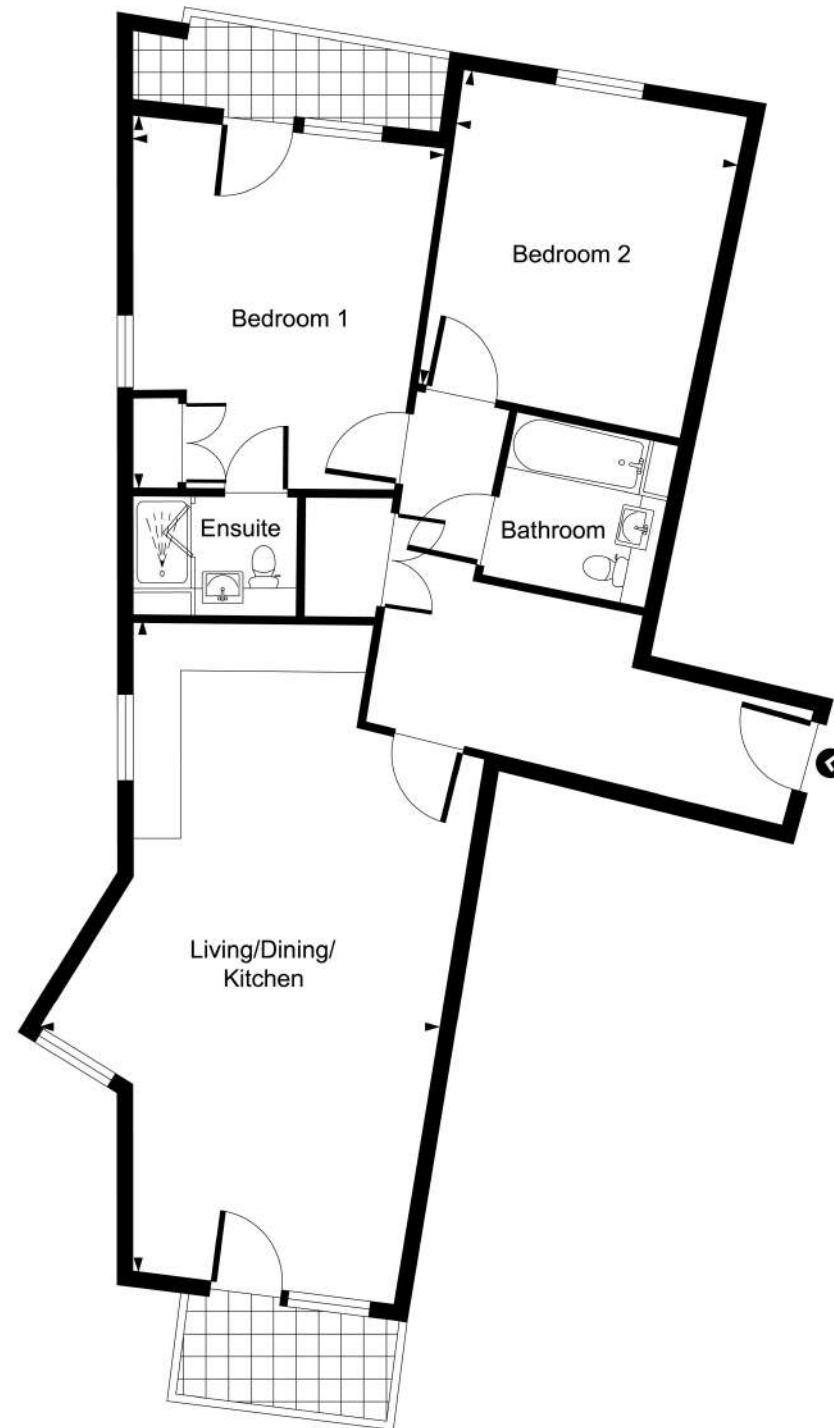

Room dimensions

Room	Meters
Living/Dining/Kitchen	8.2 x 5.1
Bedroom 1	4.7 x 4.0
Bedroom 2	4.0 x 3.6

Total	87 m ² 941 ft ²
-------	--

Block J3

Apartment 23

Room dimensions

Room	Meters
Living/Dining/Kitchen	7.1 x 3.9
Bedroom	4.8 x 3.2
Total	47 m ² 506 ft ²

Block J3

Apartment 24

Room dimensions

Room	Meters
Living/Dining/Kitchen	7.1 x 3.9
Bedroom	4.8 x 3.2
Total	48 m ² 512 ft ²

Block J3

Apartment 25

Room dimensions

Room	Meters
Living/Dining/Kitchen	7.1 x 3.9
Bedroom	4.8 x 3.2
Total	49 m² 528 ft²

Room dimensions

Room	Meters
Living/Dining/Kitchen	6.7 x 5.4
Bedroom 1	4.4 x 4.2
Bedroom 2	3.5 x 3.1
Total	75 m² 806 ft²

Block J3 Apartment 13

Room dimensions

Room	Meters
Living/Dining/Kitchen	6.7 x 5.2
Bedroom 1	4.8 x 3.8
Bedroom 2	3.5 x 3.0

Total	74 m ² 801 ft ²
-------	--

Block J3 Apartment 14

Room dimensions

Room	Meters
Living/Dining/Kitchen	8.2 x 5.1
Bedroom 1	4.7 x 4.0
Bedroom 2	4.0 x 3.6
Total	87 m² 941 ft²

Block J3

Apartment 15

Room dimensions