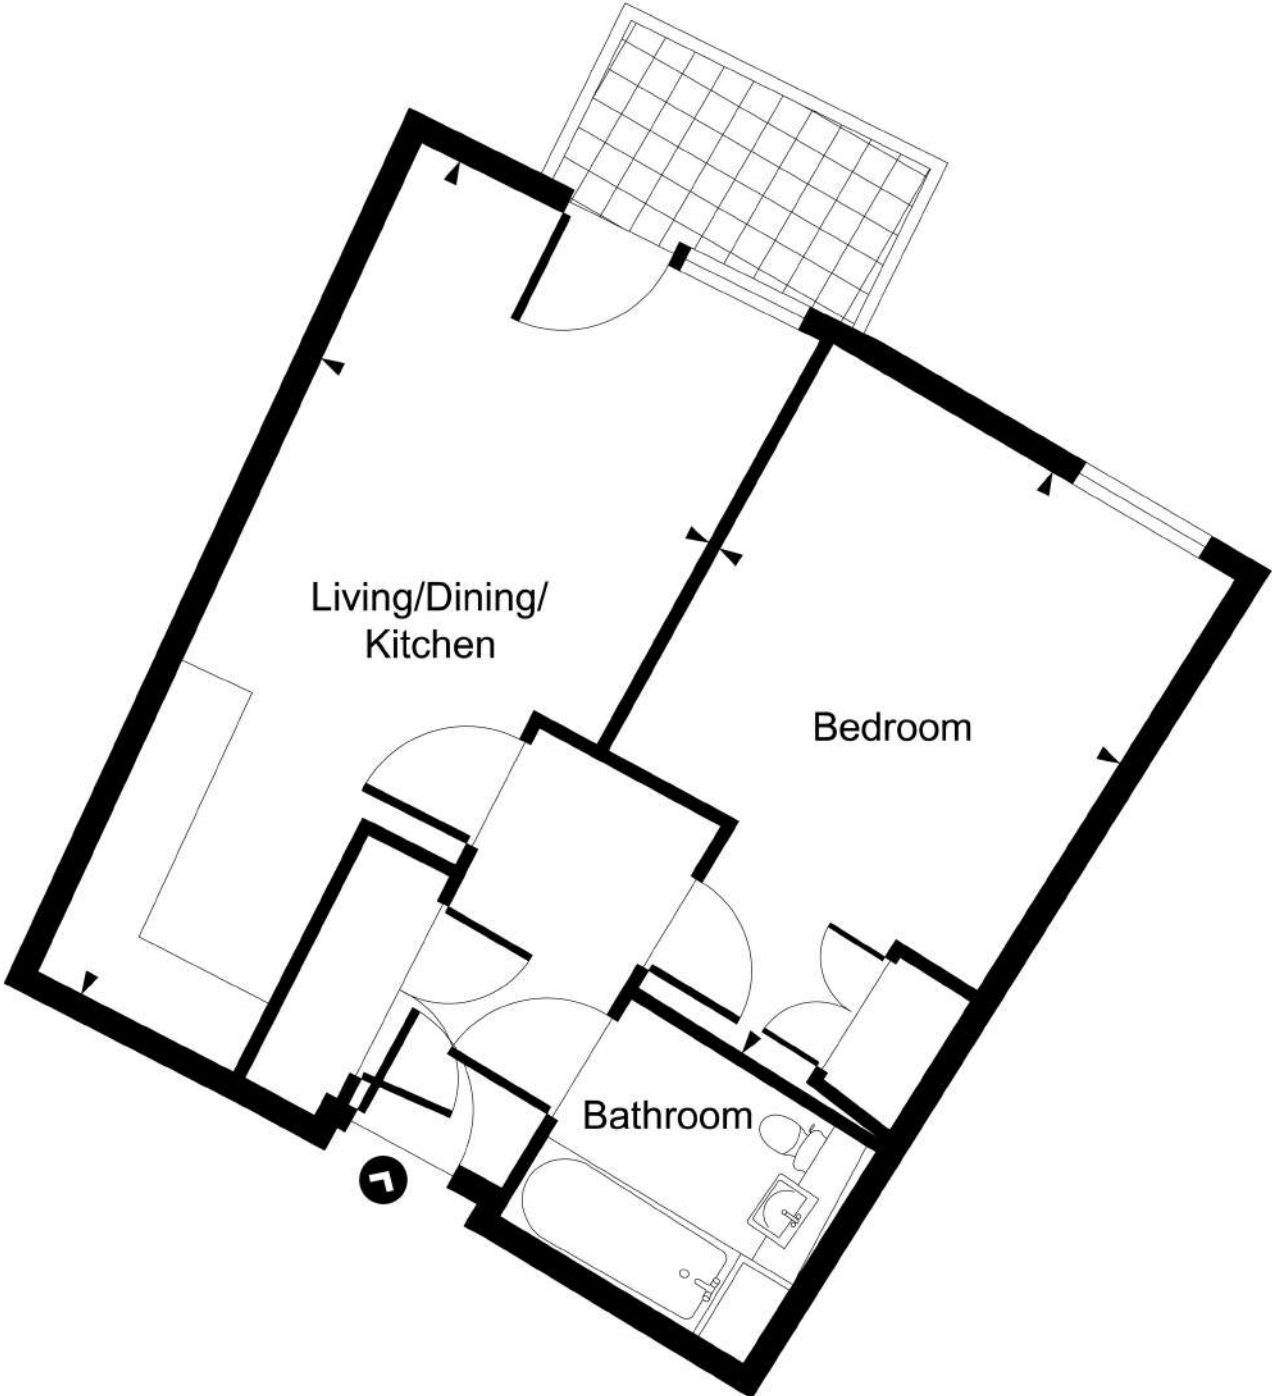

Block J3 Apartment 29

Room dimensions

Room	Meters
Living/Dining/Kitchen	6.7 x 5.2
Bedroom 1	4.8 x 3.8
Bedroom 2	3.5 x 3.0

Total	74 m ² 801 ft ²
-------	--

Block J3 Apartment 30

Room dimensions

Room	Meters
Living/Dining/Kitchen	8.2 x 5.1
Bedroom 1	4.7 x 4.0
Bedroom 2	4.0 x 3.6
Total	87 m ² 941 ft ²

Block J3

Apartment 31

Room dimensions

Room	Meters
Living/Dining/Kitchen	7.1 x 3.9
Bedroom	4.8 x 3.2

Total	47 m ² 506 ft ²
-------	--

Block J3

Apartment 36

Room dimensions

Room	Meters
Living/Dining/Kitchen	6.7 x 5.4
Bedroom 1	4.4 x 4.2
Bedroom 2	3.5 x 3.1
Total	75 m² 806 ft²

Block J3

Apartment 32

Room dimensions

Room	Meters
Living/Dining/Kitchen	7.1 x 3.4
Bedroom	5.1 x 3.6
Total	48 m² 512 ft²

Block J3

Apartment 33

Room dimensions

Room	Meters
Living/Dining/Kitchen	7.1 x 3.7
Bedroom	5.1 x 3.6
Total	49 m² 528 ft²

Block J3 Apartment 34

Room dimensions

Room	Meters
Living/Dining/Kitchen	7.1 x 5.2
Bedroom 1	4.9 x 3.7
Bedroom 2	3.5 x 3.2
Bedroom 3	5.5 x 3.1