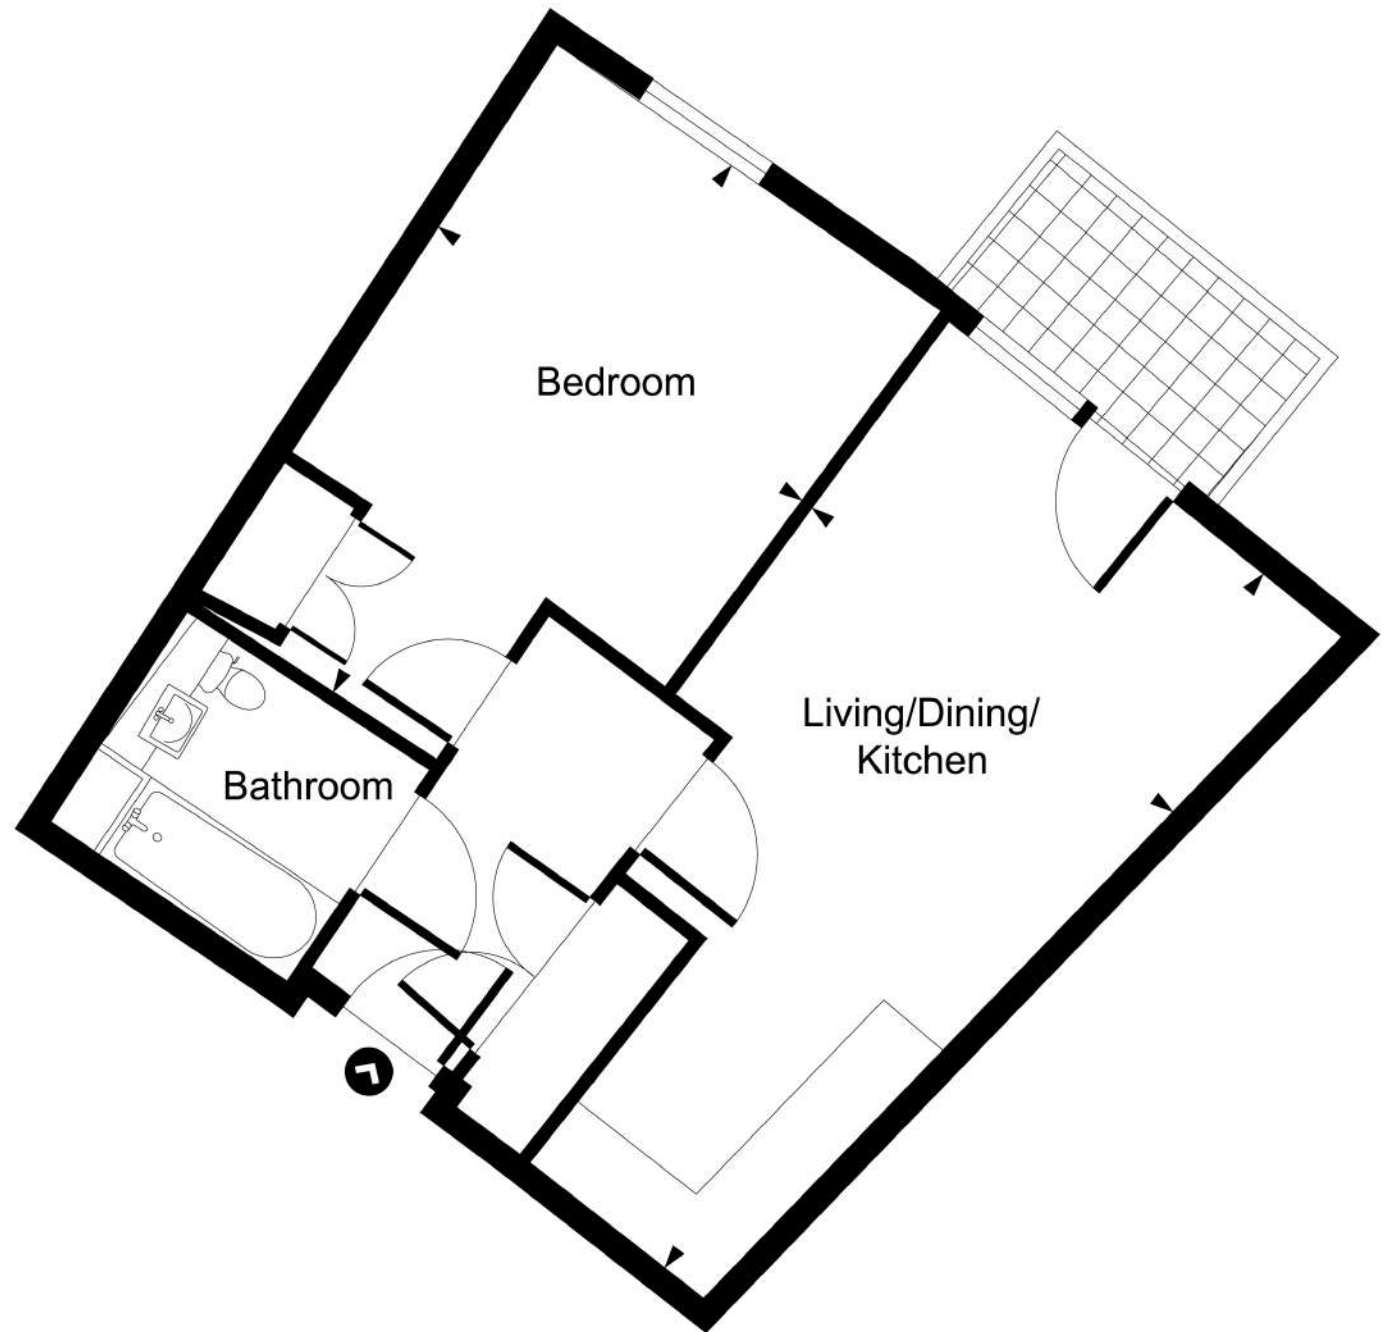

Block J3 Apartment 29

Room dimensions

Room	Meters
Living/Dining/Kitchen	6.7 x 5.2
Bedroom 1	4.8 x 3.8
Bedroom 2	3.5 x 3.0

Total	74 m ² 801 ft ²
-------	--

Block J3 Apartment 30

Room dimensions

Room	Meters
Living/Dining/Kitchen	8.2 x 5.1
Bedroom 1	4.7 x 4.0
Bedroom 2	4.0 x 3.6
Total	87 m ² 941 ft ²

Block J3

Apartment 31

Room dimensions

Room	Meters
Living/Dining/Kitchen	7.1 x 3.9
Bedroom	4.8 x 3.2

Total	47 m ² 506 ft ²
-------	--

Block J3

Apartment 36

Room dimensions

Room	Meters
Living/Dining/Kitchen	6.7 x 5.4
Bedroom 1	4.4 x 4.2
Bedroom 2	3.5 x 3.1
Total	75 m² 806 ft²

Block J3

Apartment 32

Room dimensions

Room	Meters
Living/Dining/Kitchen	7.1 x 3.4
Bedroom	5.1 x 3.6
Total	48 m² 512 ft²

Block J3

Apartment 33

Room dimensions

Room	Meters
Living/Dining/Kitchen	7.1 x 3.7
Bedroom	5.1 x 3.6
Total	49 m² 528 ft²

Block J3 Apartment 34

Room dimensions

Room	Meters
Living/Dining/Kitchen	7.1 x 5.2
Bedroom 1	4.9 x 3.7
Bedroom 2	3.5 x 3.2
Bedroom 3	5.5 x 3.1