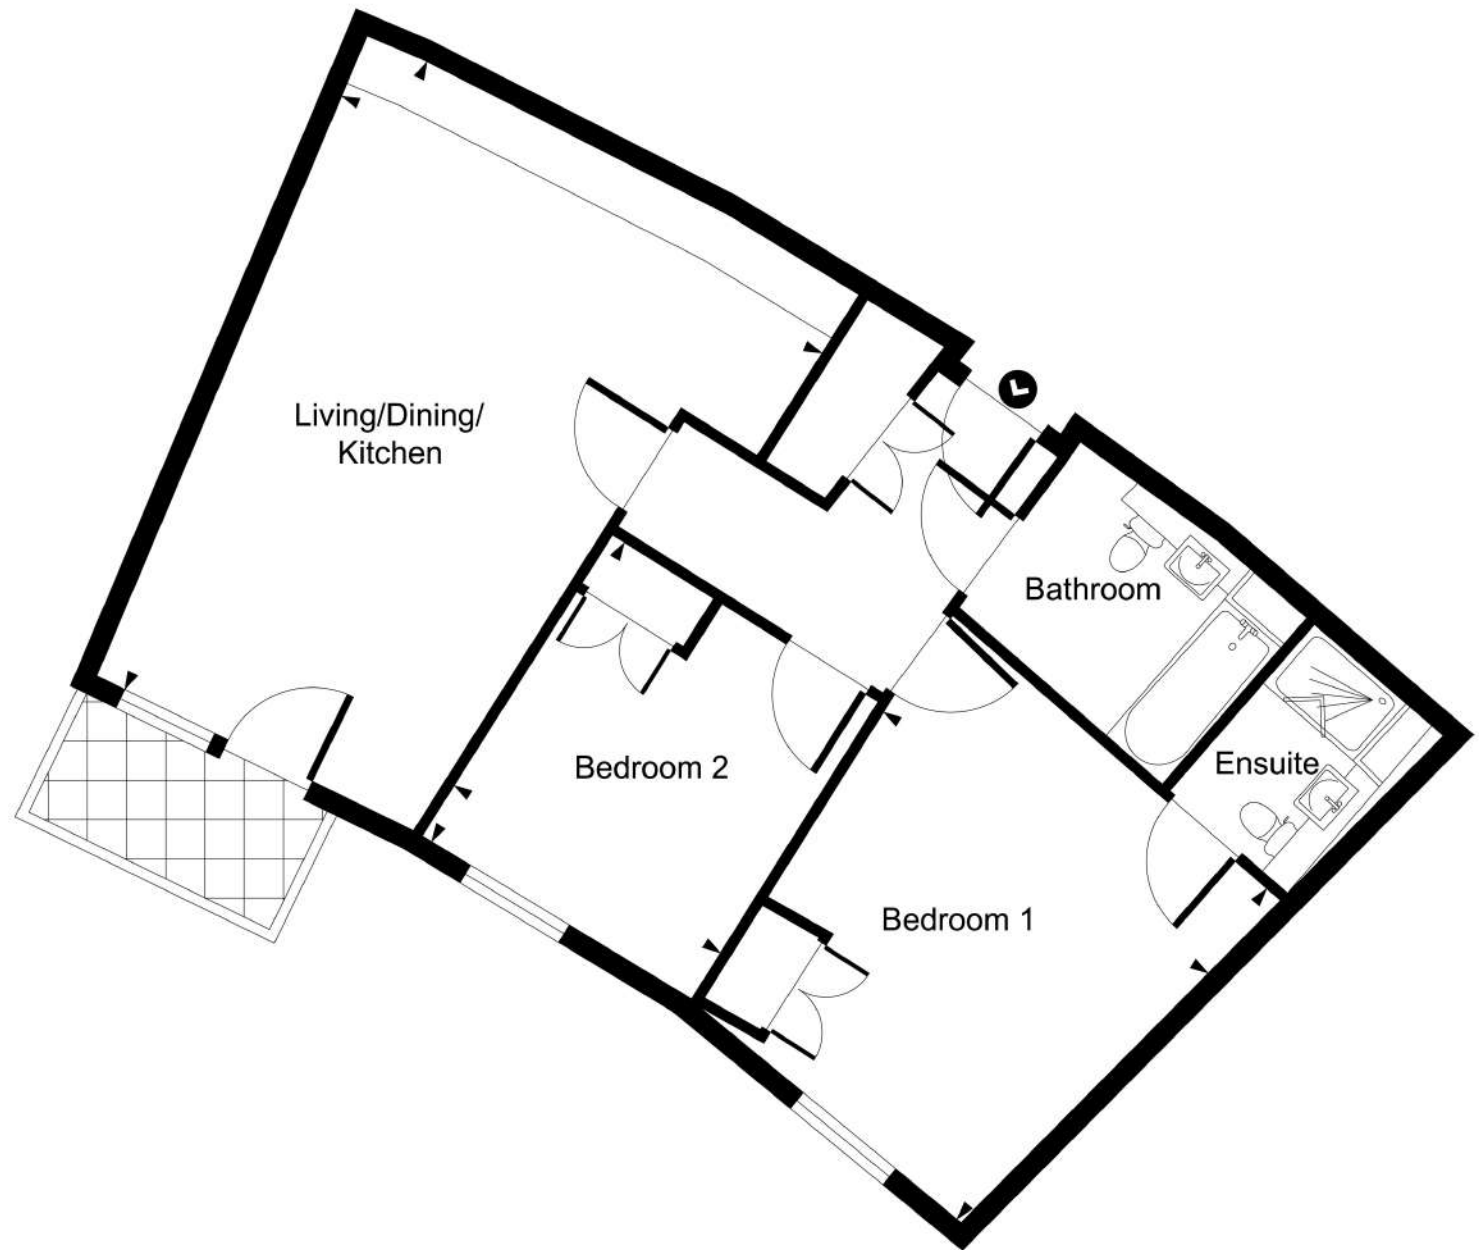

Block J3 Apartment 19

Room dimensions

Room	Meters
Living/Dining/Kitchen	7.2 x 6.1
Bedroom 1	4.5 x 3.8
Bedroom 2	3.4 x 2.8
Total	74 m ² 798 ft ²

Block J3

Apartment 20

Room dimensions

Room	Meters
Living/Dining/Kitchen	6.7 x 5.4
Bedroom 1	4.4 x 4.2
Bedroom 2	3.5 x 3.1

Total	75 m ² 806 ft ²
-------	--

Block J3 Apartment 21

Room dimensions

Room	Meters
Living/Dining/Kitchen	6.7 x 5.2
Bedroom 1	4.8 x 3.8
Bedroom 2	3.5 x 3.0

Total	74 m ² 801 ft ²
-------	--

Block J3 Apartment 22

Room dimensions

Room	Meters
Living/Dining/Kitchen	8.2 x 5.1
Bedroom 1	4.7 x 4.0
Bedroom 2	4.0 x 3.6

Total	87 m ² 941 ft ²
-------	--

Block J3

Apartment 23

Room dimensions

Room	Meters
Living/Dining/Kitchen	7.1 x 3.9
Bedroom	4.8 x 3.2
Total	47 m ² 506 ft ²

Block J3

Apartment 24

Room dimensions

Room	Meters
Living/Dining/Kitchen	7.1 x 3.9
Bedroom	4.8 x 3.2
Total	48 m ² 512 ft ²

Block J3

Apartment 25

Room dimensions

Room	Meters
Living/Dining/Kitchen	7.1 x 3.9
Bedroom	4.8 x 3.2
Total	49 m² 528 ft²