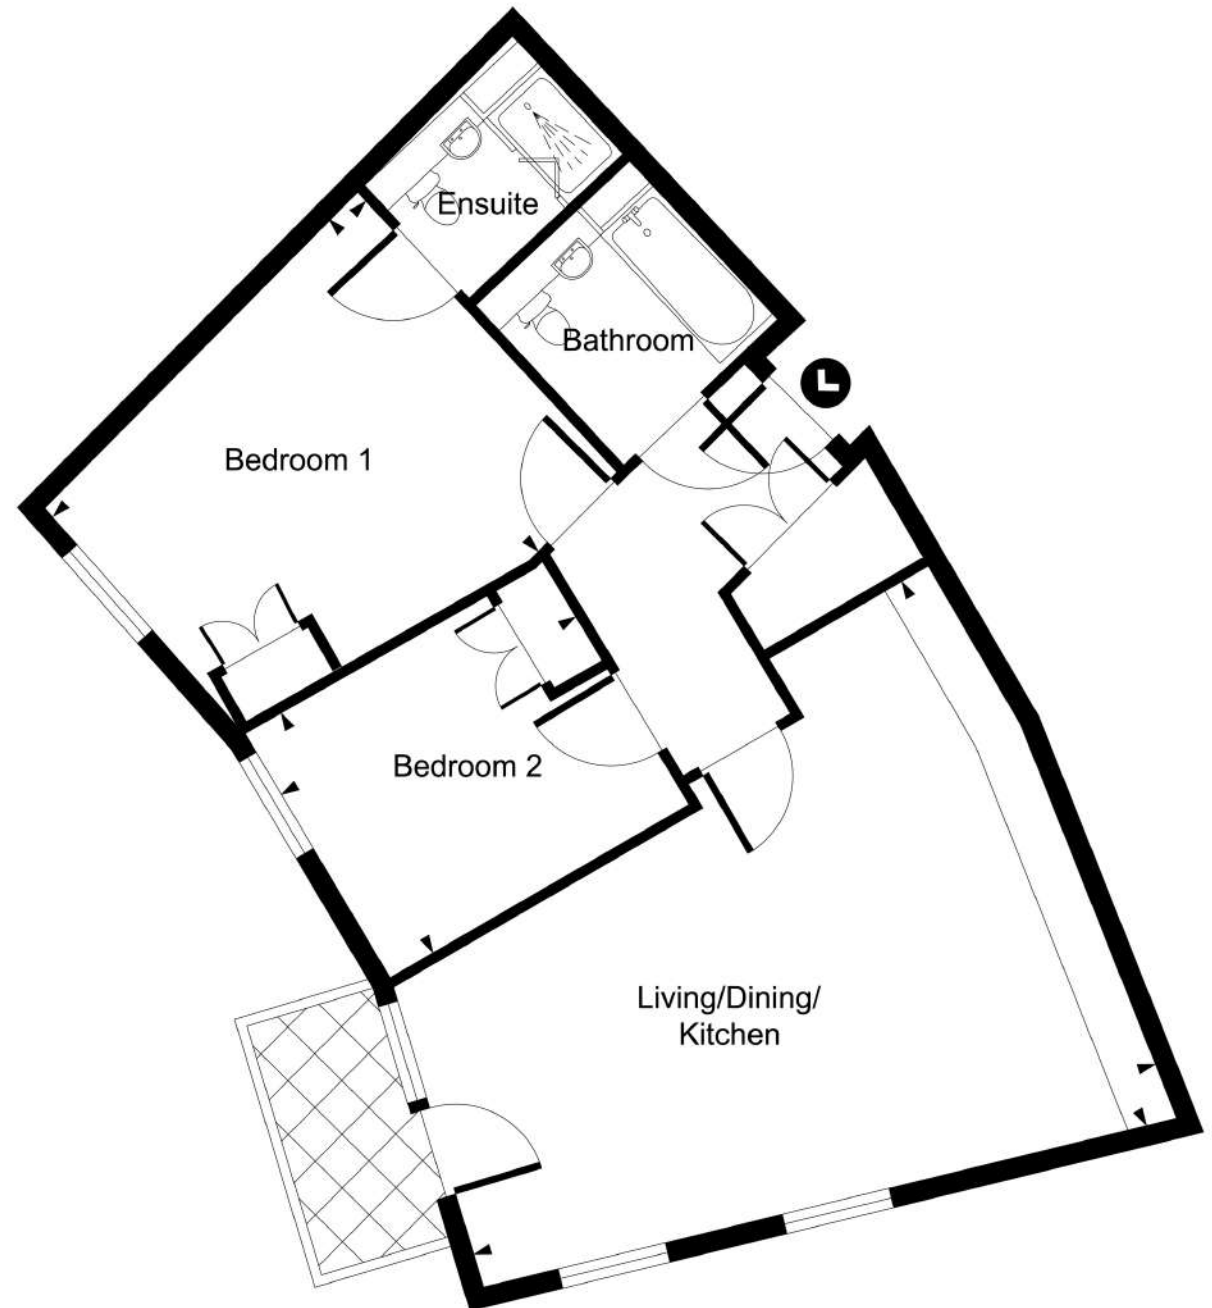

Block J3

Apartment 24

Room dimensions

Room	Meters
Living/Dining/Kitchen	7.1 x 3.9
Bedroom	4.8 x 3.2
Total	48 m ² 512 ft ²

Block J3

Apartment 25

Room dimensions

Room	Meters
Living/Dining/Kitchen	7.1 x 3.9
Bedroom	4.8 x 3.2
Total	49 m² 528 ft²

Block J3

Apartment 09

Room dimensions

Room	Meters
Living/Dining/Kitchen	7.1 x 3.9
Bedroom	4.8 x 3.2
Total	49 m² 528 ft²

Block J3 Apartment 10

Room dimensions

Room	Meters
Living/Dining/Kitchen	7.1 x 5.2
Bedroom 1	4.9 x 3.7
Bedroom 2	3.5 x 3.2
Bedroom 3	5.5 x 3.1

Total	96 m ² 1033 ft ²
-------	---

Block J3 Apartment 11

Room dimensions

Room	Meters
Living/Dining/Kitchen	7.2 x 6.1
Bedroom 1	4.5 x 3.8
Bedroom 2	3.4 x 2.8

Total	74 m ² 798 ft ²
-------	--

Block J3

Apartment 12

Room dimensions

Room	Meters
Living/Dining/Kitchen	6.7 x 5.4
Bedroom 1	4.4 x 4.2
Bedroom 2	3.5 x 3.1
Total	75 m² 806 ft²

Block J3 Apartment 13

Room dimensions

Room	Meters
Living/Dining/Kitchen	6.7 x 5.2
Bedroom 1	4.8 x 3.8
Bedroom 2	3.5 x 3.0